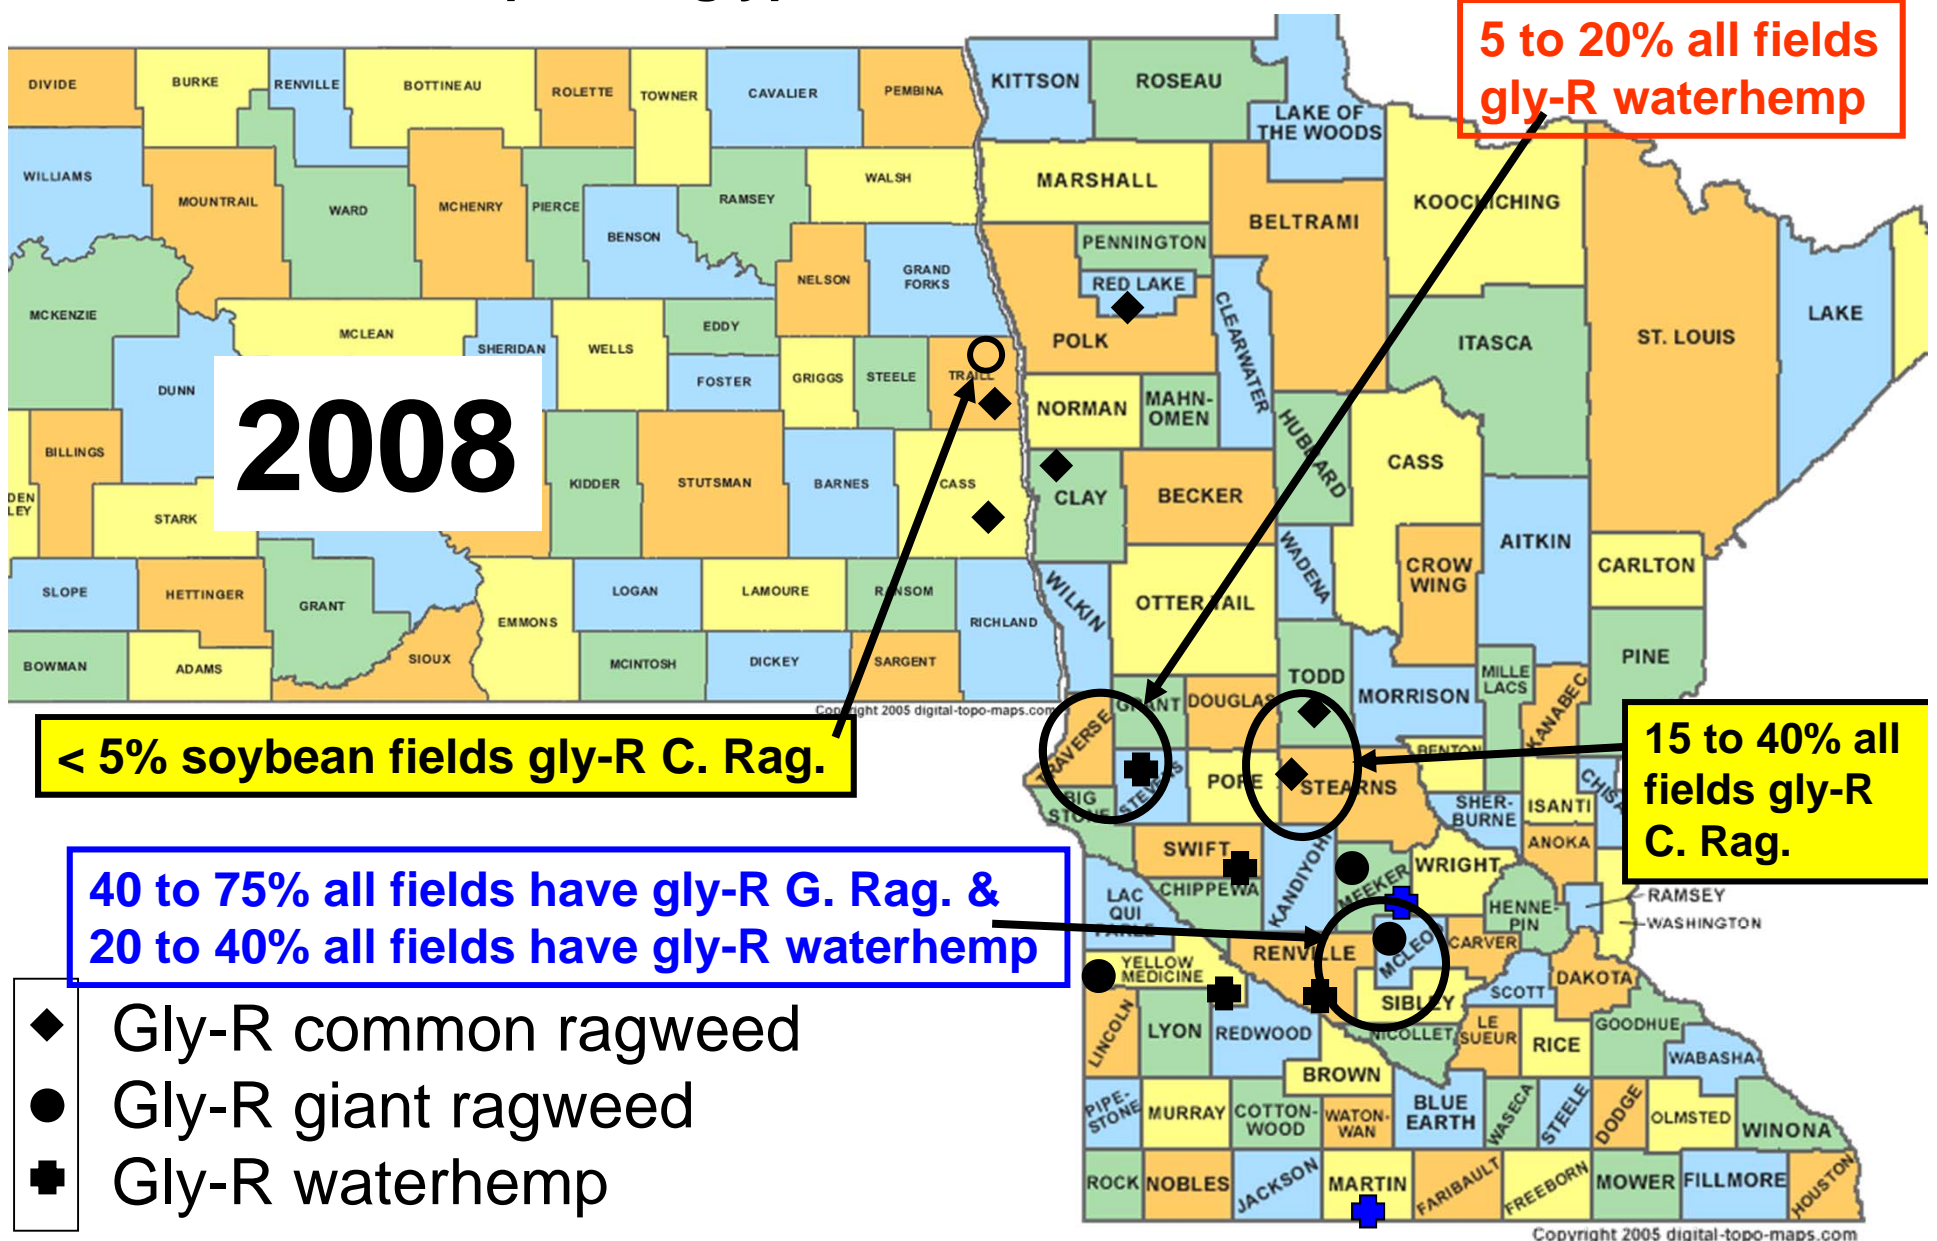

# Areas and counties of ND and MN having confirmed and suspected glyphosate-resistant weeds

- ◆ Gly-R common ragweed
- Gly-R giant ragweed
- ⊕ Gly-R waterhemp

Black symbols: confirmed resistant cases; Blue: highly suspected

# Areas and counties of ND and MN having confirmed and suspected glyphosate-resistant weeds