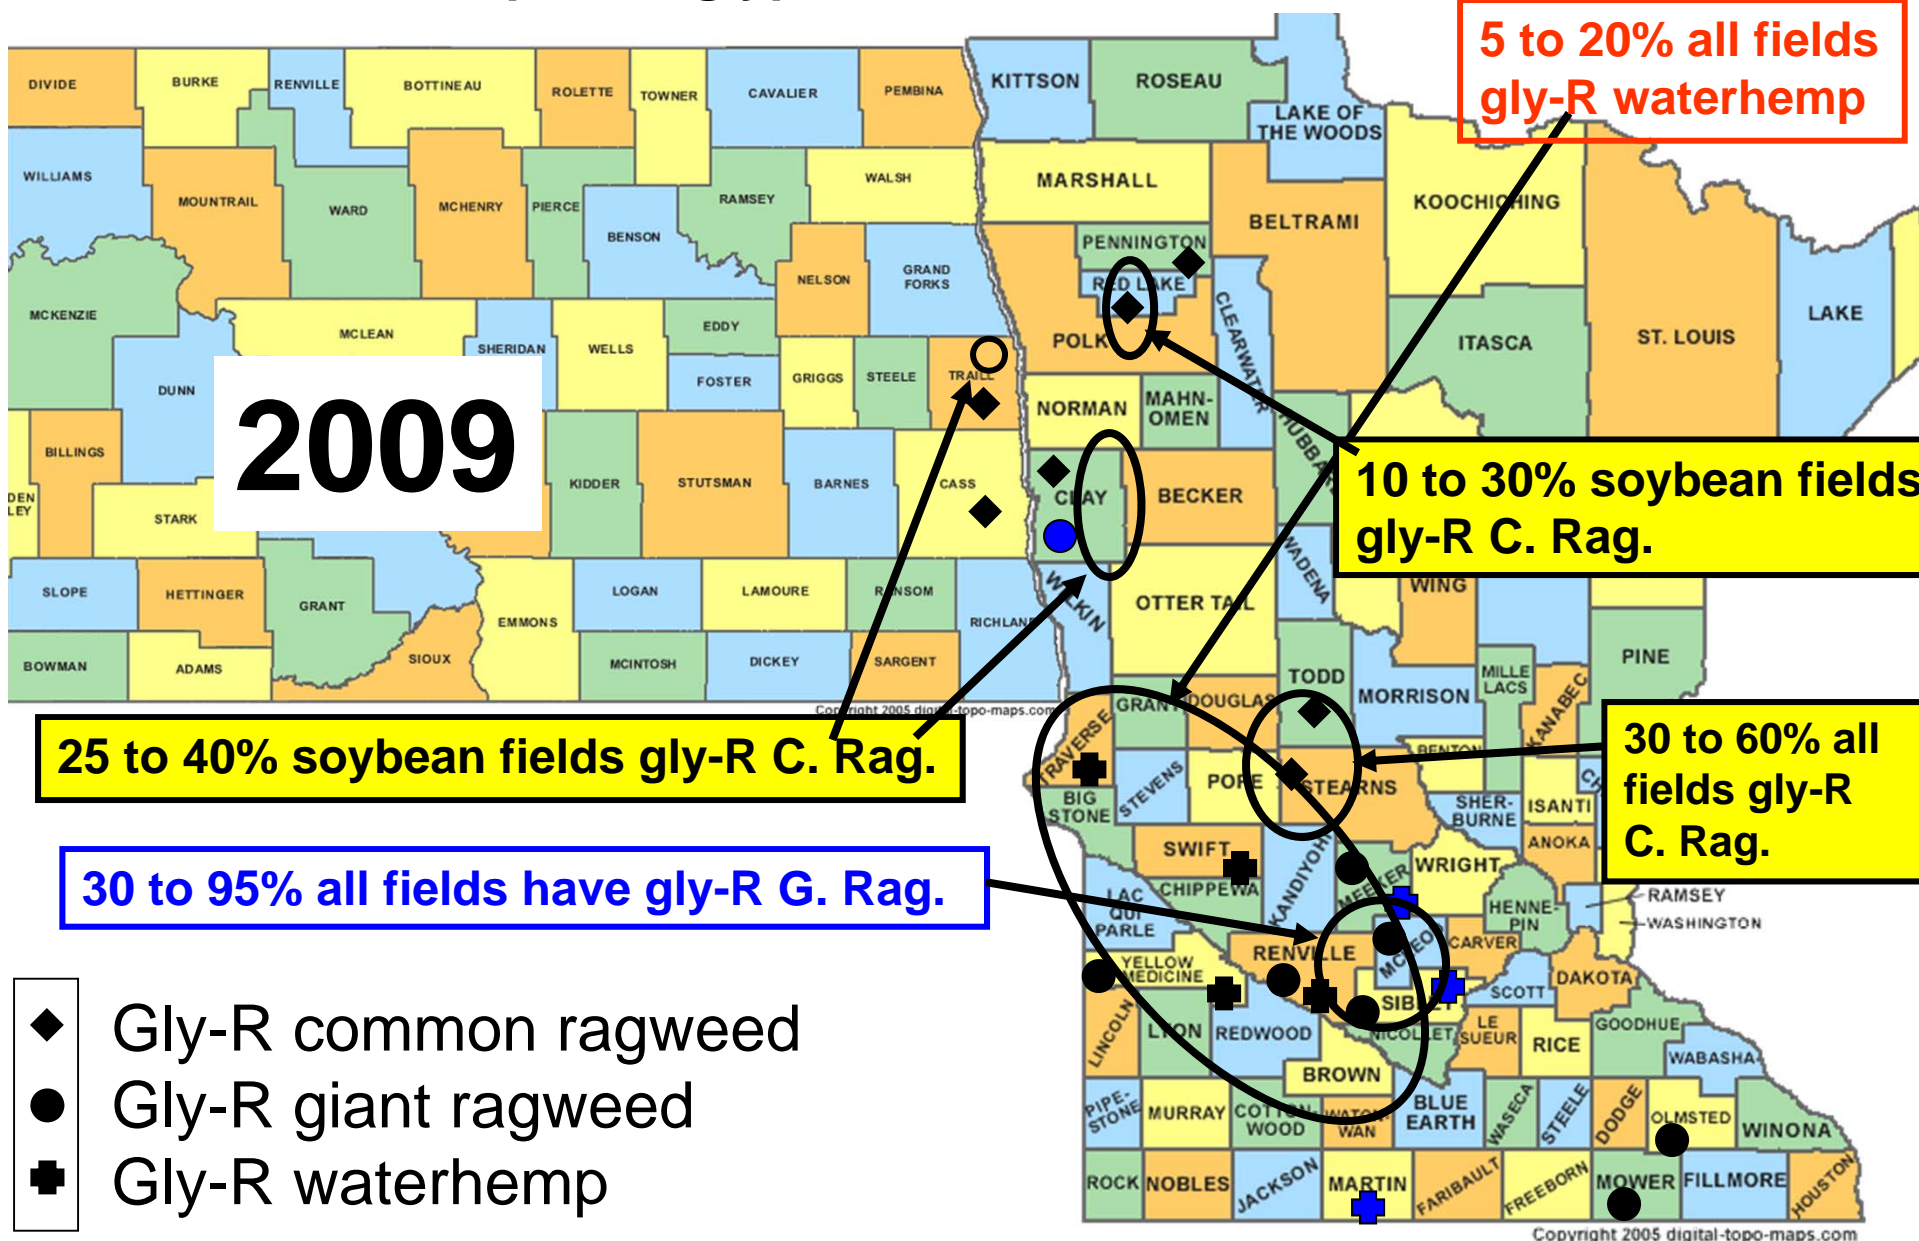

# Areas and counties of ND and MN having confirmed and suspected glyphosate-resistant weeds

- ◆ Gly-R common ragweed
- Gly-R giant ragweed
- ⊕ Gly-R waterhemp

Black symbols: confirmed resistant cases; Blue: highly suspected

# Areas and counties of ND and MN having confirmed and suspected glyphosate-resistant weeds