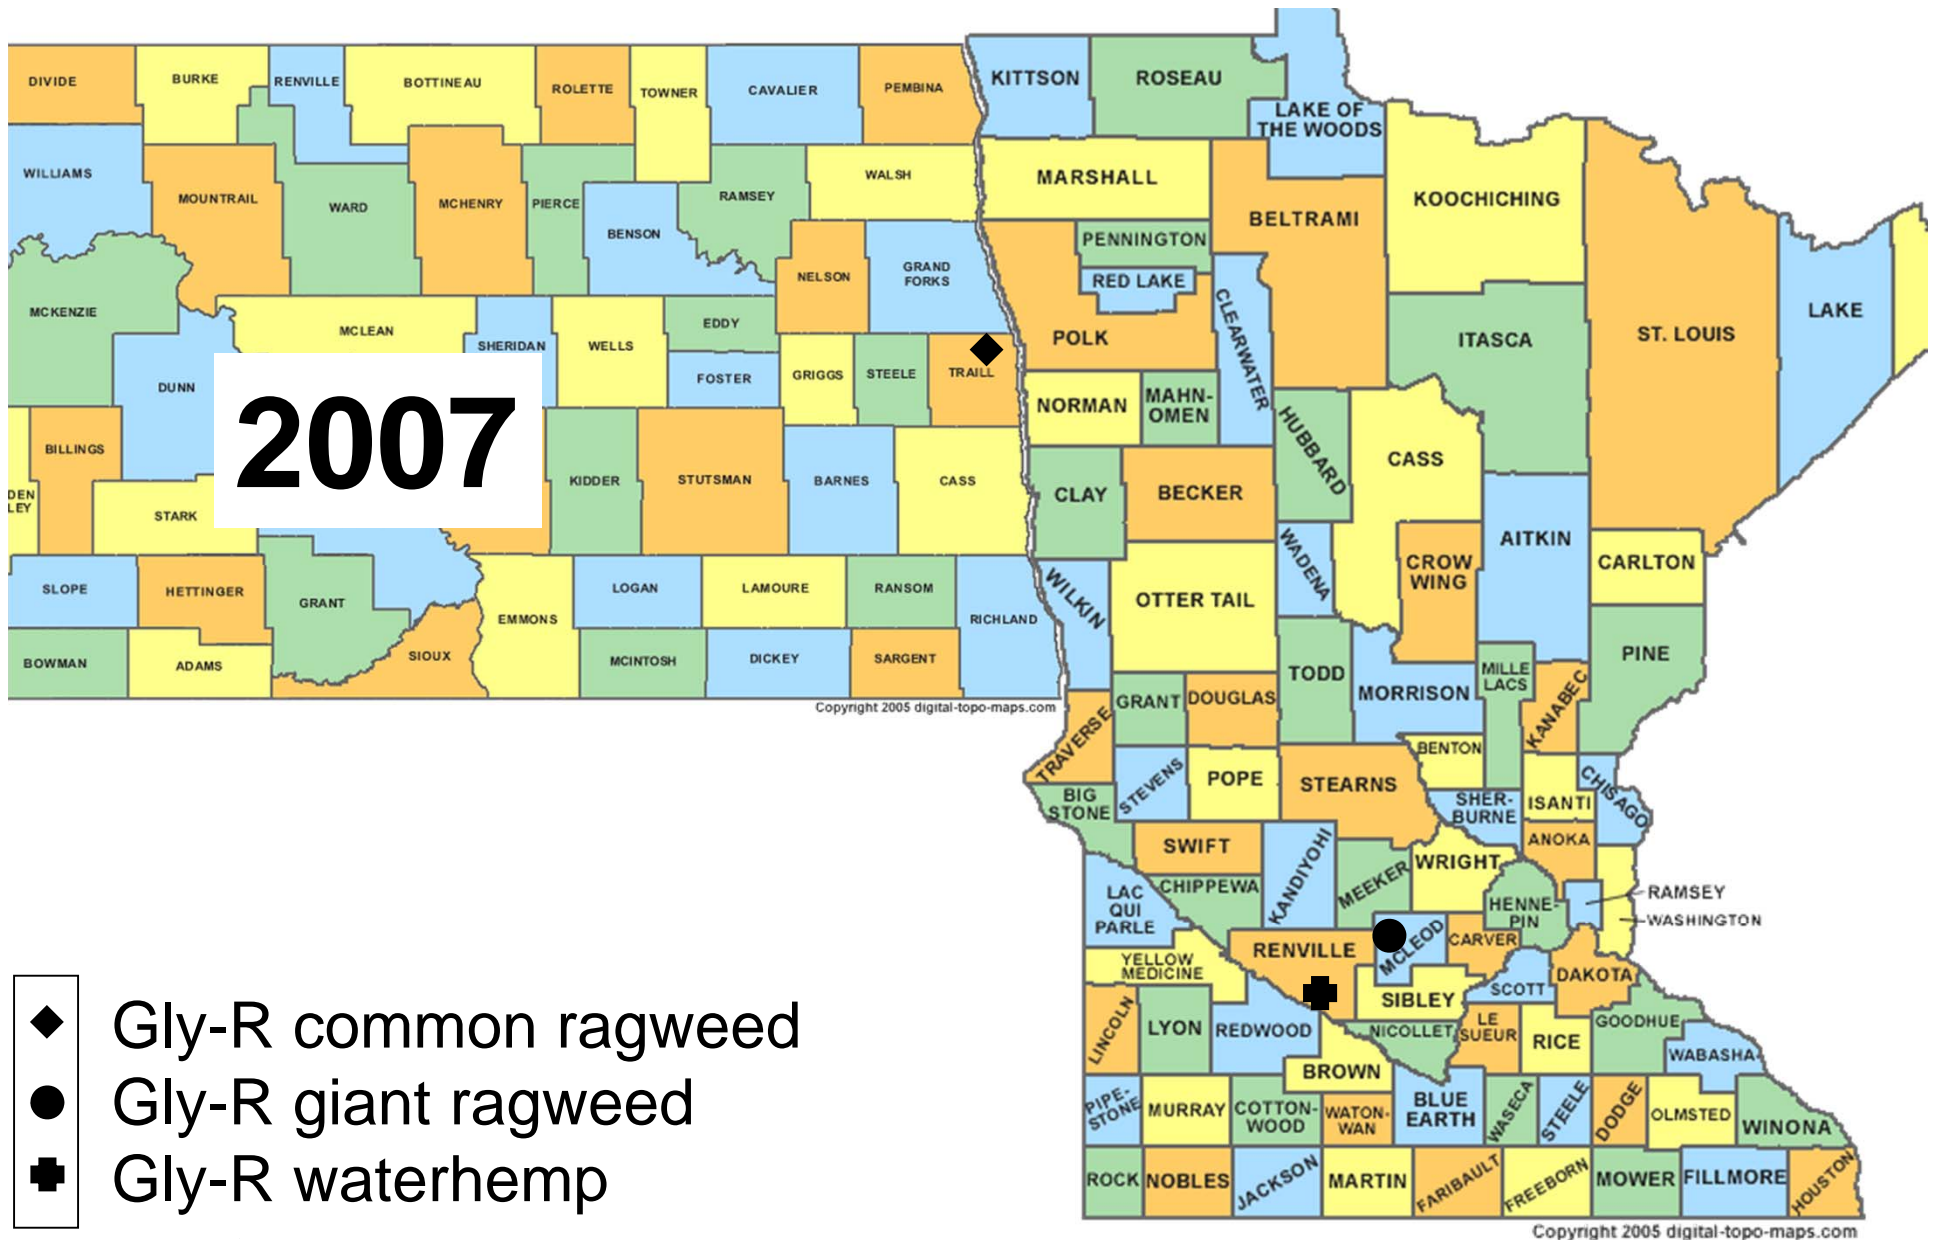

# Areas and counties of ND and MN having confirmed and suspected glyphosate-resistant weeds

- ◆ Gly-R common ragweed
- Gly-R giant ragweed
- ⊕ Gly-R waterhemp

Black symbols: confirmed resistant cases; Blue: highly suspected

# Areas and counties of ND and MN having confirmed and suspected glyphosate-resistant weeds