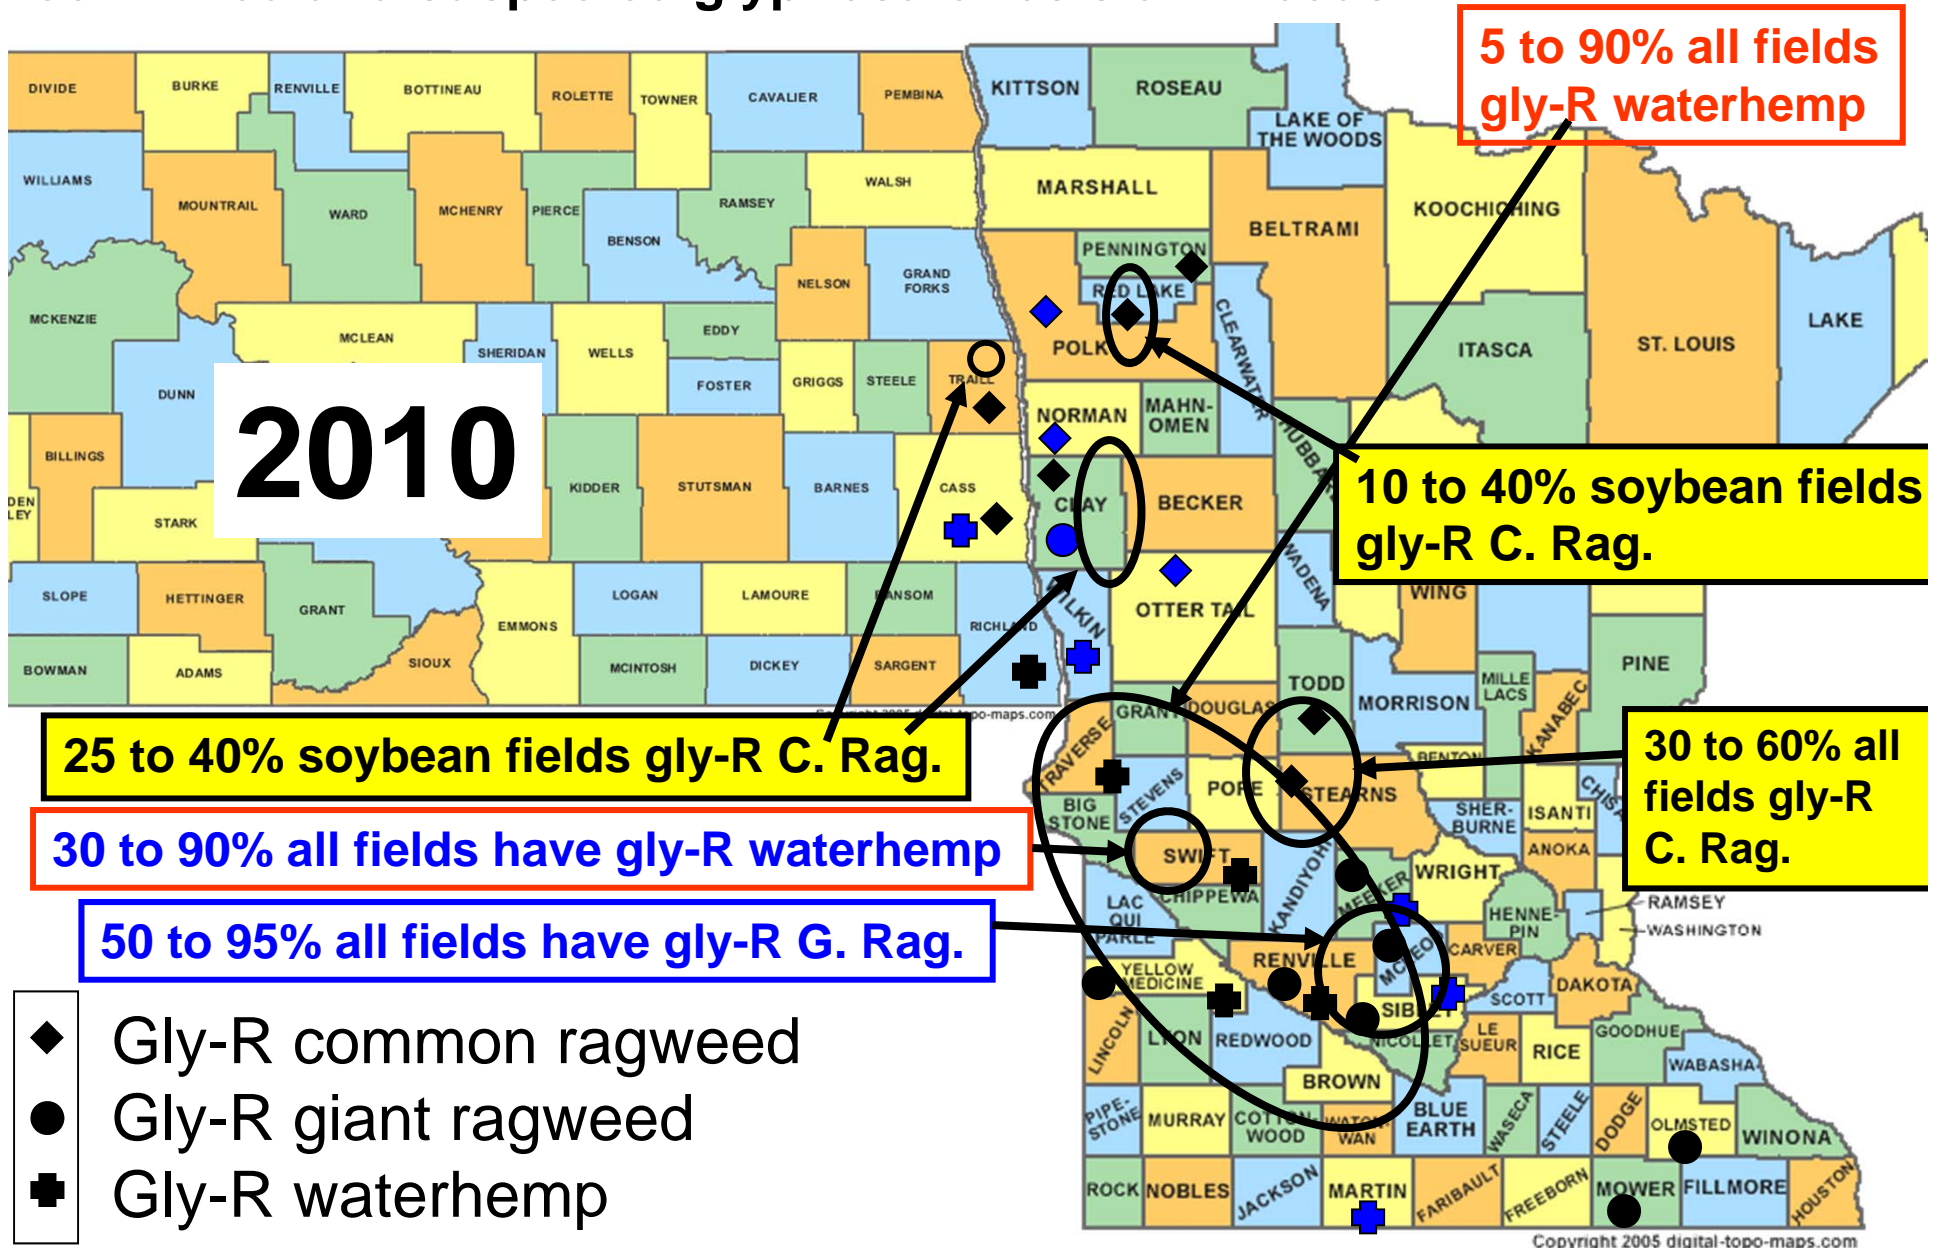

Areas and counties of ND and MN having confirmed and suspected glyphosate-resistant weeds