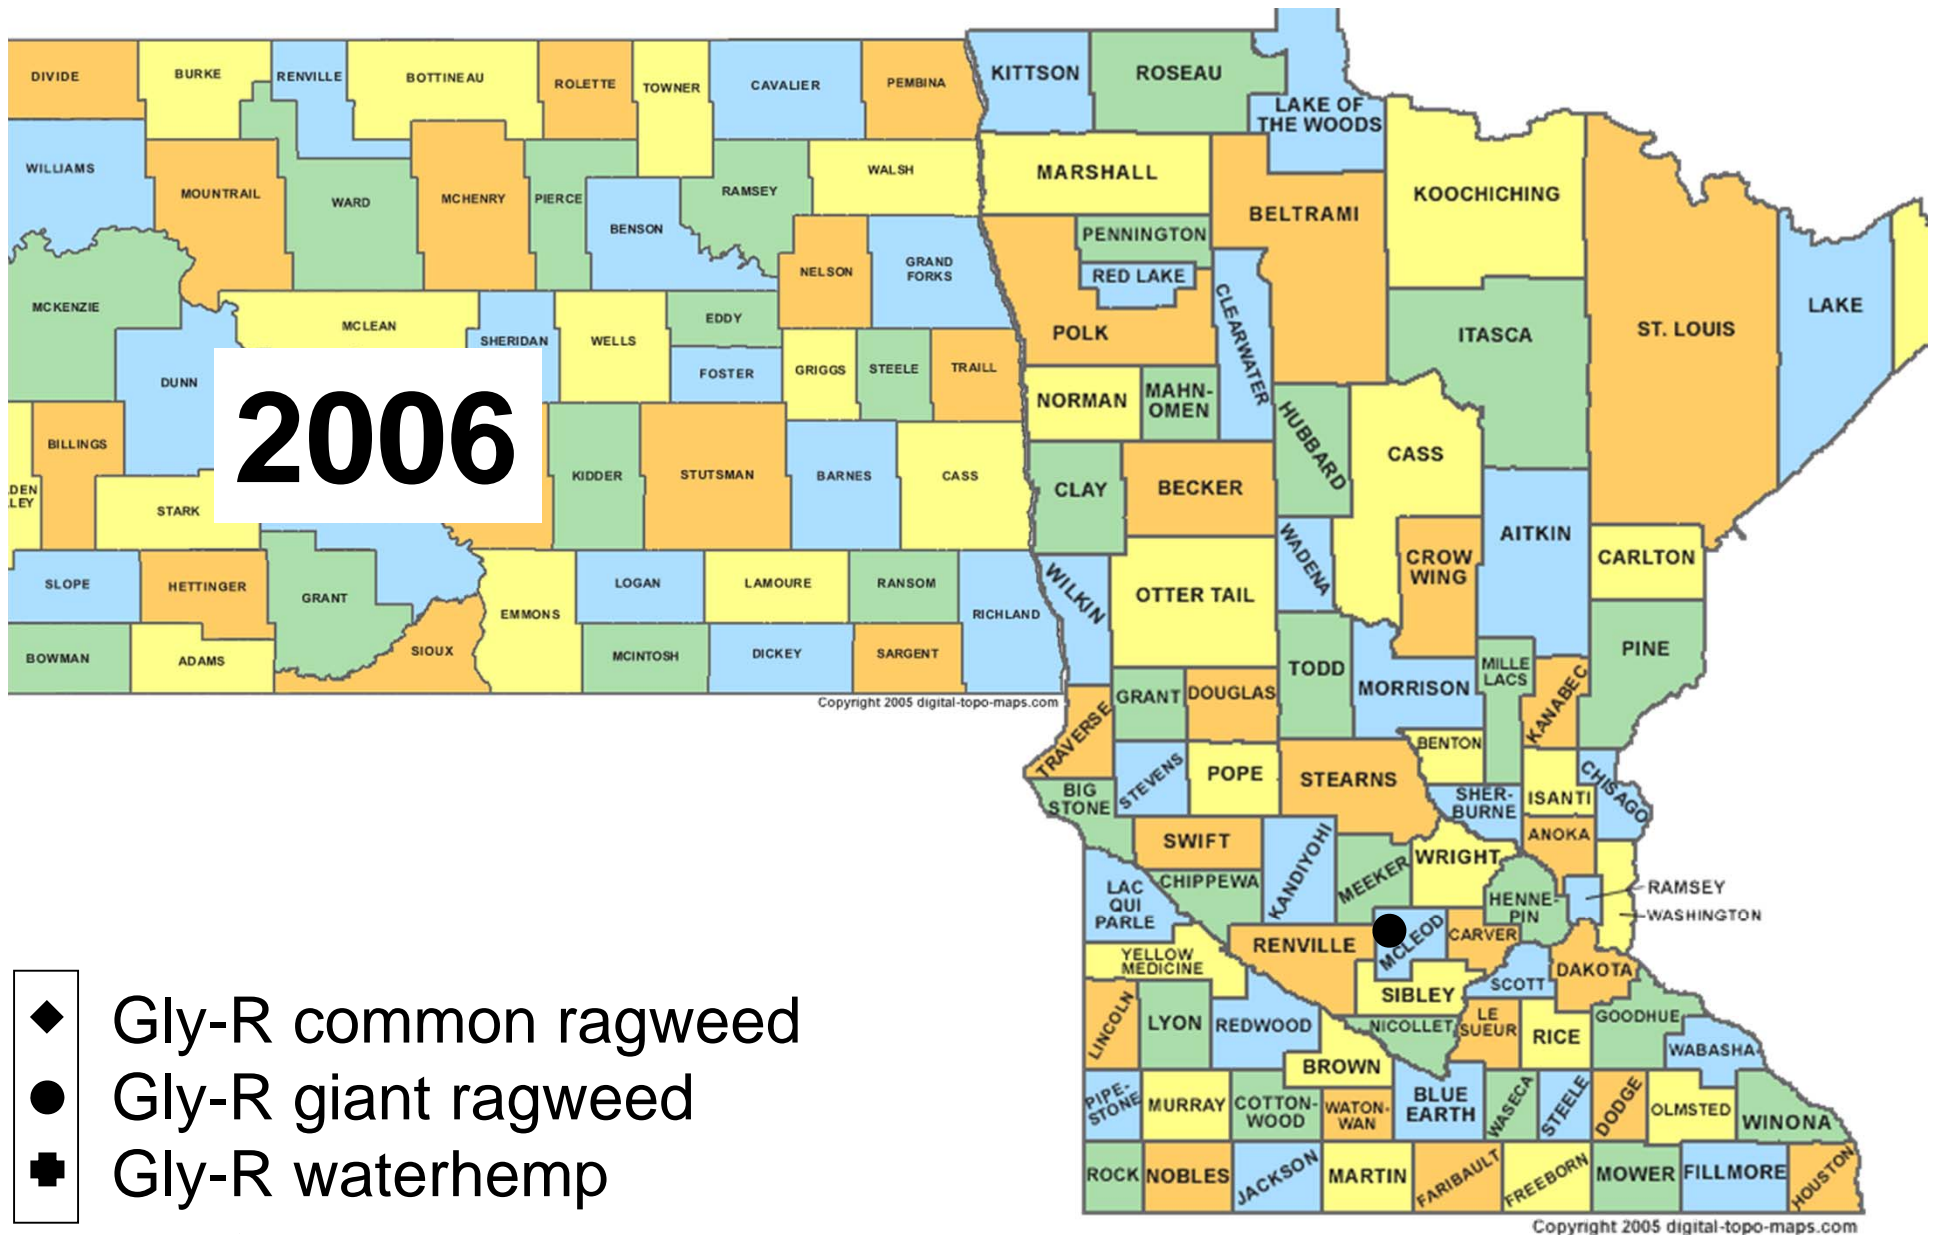

# Areas and counties of ND and MN having confirmed and suspected glyphosate-resistant weeds

- ◆ Gly-R common ragweed
- Gly-R giant ragweed
- ⊕ Gly-R waterhemp

Black symbols: confirmed resistant cases; Blue: highly suspected

# Areas and counties of ND and MN having confirmed and suspected glyphosate-resistant weeds