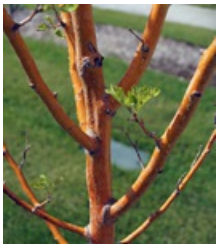

## Hawthorn - 'Toba' - *Crataegus x mordenensis* 'Toba'

A small tree with showy white flowers that turn to pink. Bright, glossy foliage turns yellow in the fall. The twisted trunk adds visual interest in the landscape. This short-lived tree was selected at the Morden Research Station in Morden, Manitoba. Some authorities list hardiness to Zone 4, others to Zone 3. Parent of 'Snowbird' hawthorn. Somewhat susceptible to hawthorn-cedar rust.

Young bark of a 'Toba' hawthorn.

Overall crown shape of a 'Toba' hawthorn tree.

Leaves of a 'Toba' hawthorn.

Twisted stem and "shredded" bark of 'Toba' hawthorn.