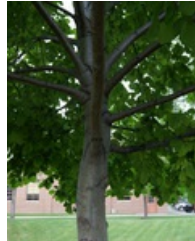

## Alder, Manchurian - Prairie Horizon(TM) - *Alnus hirsuta* cv. 'Harbin'

The most drought tolerant alder evaluated in NDSU trials. Rapid-growing, medium-sized tree with lush dark green leaves. Bark is gray and beech-like. Purple catkins and clusters of brown, cone-like fruit add interest to the tree throughout winter. Available in nursery trade. Tree mulching recommended. Prairie Horizon® will reach a height of 25 feet in 18 to 20 years.

Manchurian alder bark

Developing "cones" (fruits) of a Manchurian alder tree

Mature "cones" (fruit) on a Manchurian alder tree

Leaves of a Manchurian alder

Overall tree shape, Manchurian alder

Stem of Manchurian alder