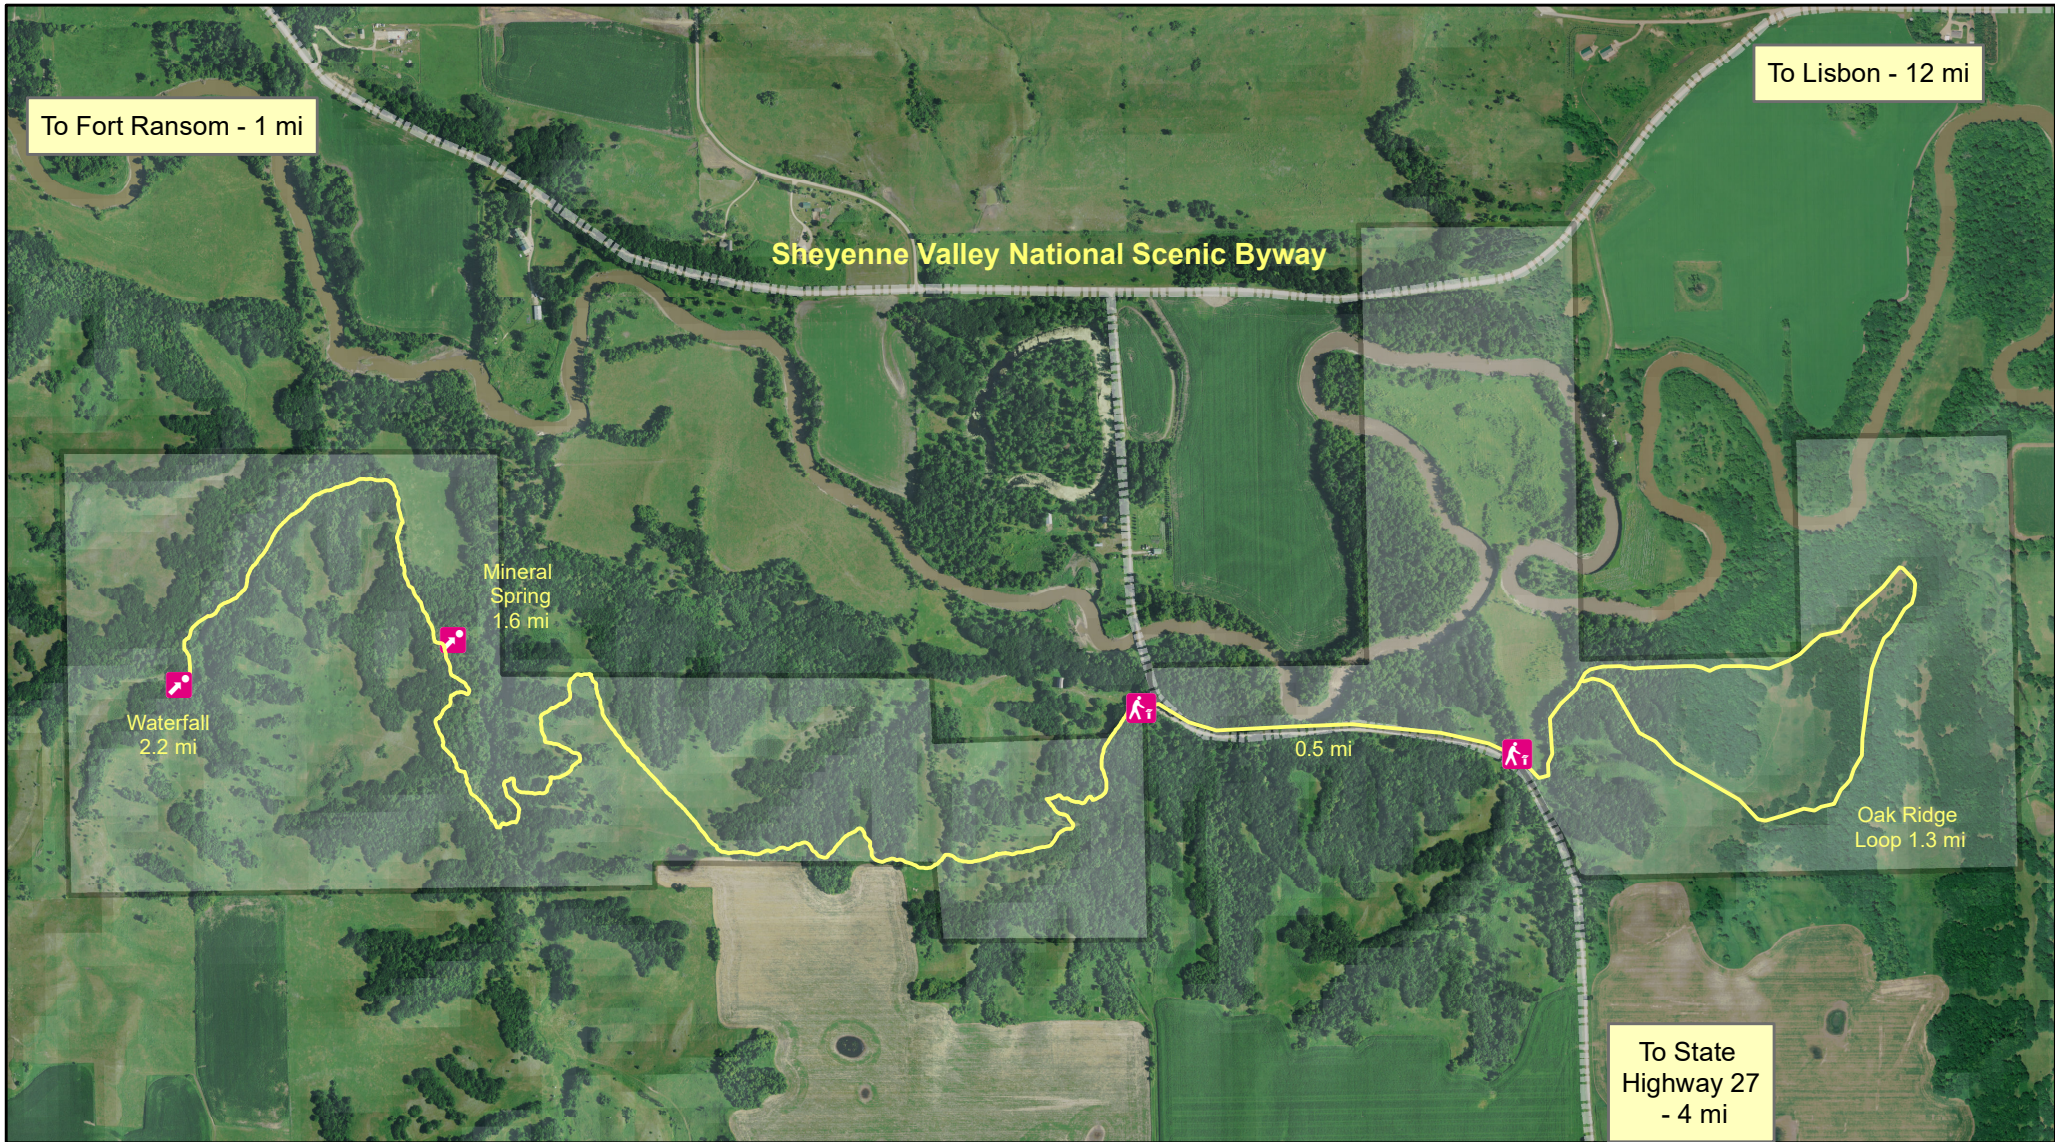

Sheyenne River State Forest

-  Points of Interest
-  Trail Heads
-  North Country Trail