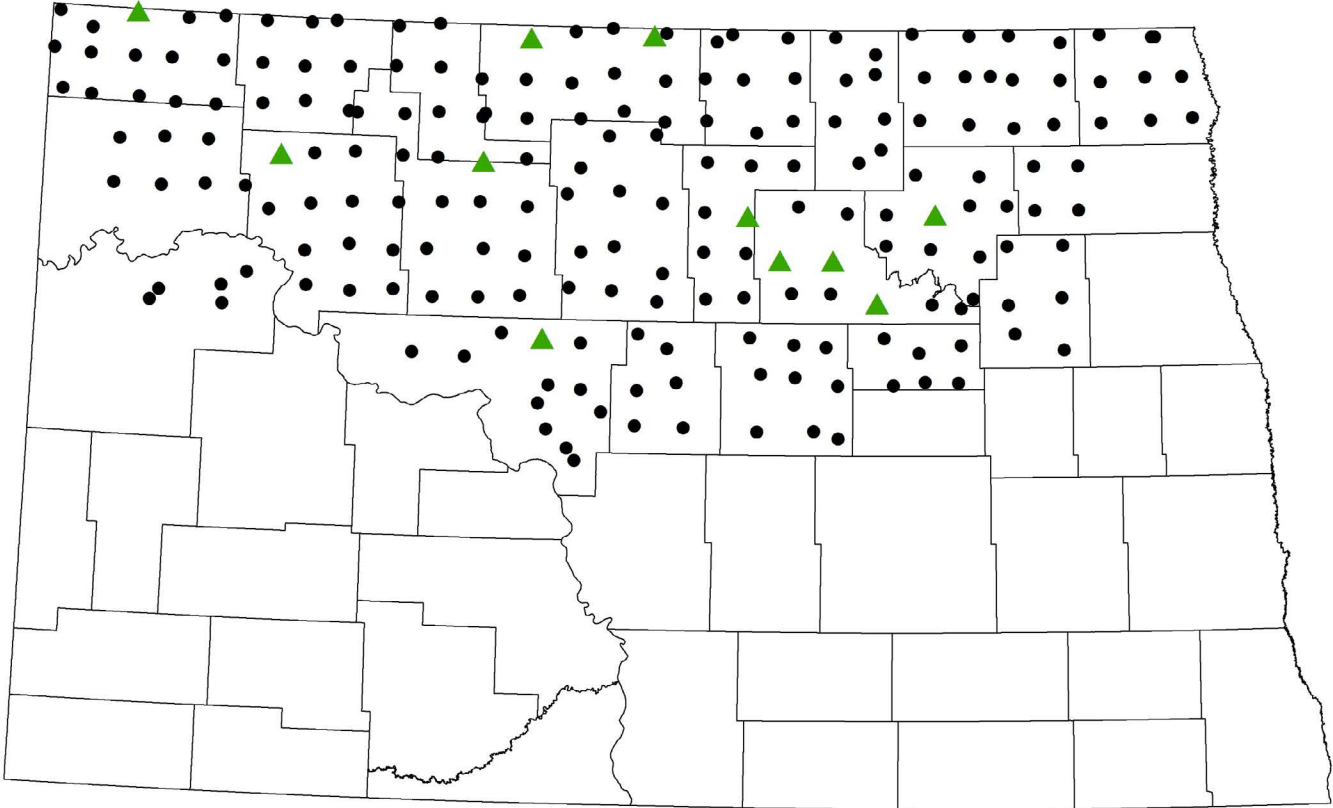

2021 Wheat Midge Larval Survey

North Dakota

Midge larvae / m²

- 0
- ▲ 1-200
- 201-500
- 501-800
- 801-1200
- ▲ >1200

EXTENSION

2021 Wheat Midge Larval Survey

Percent Parasitism North Dakota

Percent parasitized midge larvae

NDSU

EXTENSION