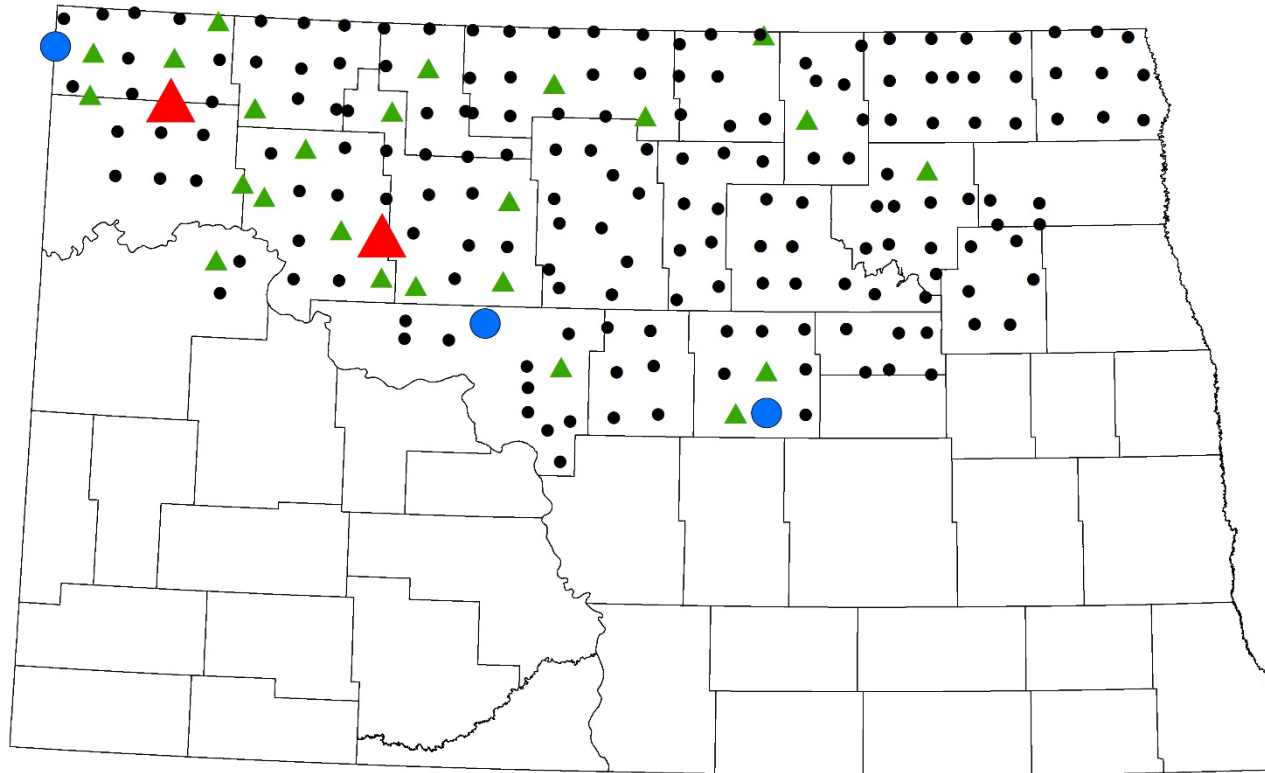

# 2020 Wheat Midge Larval Survey

## North Dakota

Midge larvae / m<sup>2</sup>

## Percent Parasitism North Dakota

Percent parasitized midge larvae