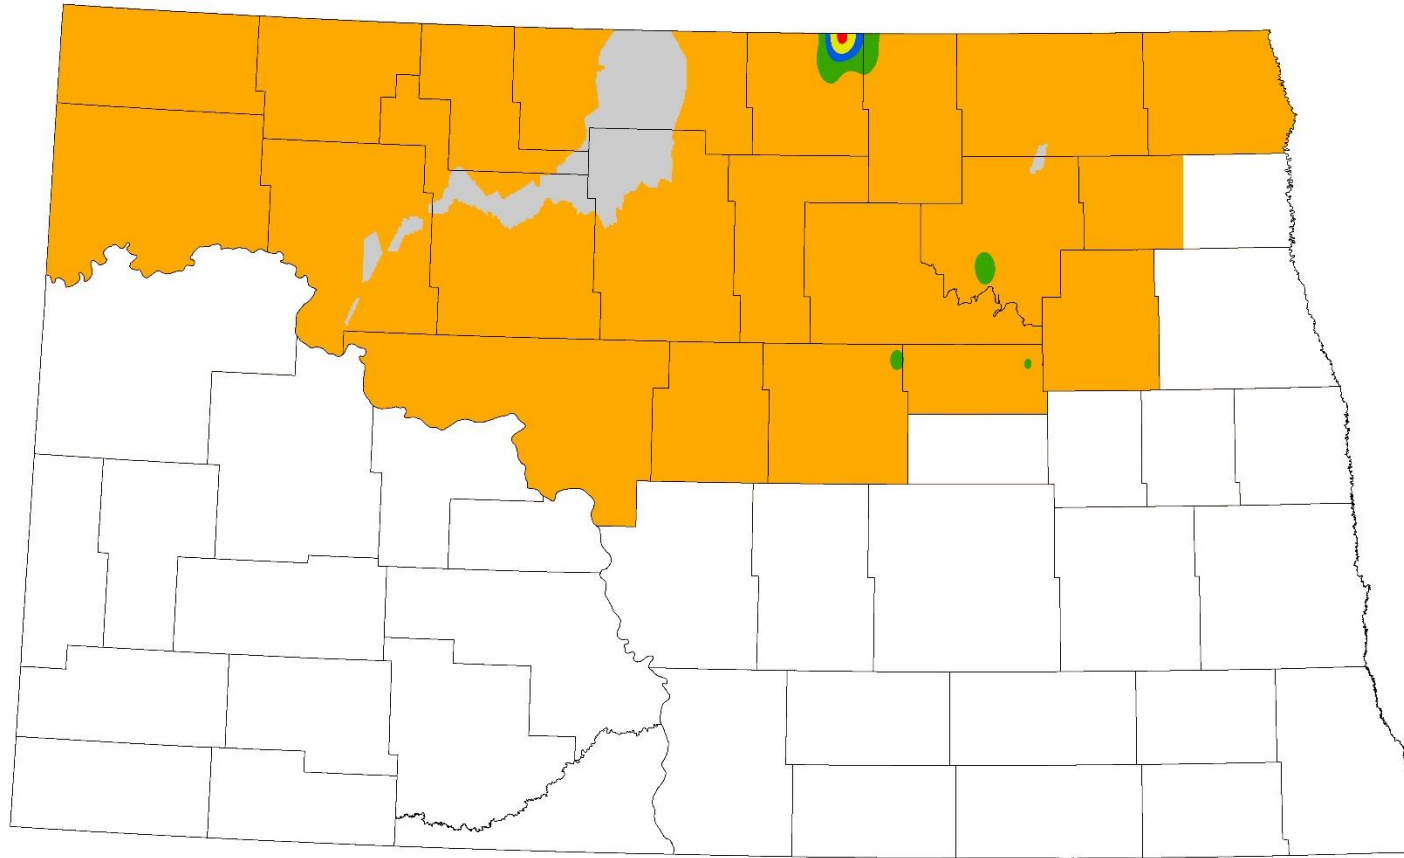

2017 Wheat Midge Larval Survey North Dakota

Midge larvae / sq m

2017 Wheat Midge Larval Survey

Percent Parasitism

North Dakota

Percent parasitized midge larvae