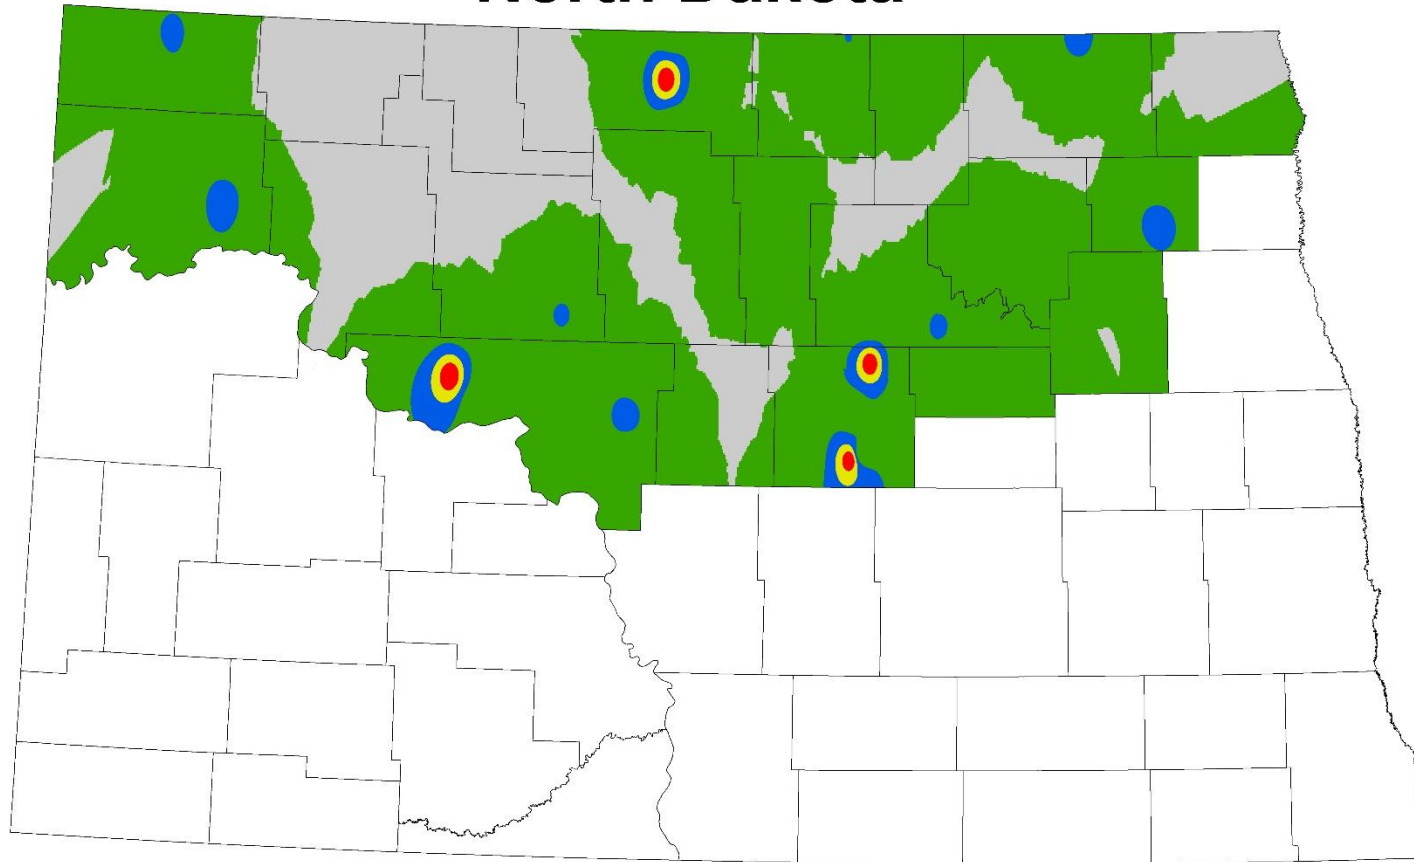

2017 Wheat Midge Larval Survey North Dakota

Midge larvae / sq m

2017 Wheat Midge Larval Survey

Percent Parasitism

North Dakota

Percent parasitized midge larvae