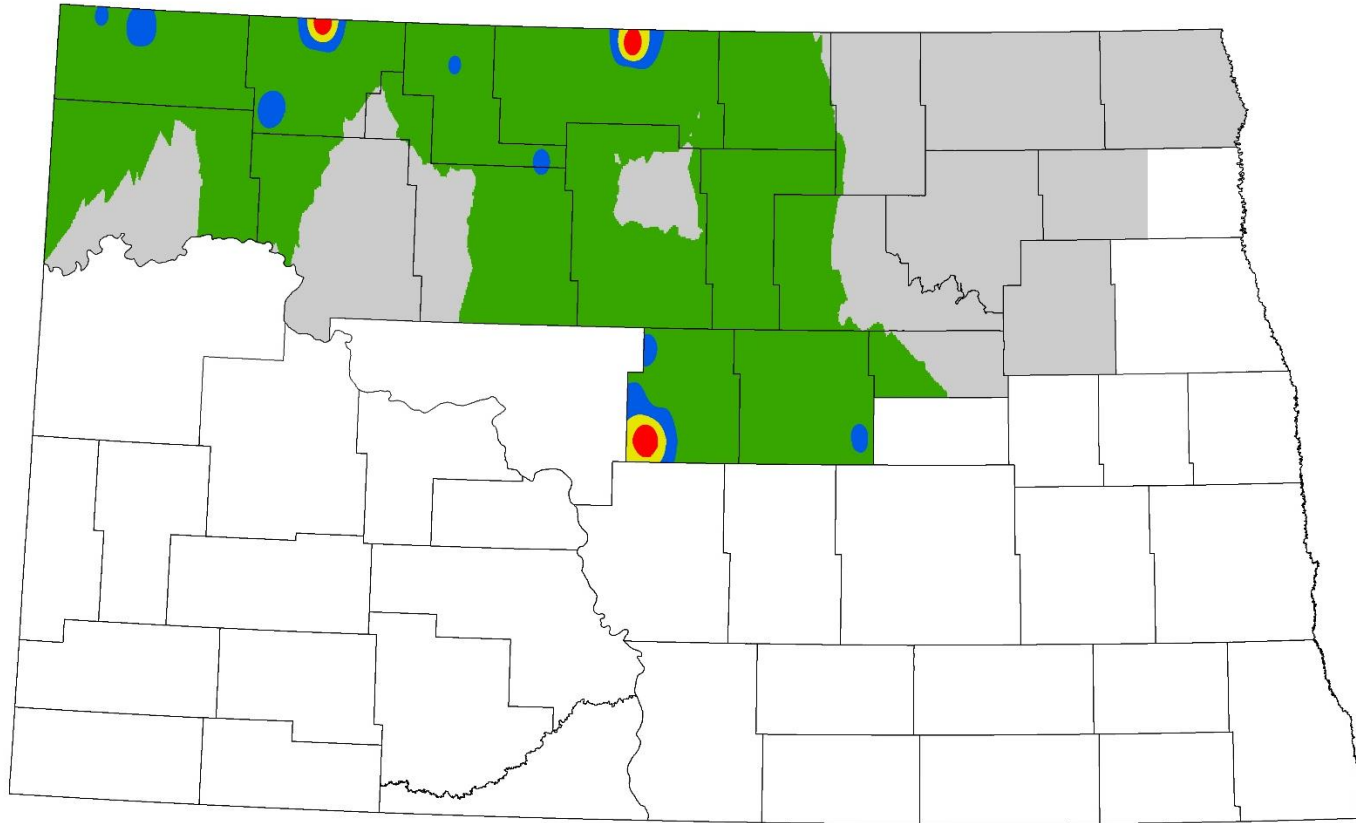

# 2015 Wheat Midge Larval Survey North Dakota

Midge larvae / sq m

0 1-200 201-500 501-800 801-1200 >1200 Not surveyed

# 2015 Wheat Midge Larval Survey Percent Parasitism North Dakota

Percent parasitized midge larvae

0 1-25 26-50 51-75 76-100 Not surveyed