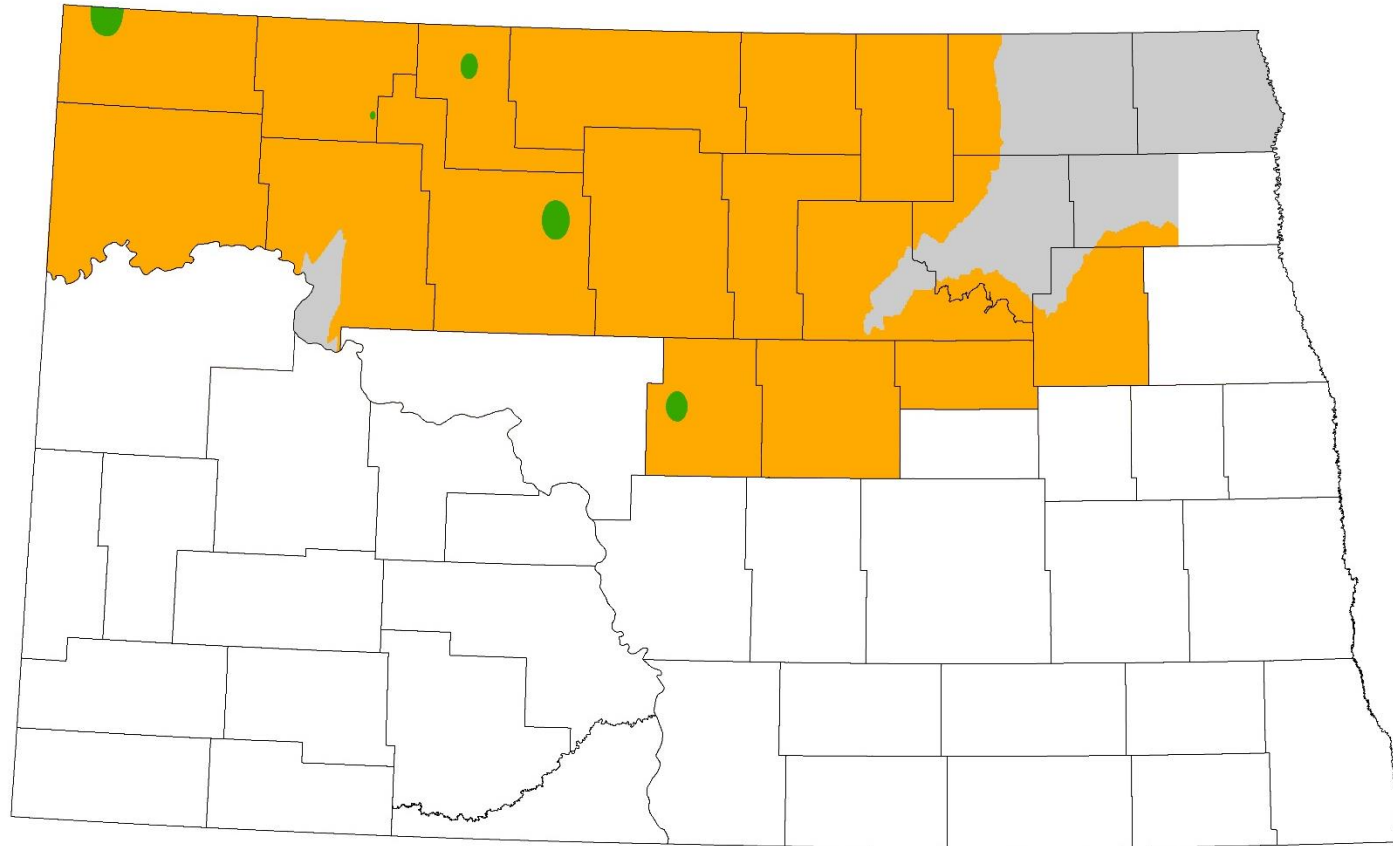

# 2015 Wheat Midge Larval Survey North Dakota

Midge larvae / sq m

0 1-200 201-500 501-800 801-1200 >1200 Not surveyed

# 2015 Wheat Midge Larval Survey Percent Parasitism North Dakota

Percent parasitized midge larvae

0 1-25 26-50 51-75 76-100 Not surveyed