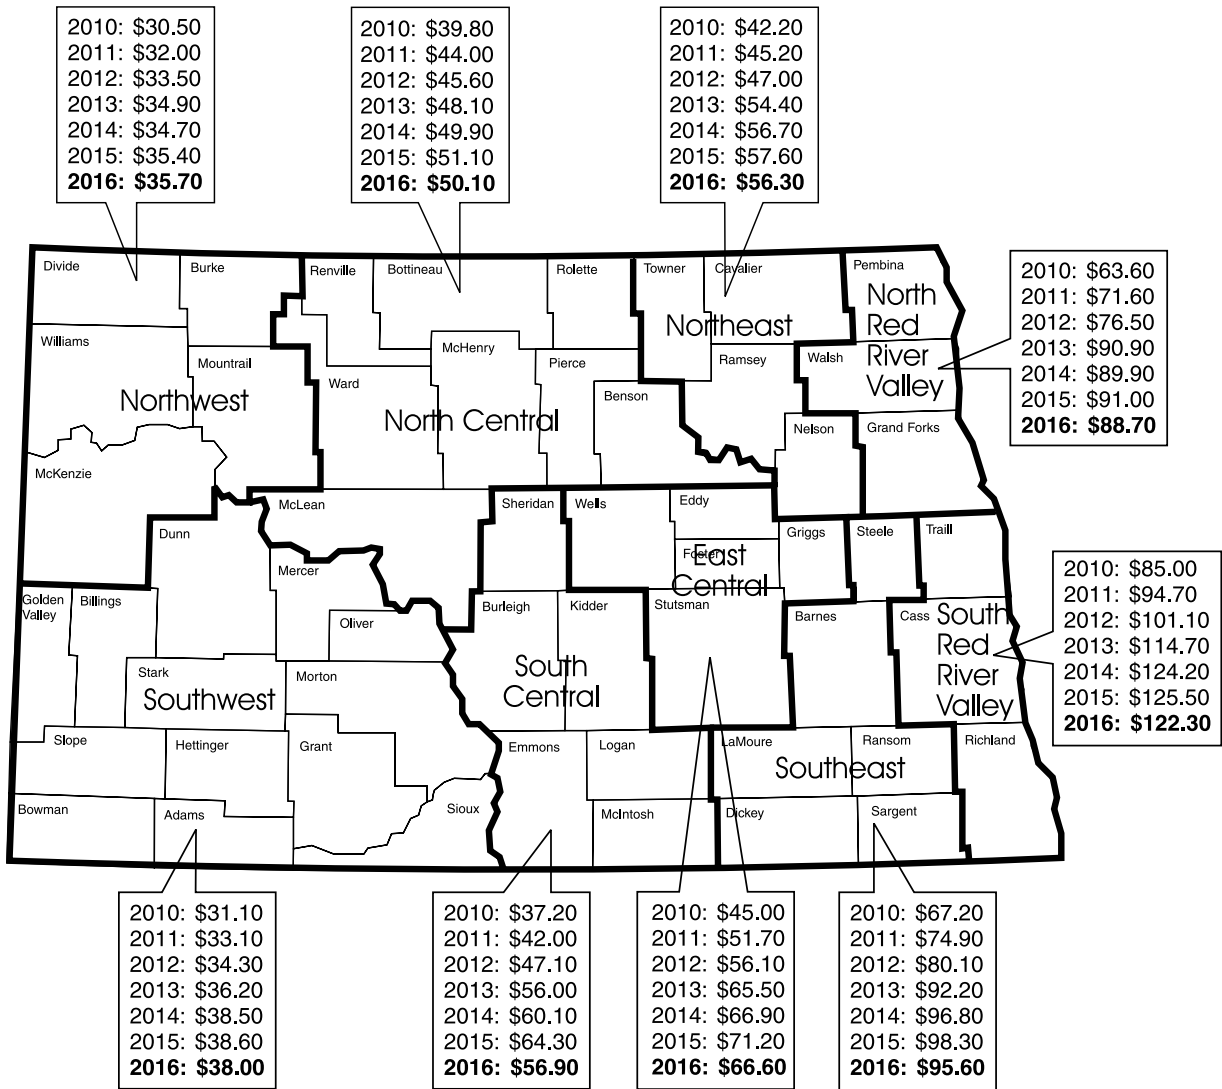

Estimated average per-acre values of cropland in North Dakota from 2010 to 2016.

Estimated average cash rent per acre of cropland in North Dakota from 2010 to 2016.