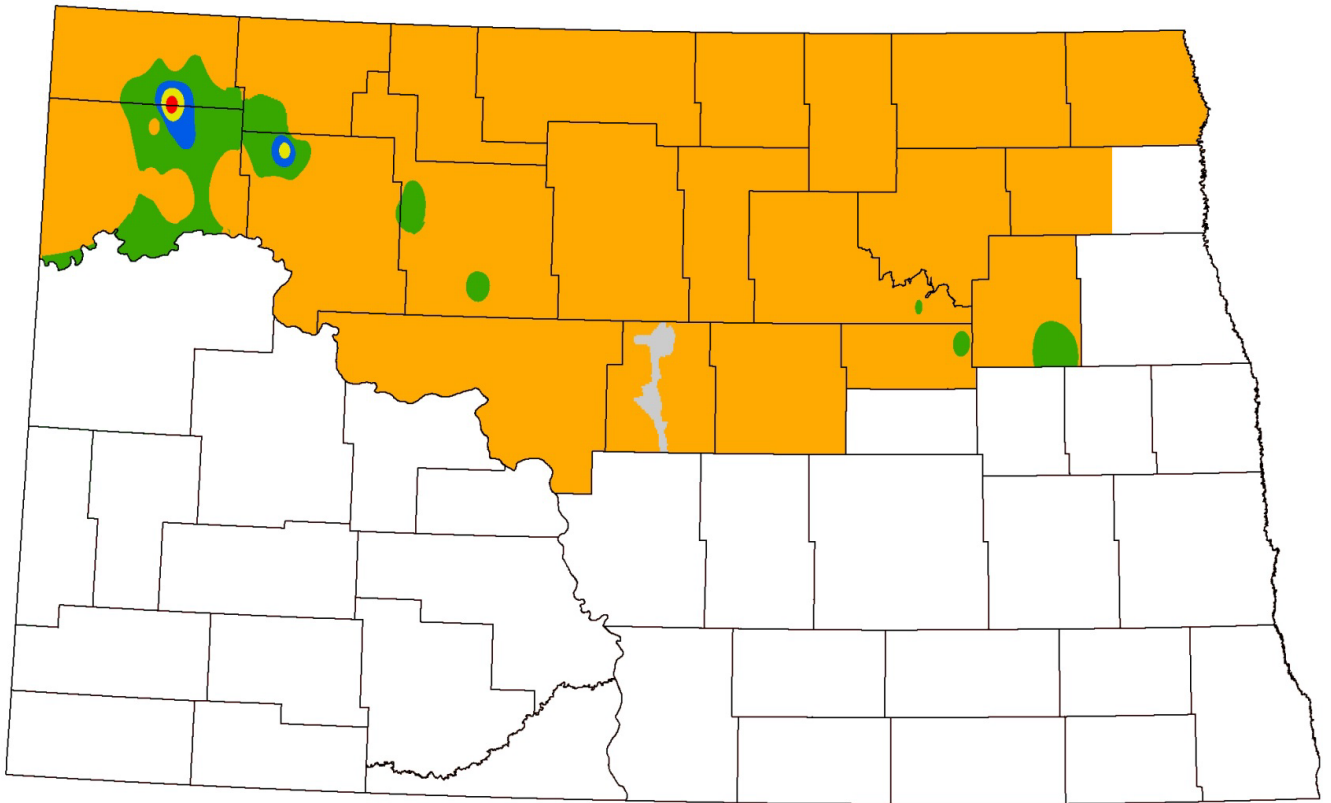

2014 Wheat Midge Larval Survey North Dakota

Midge larvae / sq m

0 1-200 201-500 501-800 801-1200 >1200 Not surveyed

2014 Wheat Midge Larval Survey

Percent Parasitism

North Dakota

Percent parasitized midge larvae

0 1-25 26-50 51-75 76-100 Not surveyed

NORTH DAKOTA
WHEAT COMMISSION

NDSU EXTENSION
SERVICE