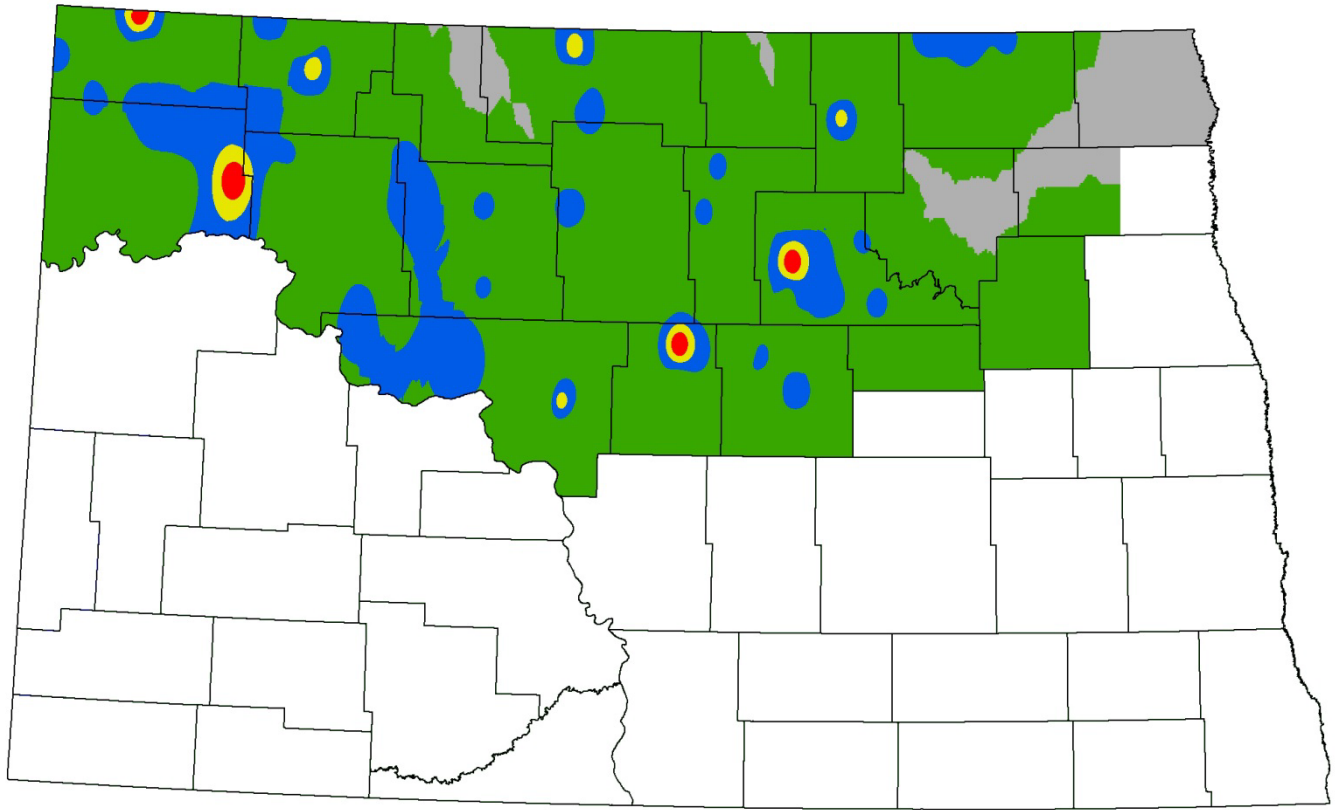

2014 Wheat Midge Larval Survey North Dakota

Midge larvae / sq m

0 1-200 201-500 501-800 801-1200 >1200 Not surveyed

2014 Wheat Midge Larval Survey

Percent Parasitism

North Dakota

Percent parasitized midge larvae

0 1-25 26-50 51-75 76-100 Not surveyed

NORTH DAKOTA
WHEAT COMMISSION

NDSU EXTENSION
SERVICE