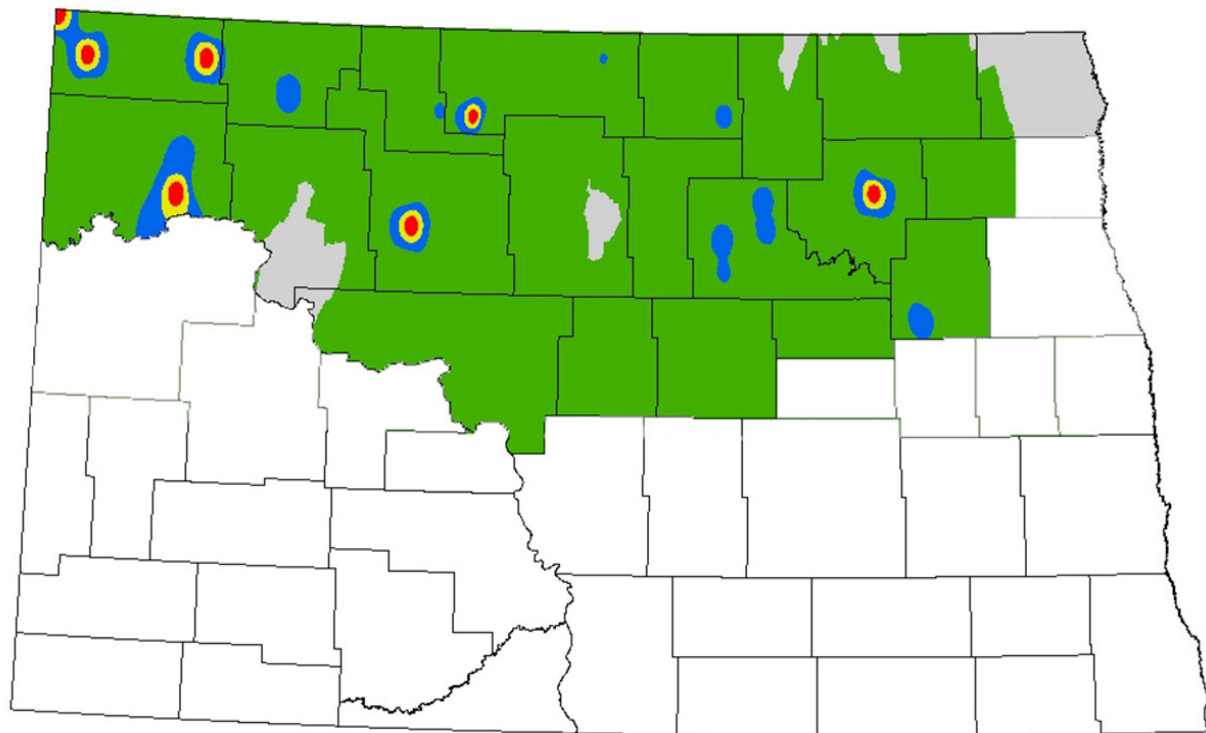

# 2013 Wheat Midge Larval Survey North Dakota

Midge larvae / sq m

## Percent Parasitism

### North Dakota

Percent parasitized midge larvae