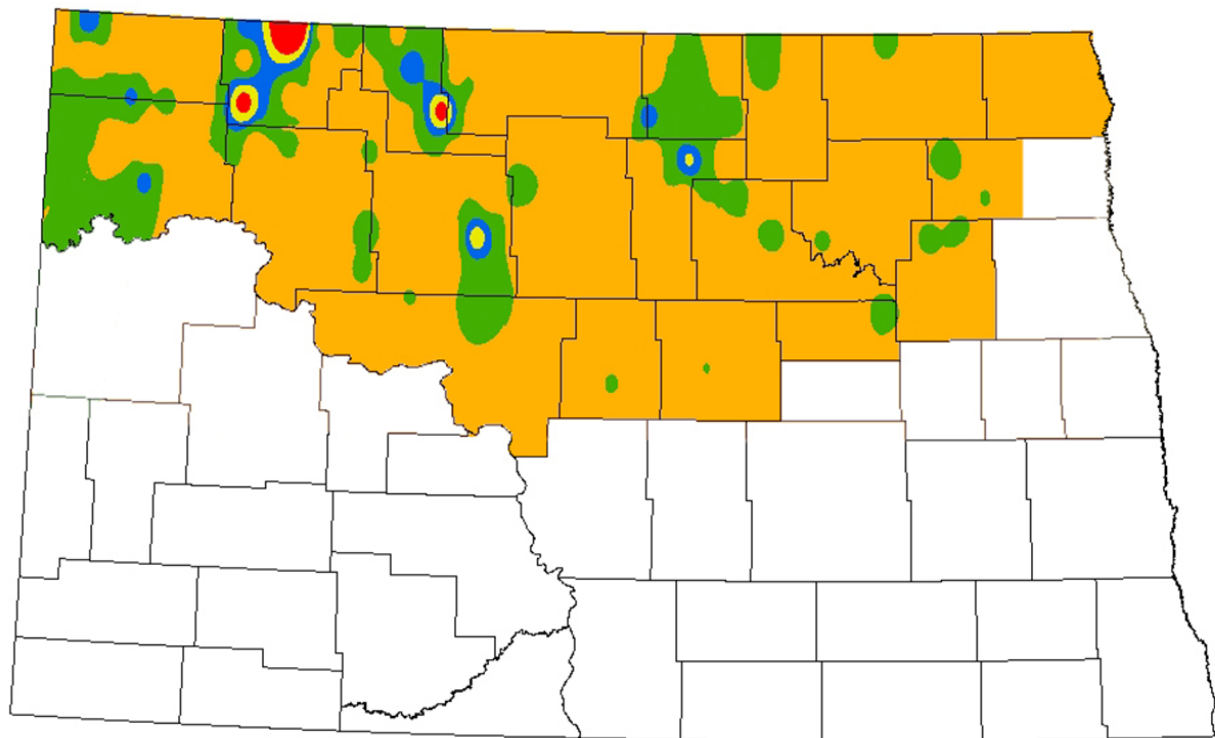

# 2013 Wheat Midge Larval Survey North Dakota

Midge larvae / sq m

## Percent Parasitism

### North Dakota

Percent parasitized midge larvae