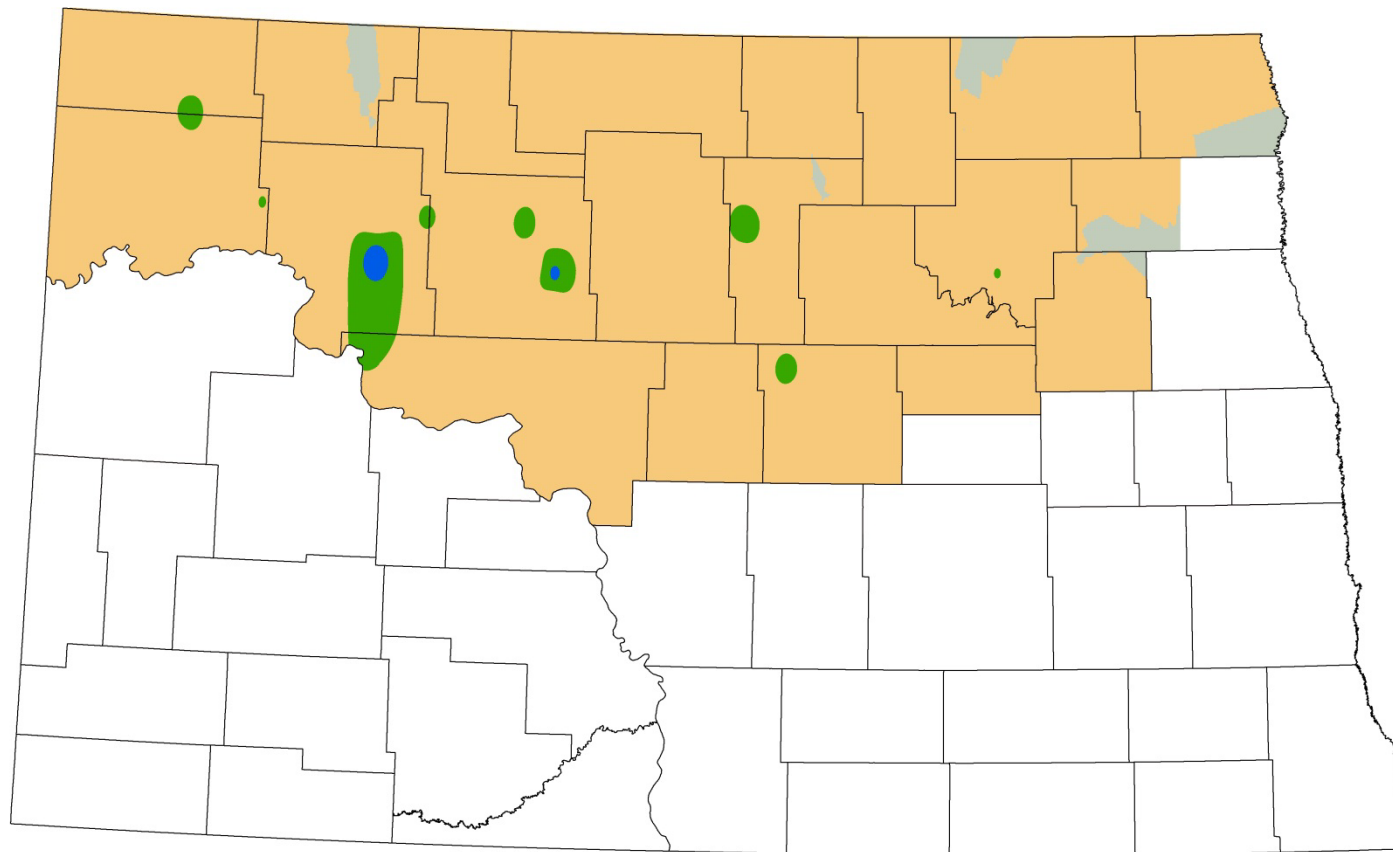

# 2012 Wheat Midge Larval Survey North Dakota

**Midge larvae / sq m**

# 2012 Wheat Midge Larval Survey

## Percent Parasitism

### North Dakota

Percent parasitized midge larvae