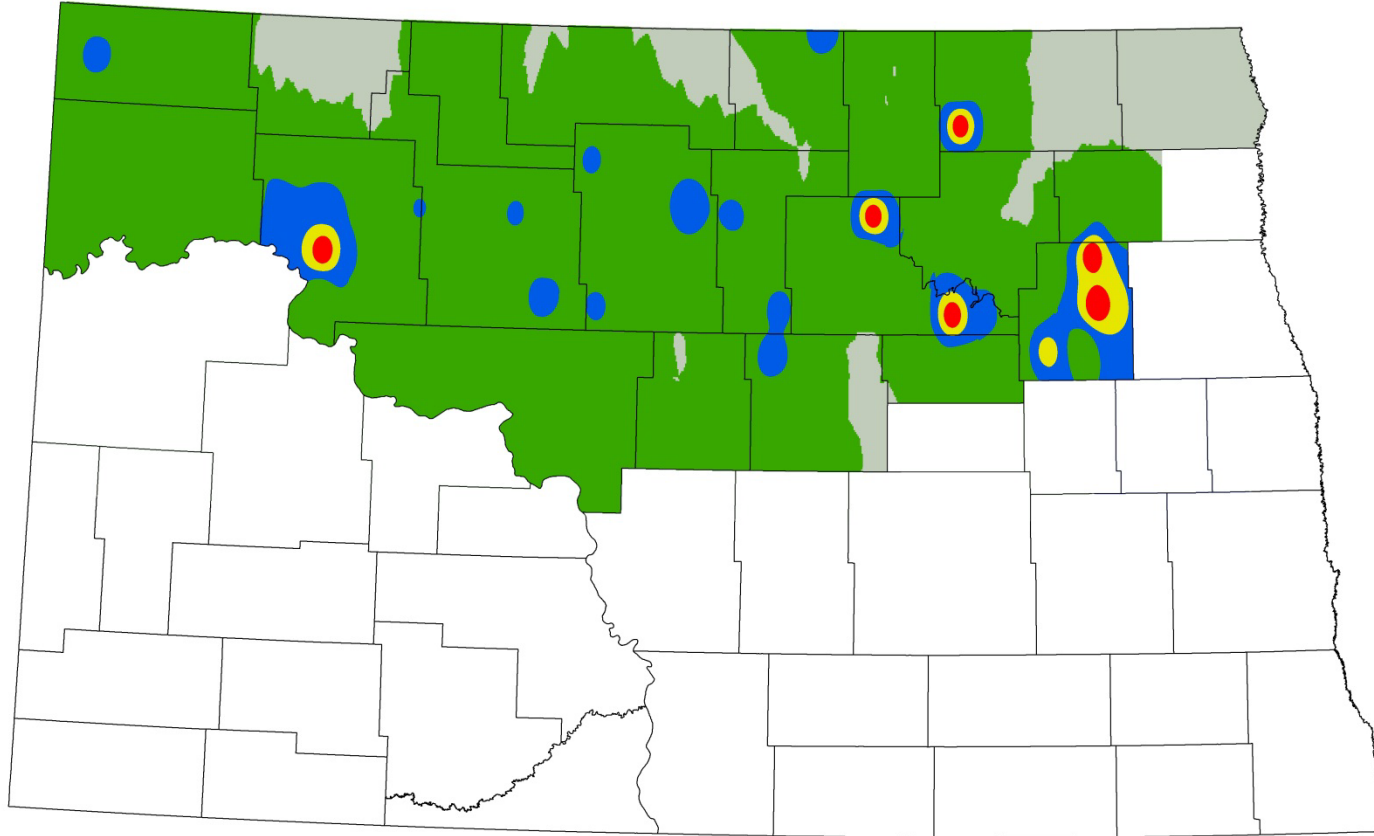

# 2012 Wheat Midge Larval Survey North Dakota

**Midge larvae / sq m**

## Percent Parasitism

### North Dakota

Percent parasitized midge larvae