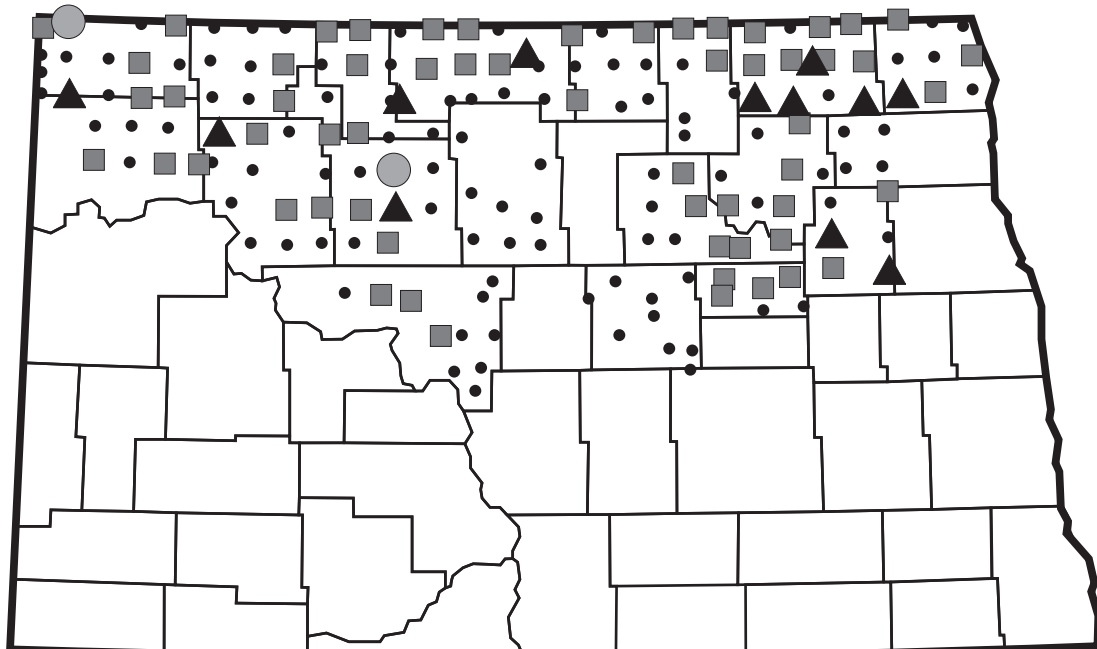

2008 Wheat Midge Larval Survey

0 1-100 101-200 201-500 Not Surveyed

midge larvae/sq m

2008 Wheat Midge Larval Survey

• 0 ■ 1-100 ▲ 101-200 ● 201-500 □ 501-800 ▲ >800

midge larvae/sq m

2008 Wheat Midge Larval Survey

0-25 26-50 51-75 76-100 Not Surveyed

percent parasitized midge larvae

2008 Wheat Midge Larval Survey

• 0 ■ 1-25 ▲ 26-50 ● 51-75 ▽ 76-100

percent parasitized midge larvae