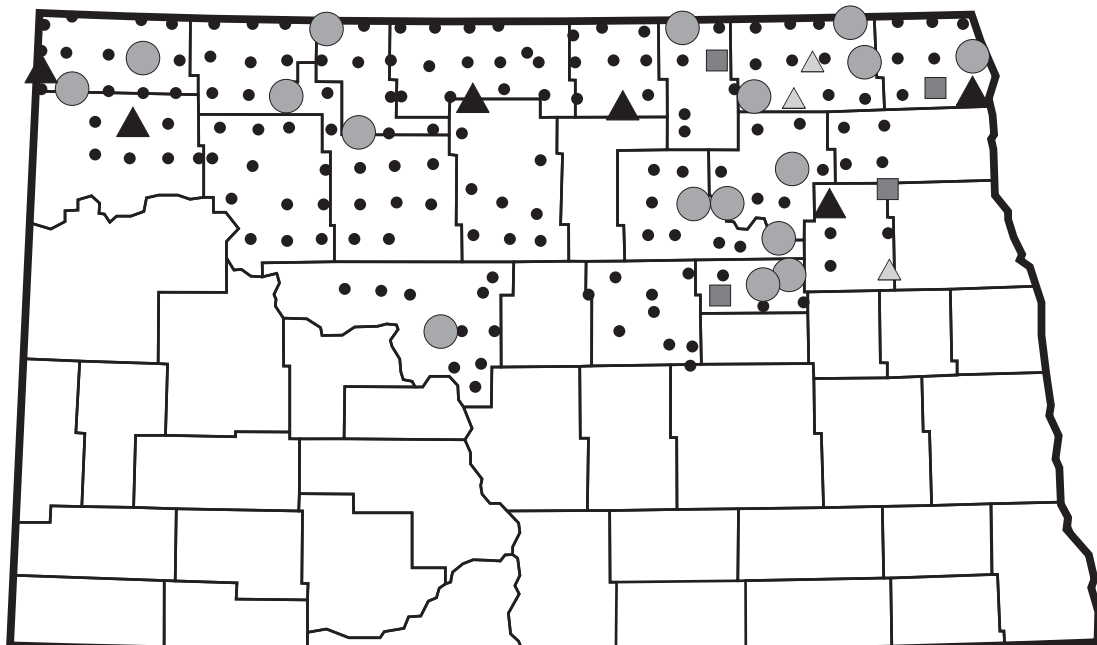

2008 Wheat Midge Larval Survey

0 1-100 101-200 201-500 Not Surveyed

midge larvae/sq m

2008 Wheat Midge Larval Survey

• 0 ■ 1-100 ▲ 101-200 ● 201-500 □ 501-800 ▲ >800

midge larvae/sq m

2008 Wheat Midge Larval Survey

0-25 26-50 51-75 76-100 Not Surveyed

percent parasitized midge larvae

2008 Wheat Midge Larval Survey

• 0 ■ 1-25 ▲ 26-50 ● 51-75 ▽ 76-100

percent parasitized midge larvae