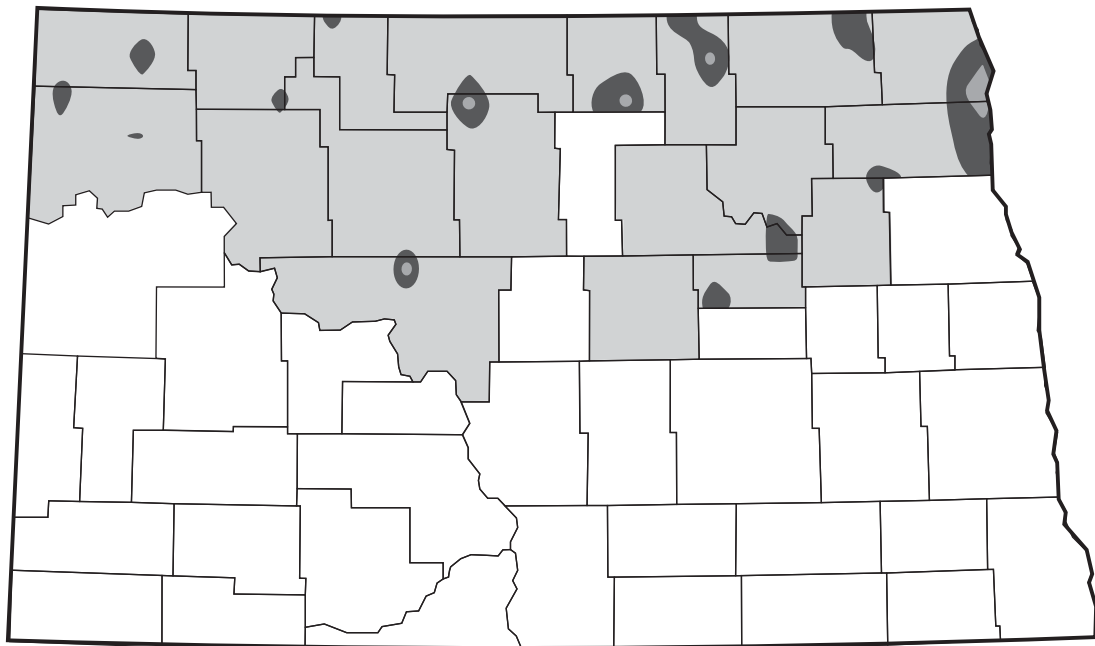

2008 Wheat Midge Larval Survey

0 1-100 101-200 201-500 Not Surveyed

midge larvae/sq m

2008 Wheat Midge Larval Survey

• 0 ■ 1-100 ▲ 101-200 ● 201-500 □ 501-800 ▲ >800

midge larvae/sq m

2008 Wheat Midge Larval Survey

0-25 26-50 51-75 76-100 Not Surveyed

percent parasitized midge larvae

2008 Wheat Midge Larval Survey

• 0 ■ 1-25 ▲ 26-50 ● 51-75 ▽ 76-100

percent parasitized midge larvae