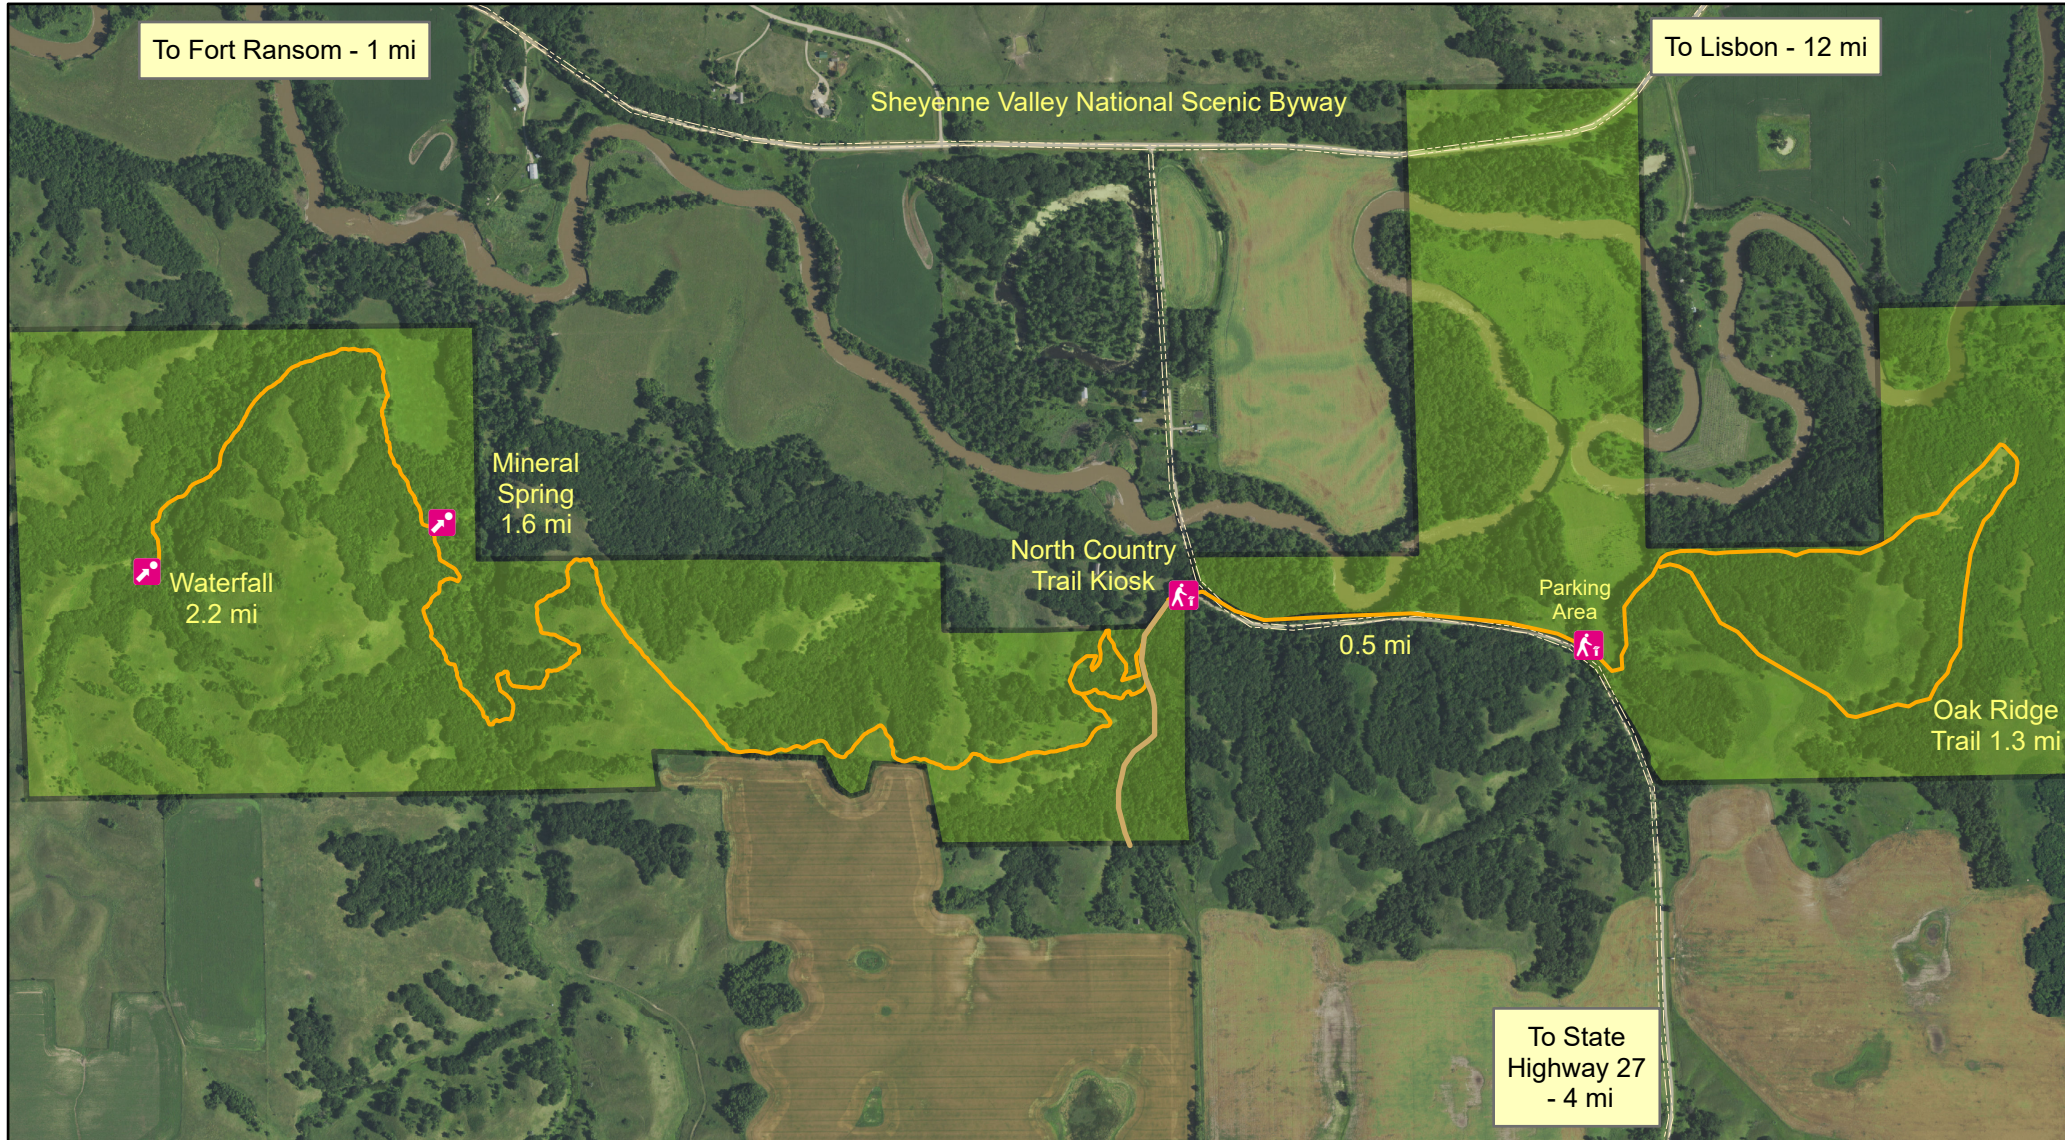

Sheyenne River State Forest

-  Points of Interest
-  Trail Heads
-  North Country Trail
-  Sheyenne River State Forest
-  Unimproved Track