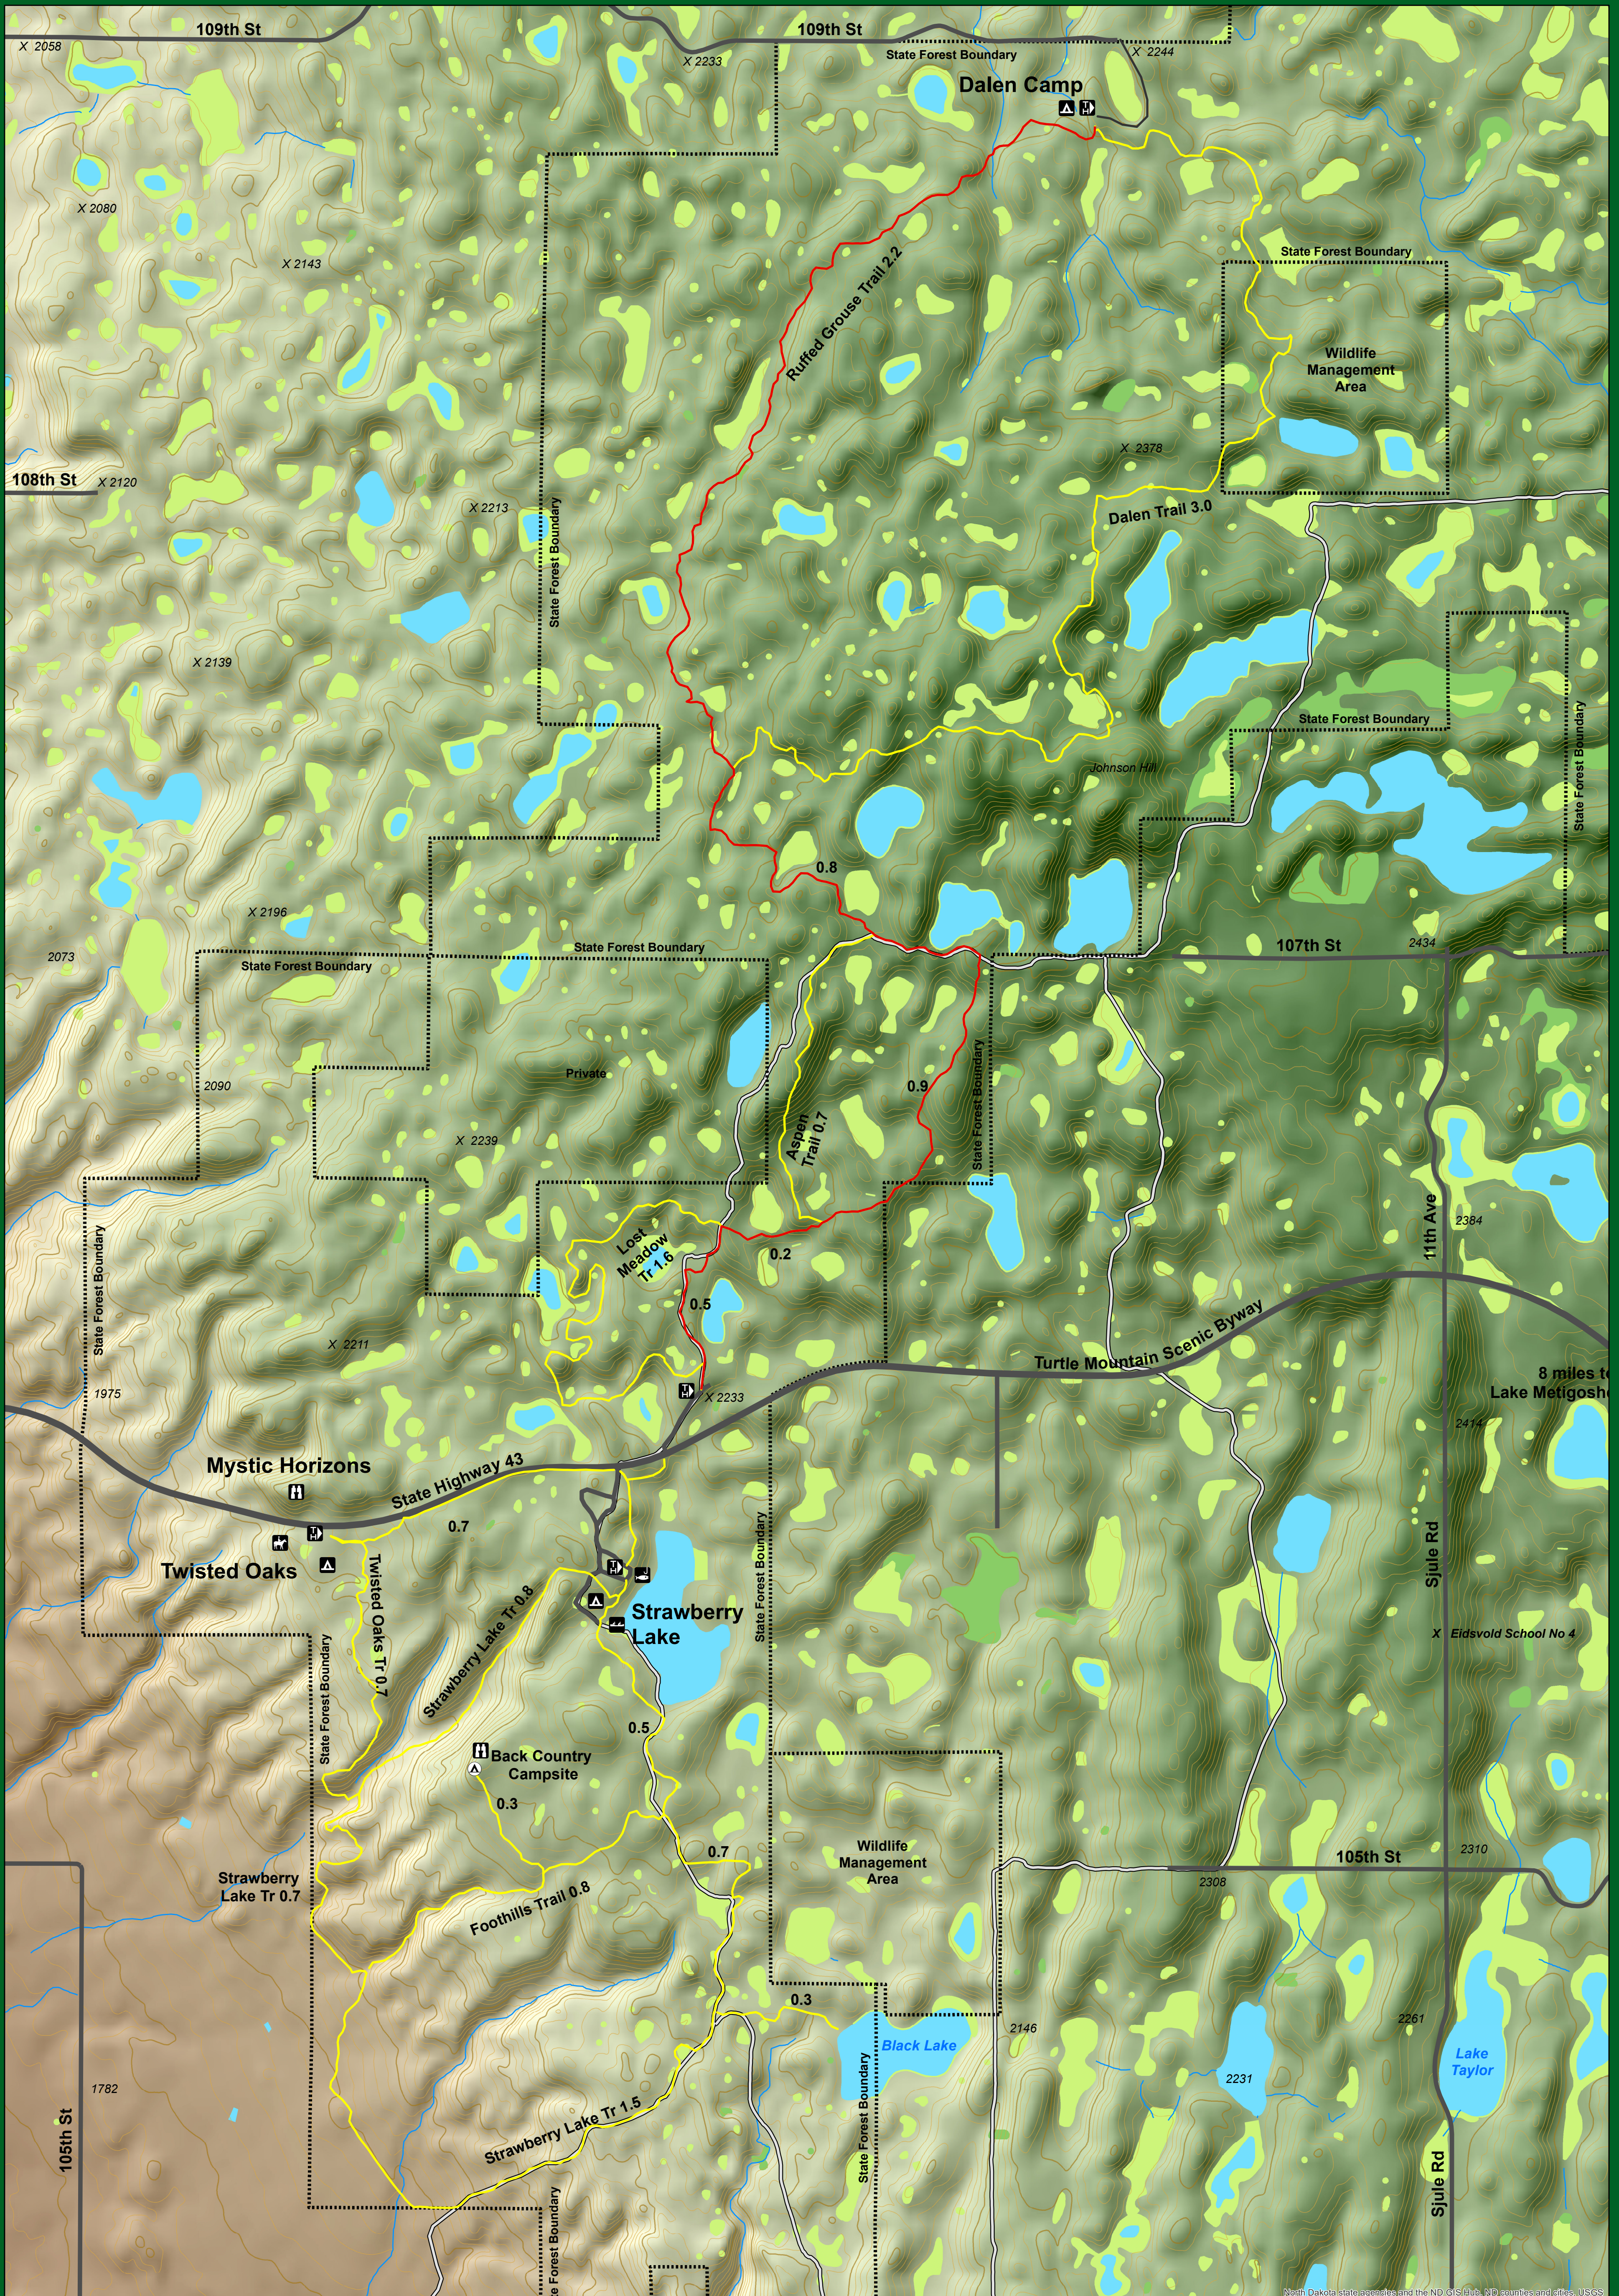

Turtle Mountain State Recreational Forest Trails

- Main Trail
- Other trails
- Snowmobile Only Trails
- Wetland
- Forested/Shrub Wetland
- Pond or Lake

Load this map on your smart phone:
www.ag.ndsu.edu/ndfs/programs-and-services/turtle-mountain-state-forest

9/19/16

Notes:
 Trail Segment lengths are in miles.
 Visit webpages listed on this map for use rules.

0 0.125 0.25 0.5 Miles

www.ag.ndsu.edu/ndfs www.parkrec.nd.gov