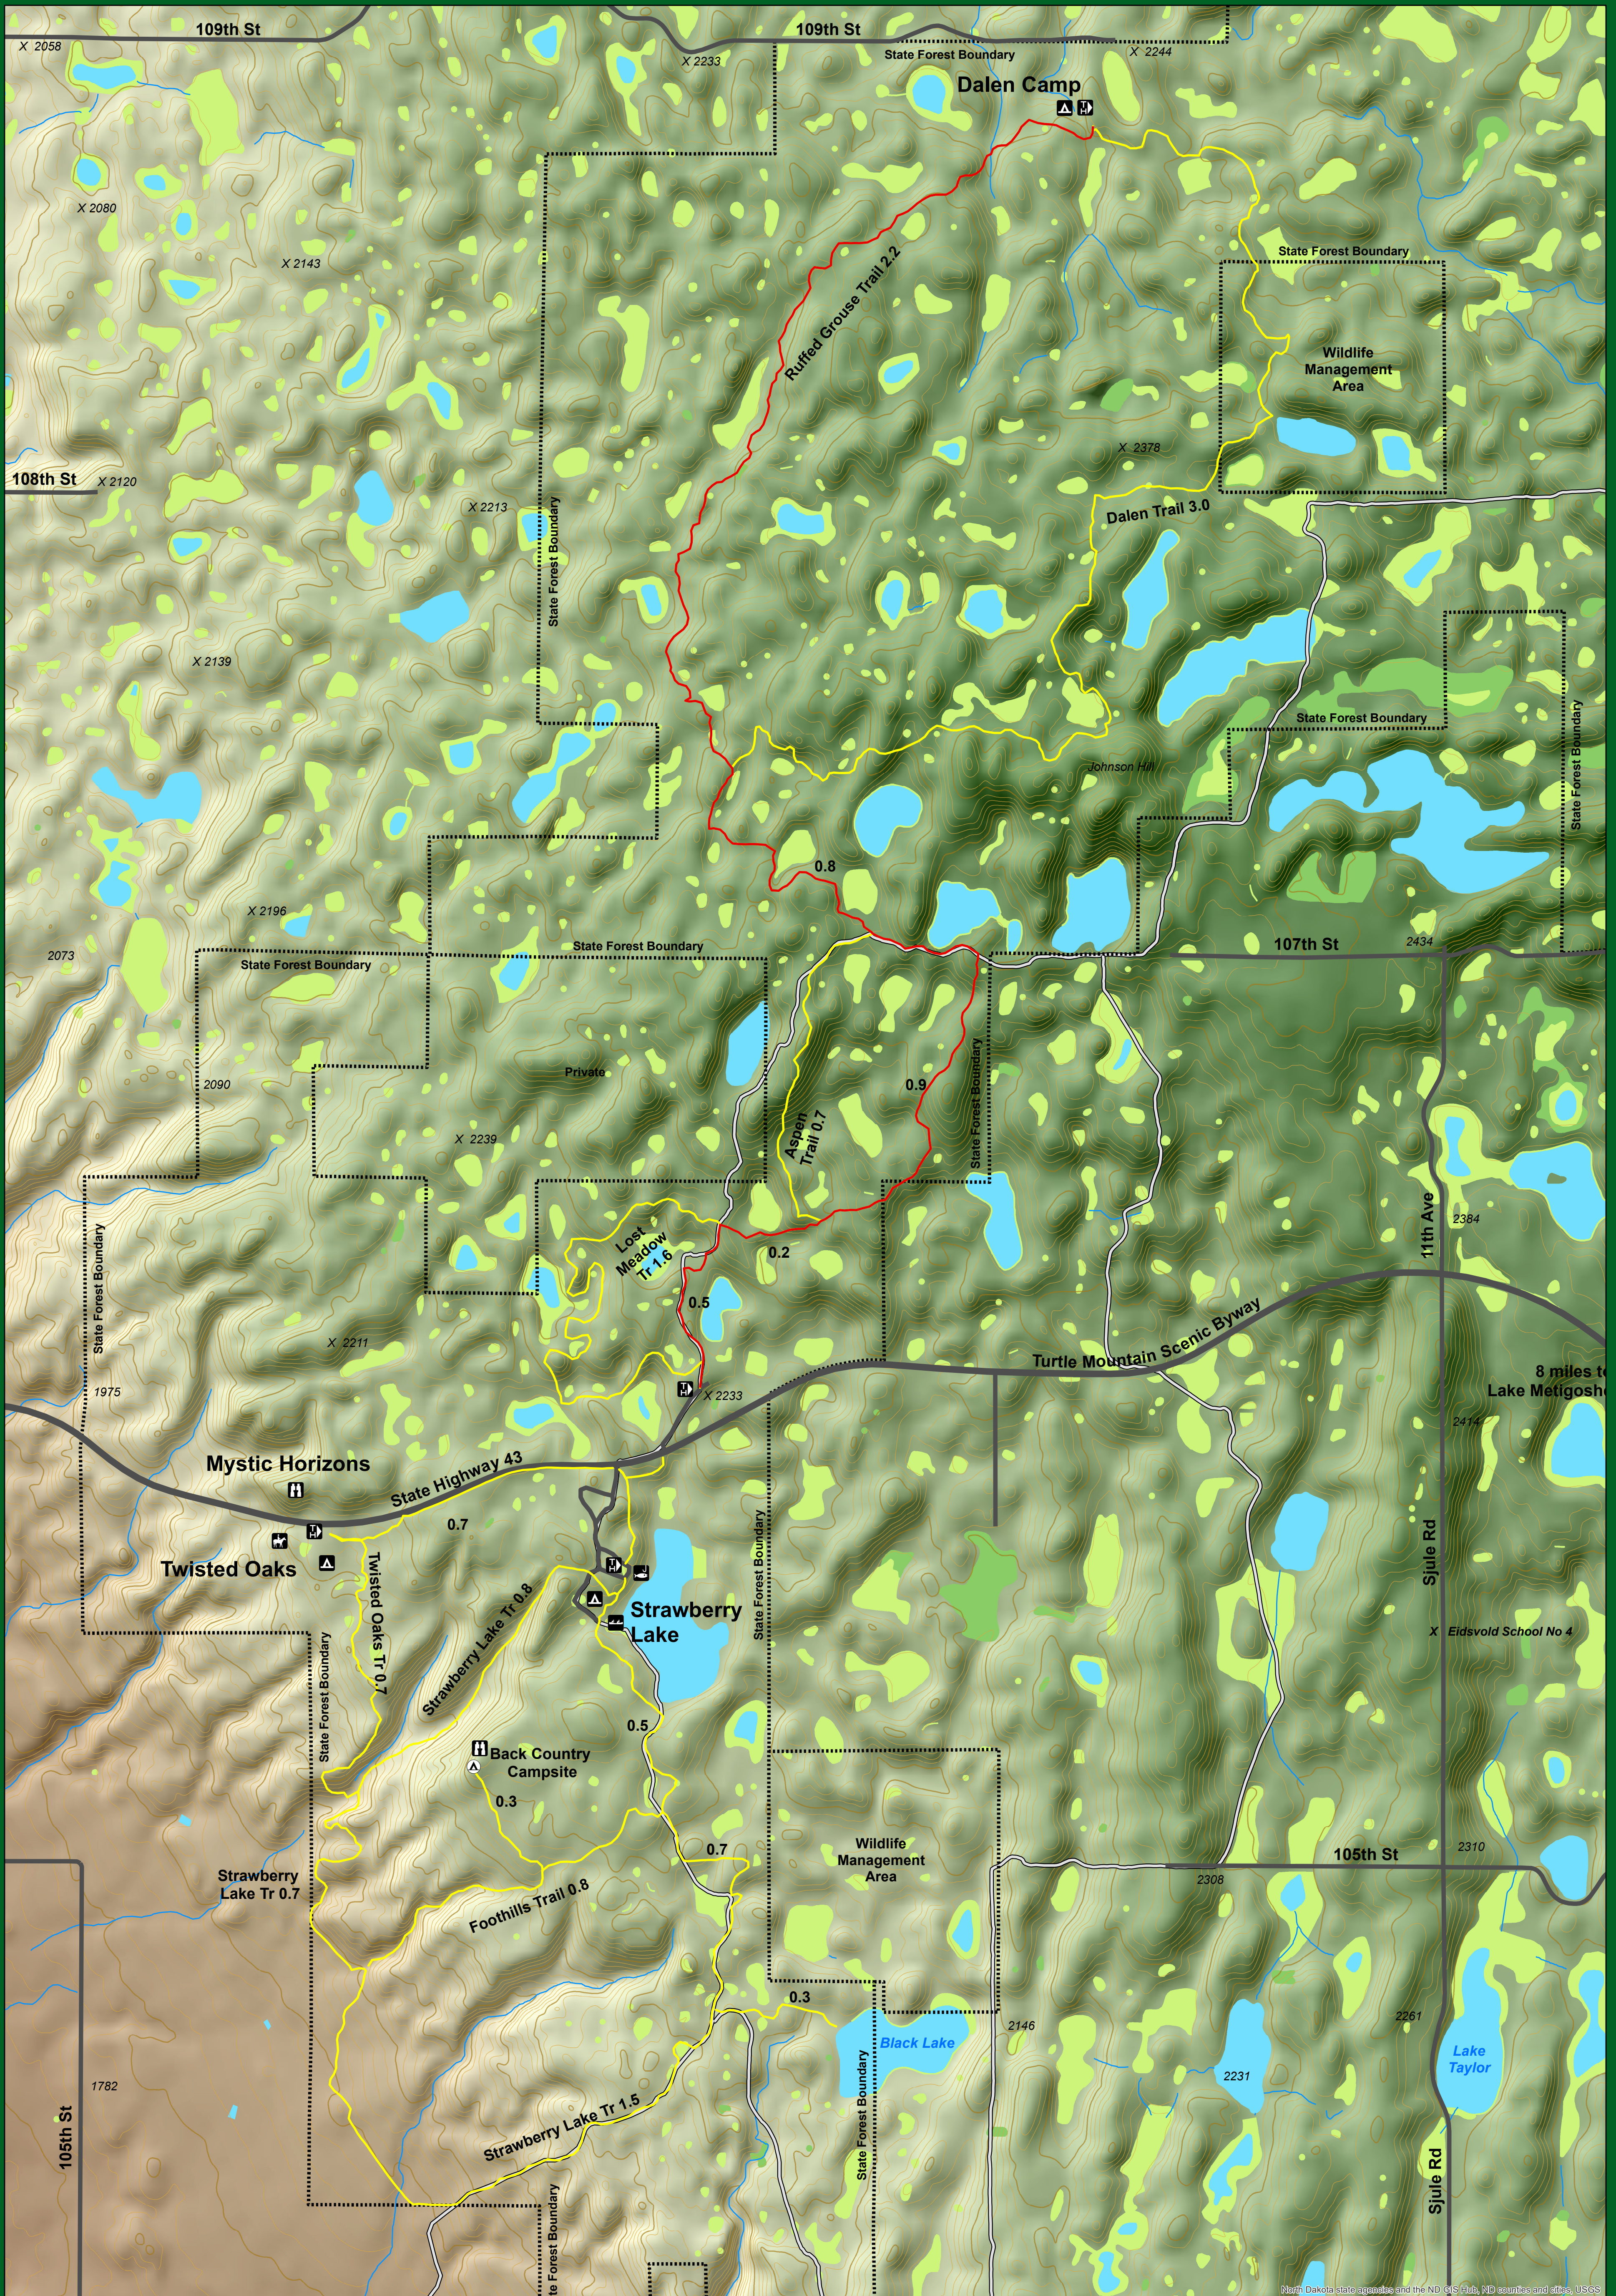

Turtle Mountain State Recreational Forest Trails

- Main Trail
- Other trails
- Snowmobile Only Trails
- Wetland
- Forested/Shrub Wetland
- Pond or Lake

Load this map on your smart phone:
www.ag.ndsu.edu/ndfs/programs-and-services/turtle-mountain-state-forest

9/19/16

Notes:
 Trail Segment lengths are in miles.
 Visit webpages listed on this map for use rules.

0 0.125 0.25 0.5 Mile

www.ag.ndsu.edu/ndfs www.parkrec.nd.gov