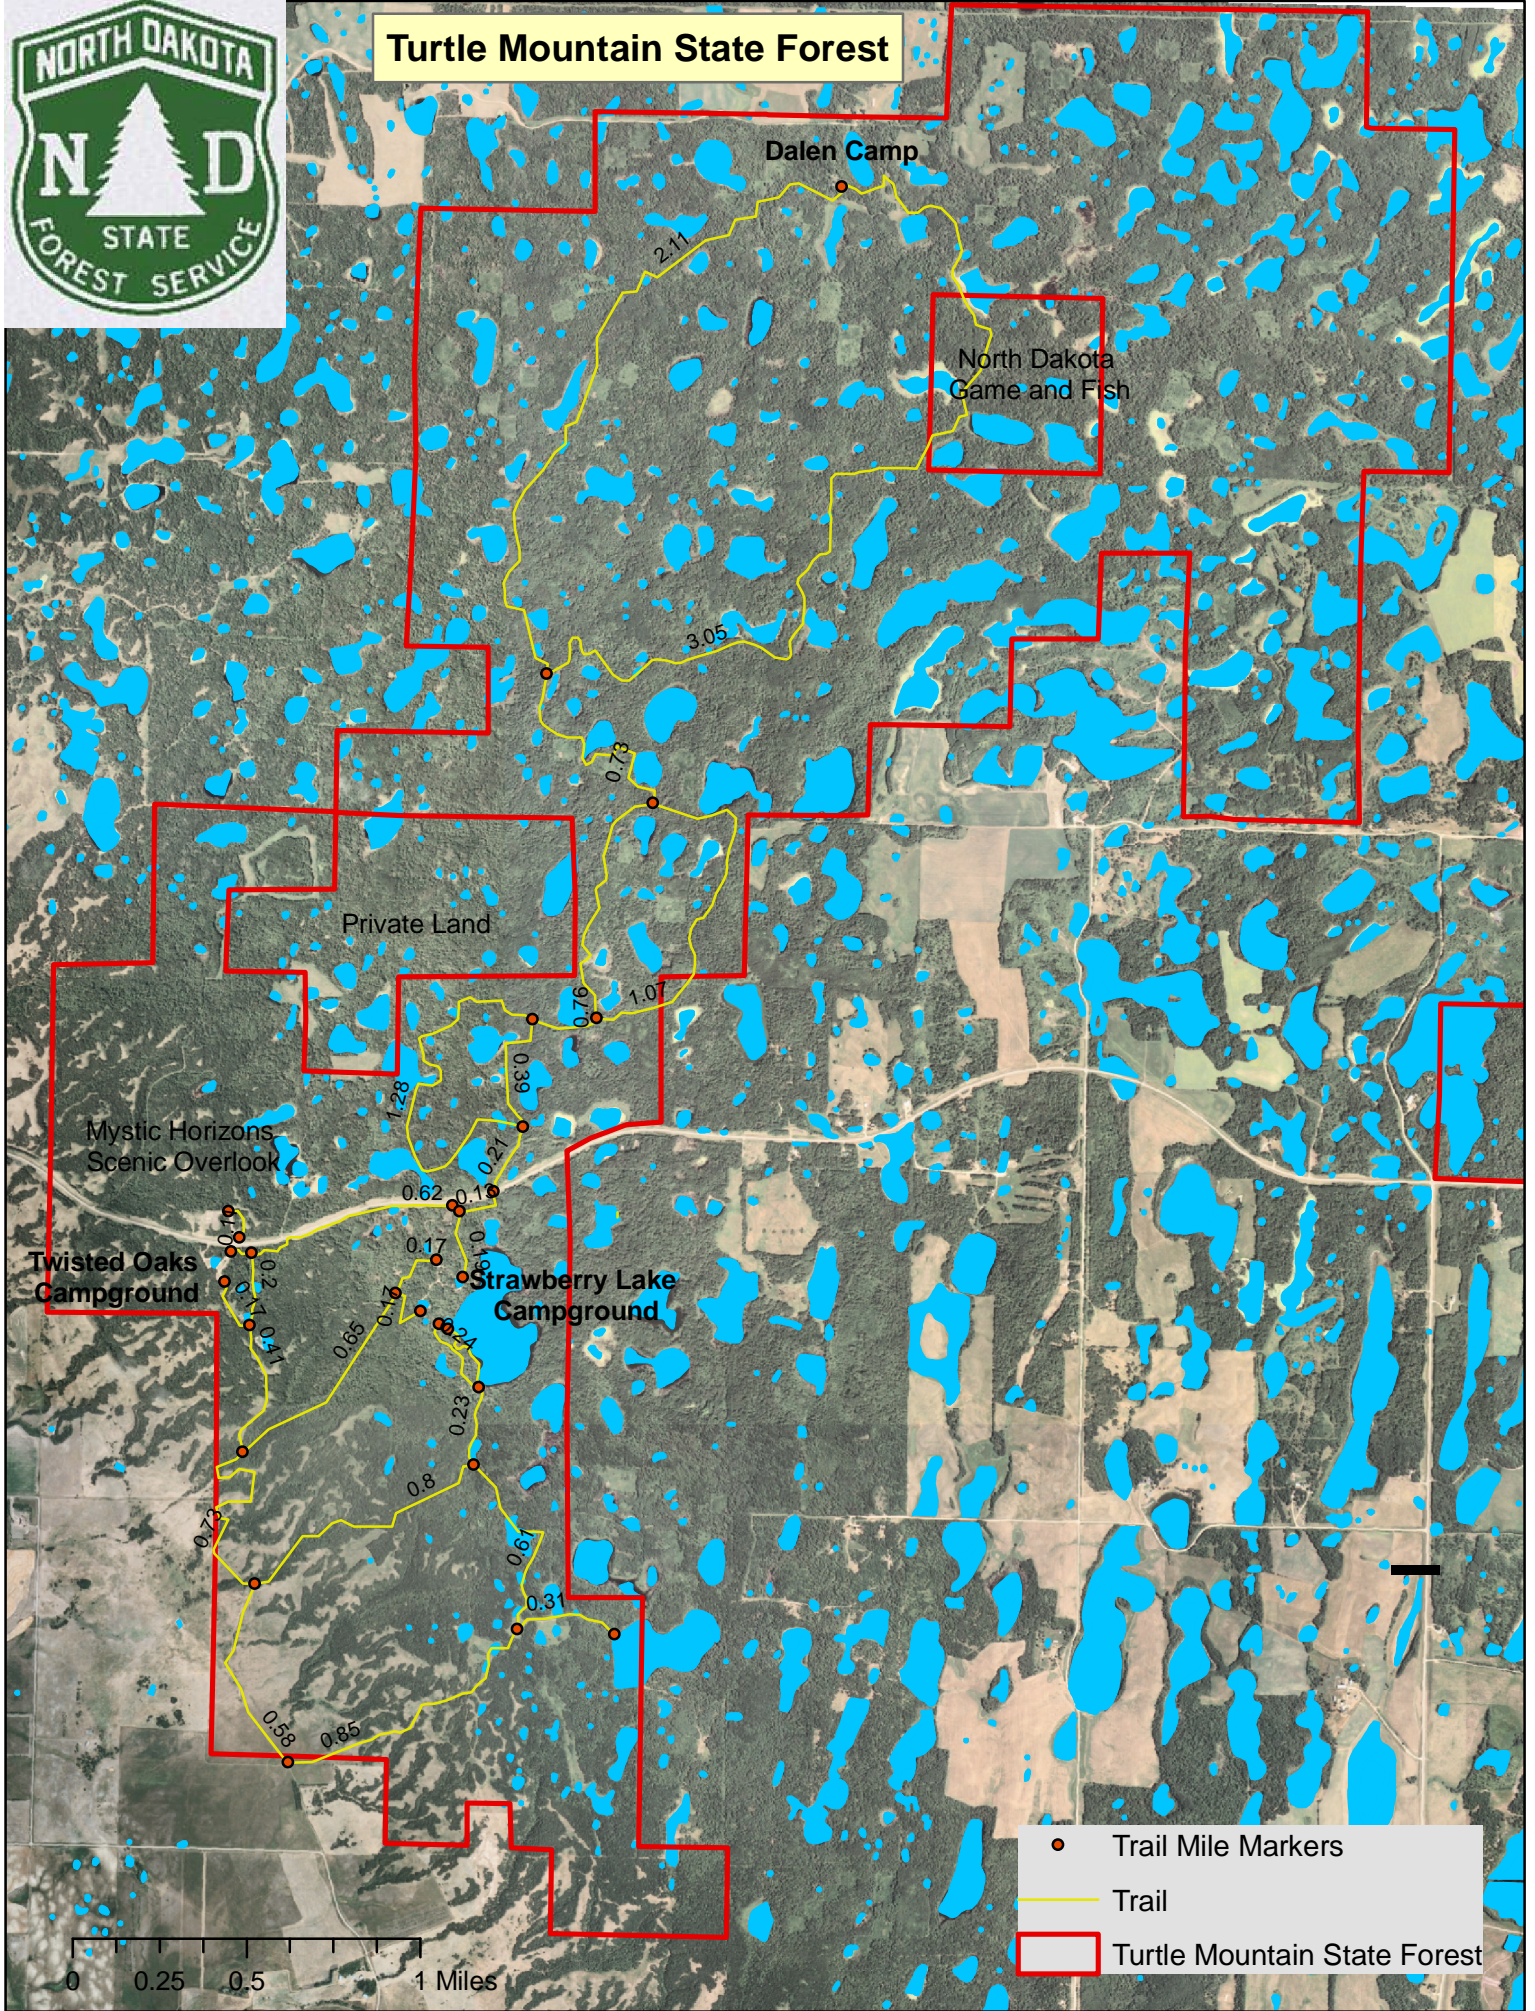

# Turtle Mountain State Forest

- Trail Mile Markers
- Trail
- Turtle Mountain State Forest

0 0.25 0.5 1 Miles