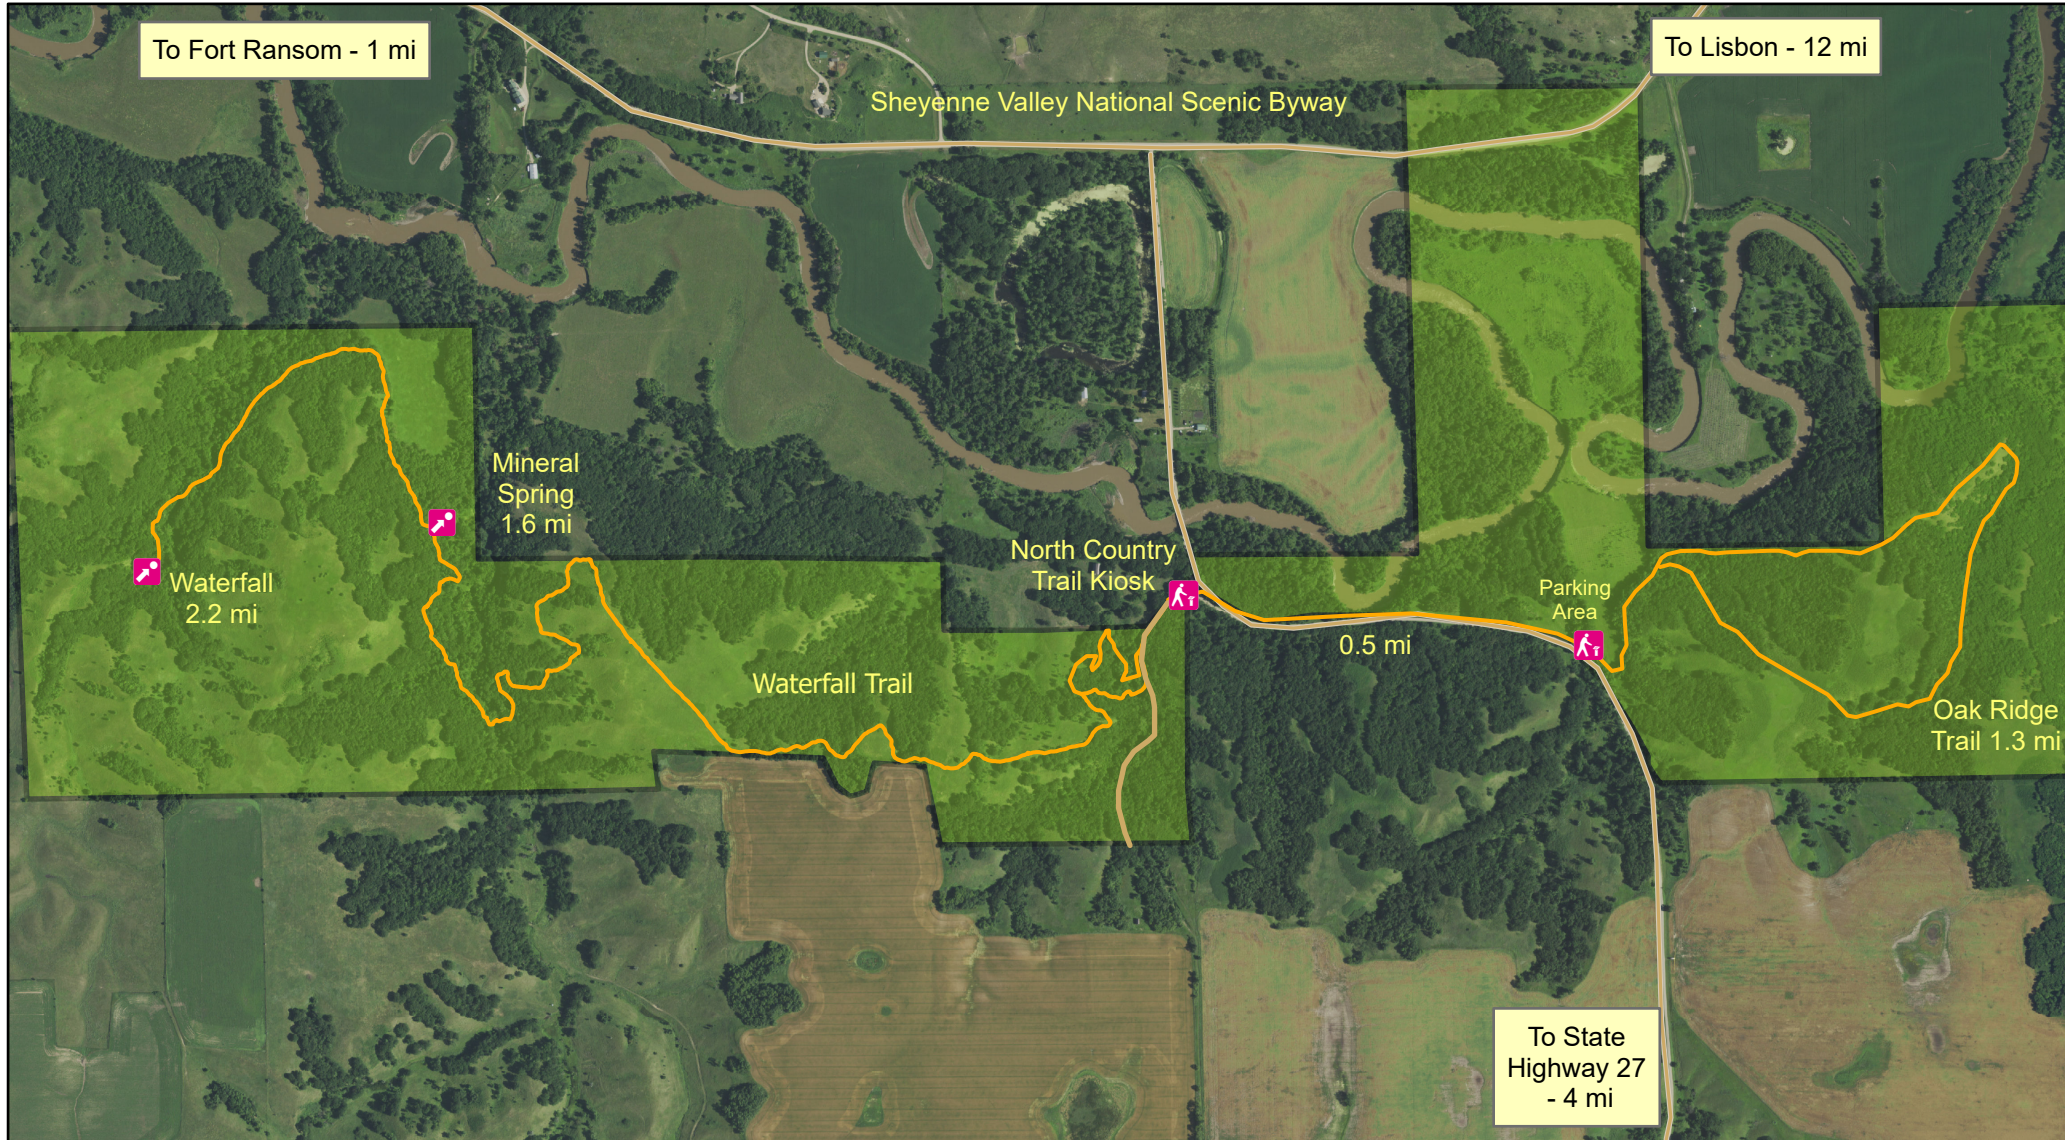

Sheyenne River State Forest

	Points of Interest
	Trail Heads
	North Country Trail
	Sheyenne River State Forest
	Gravel road