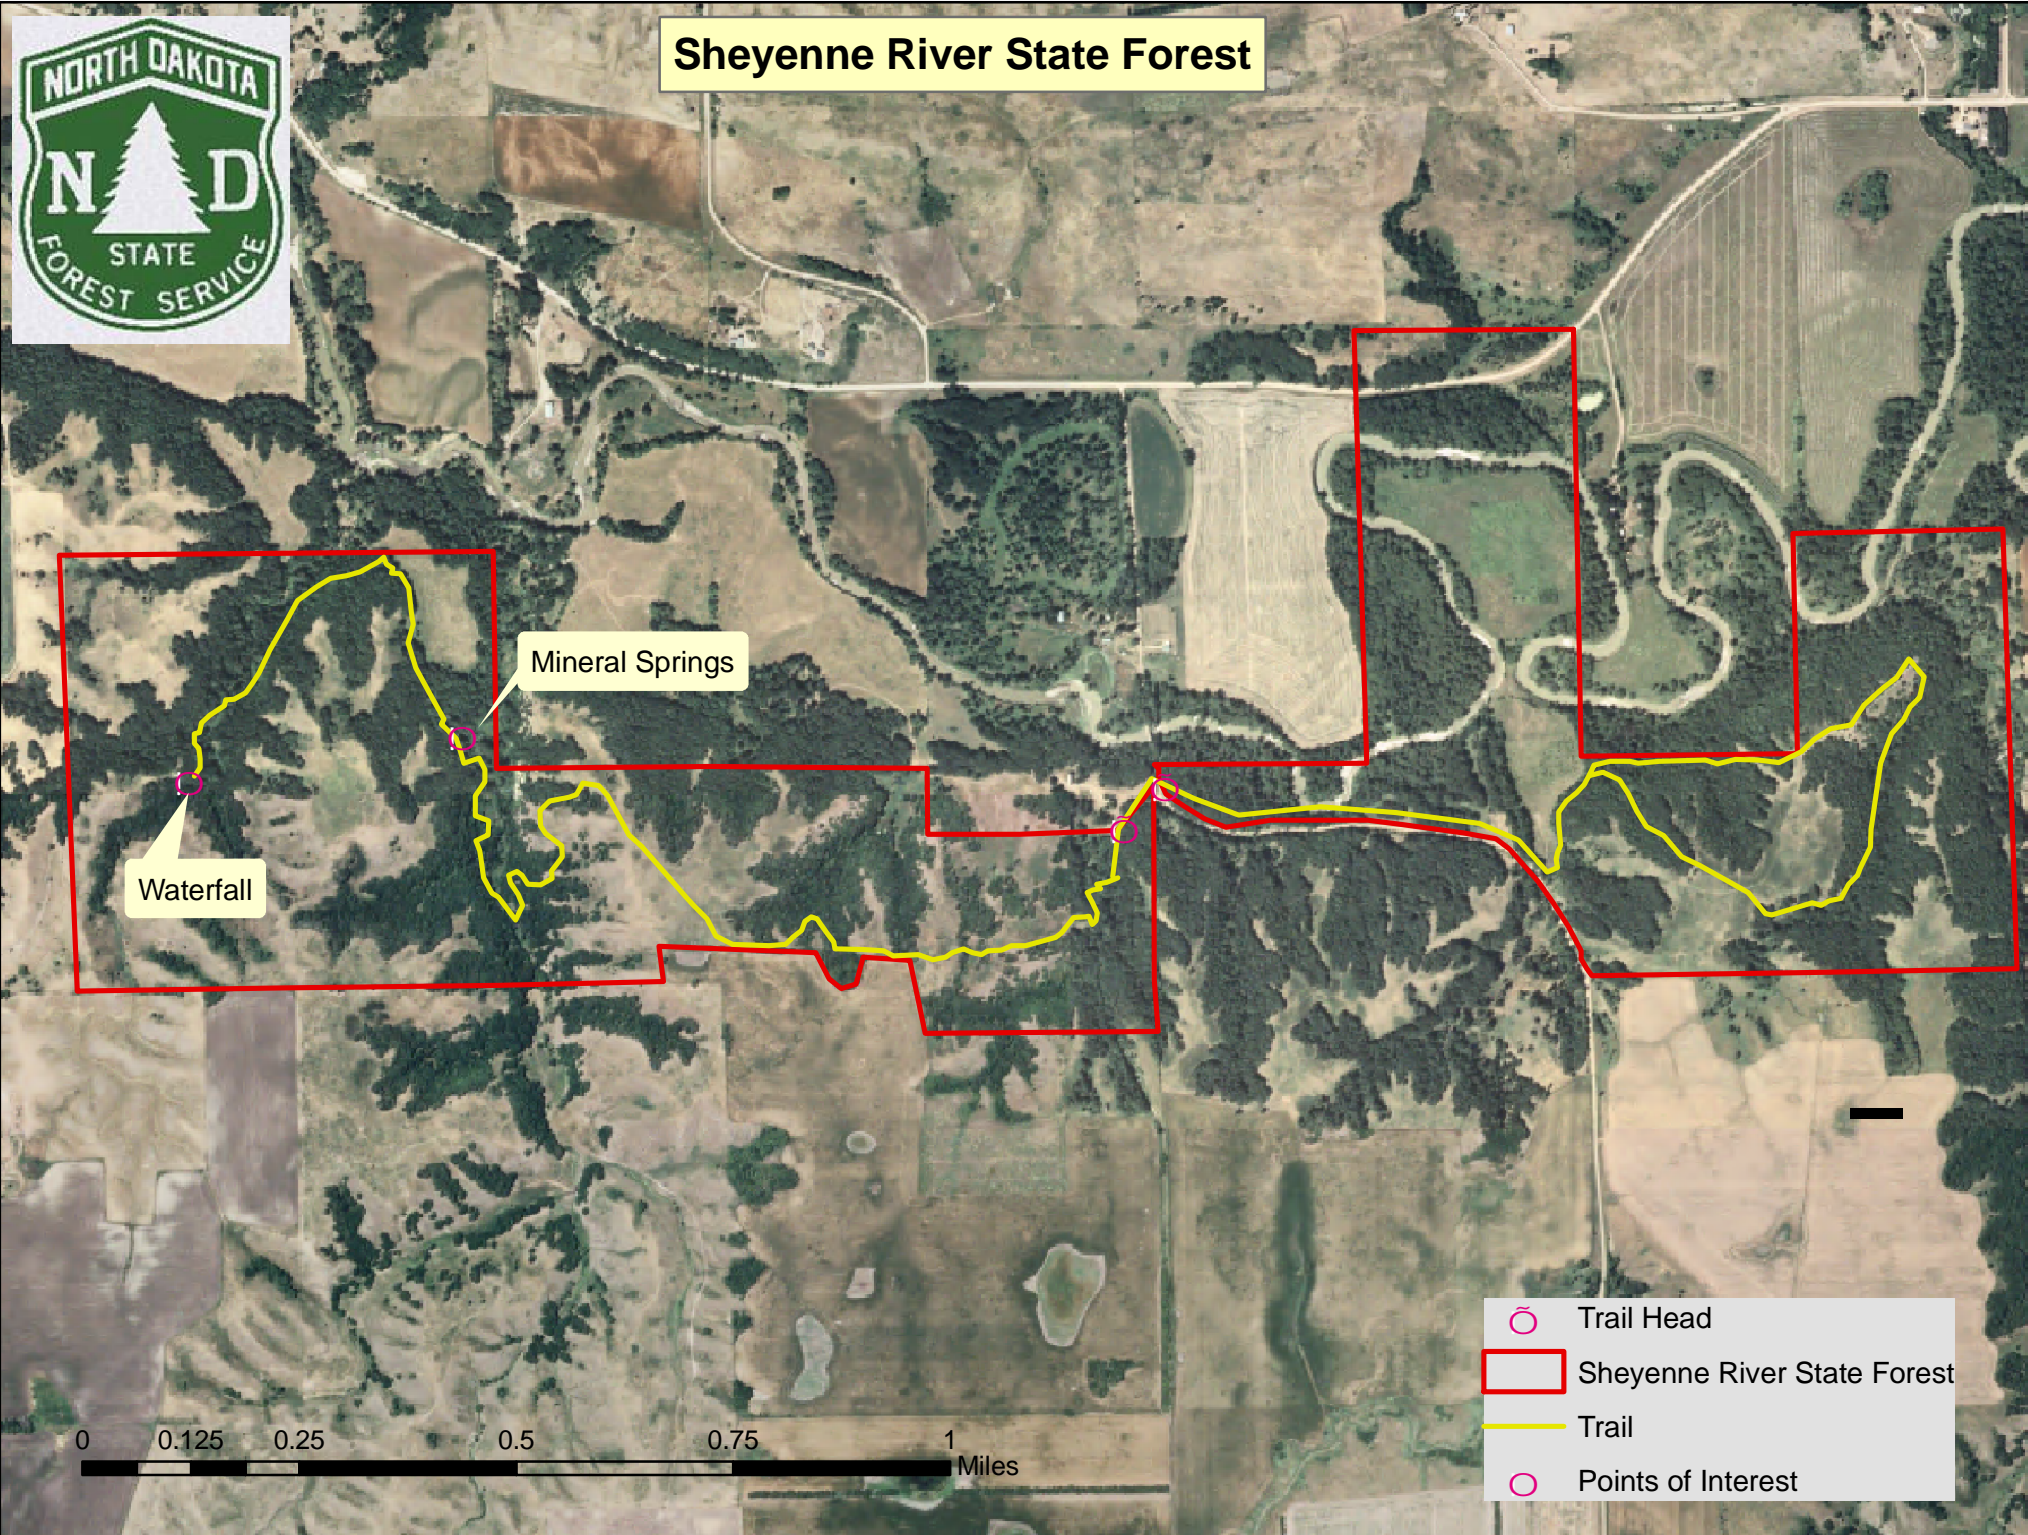

# Sheyenne River State Forest

Mineral Springs

Waterfall

-  Trail Head
-  Sheyenne River State Forest
-  Trail
-  Points of Interest

0 0.125 0.25 0.5 0.75 1 Miles