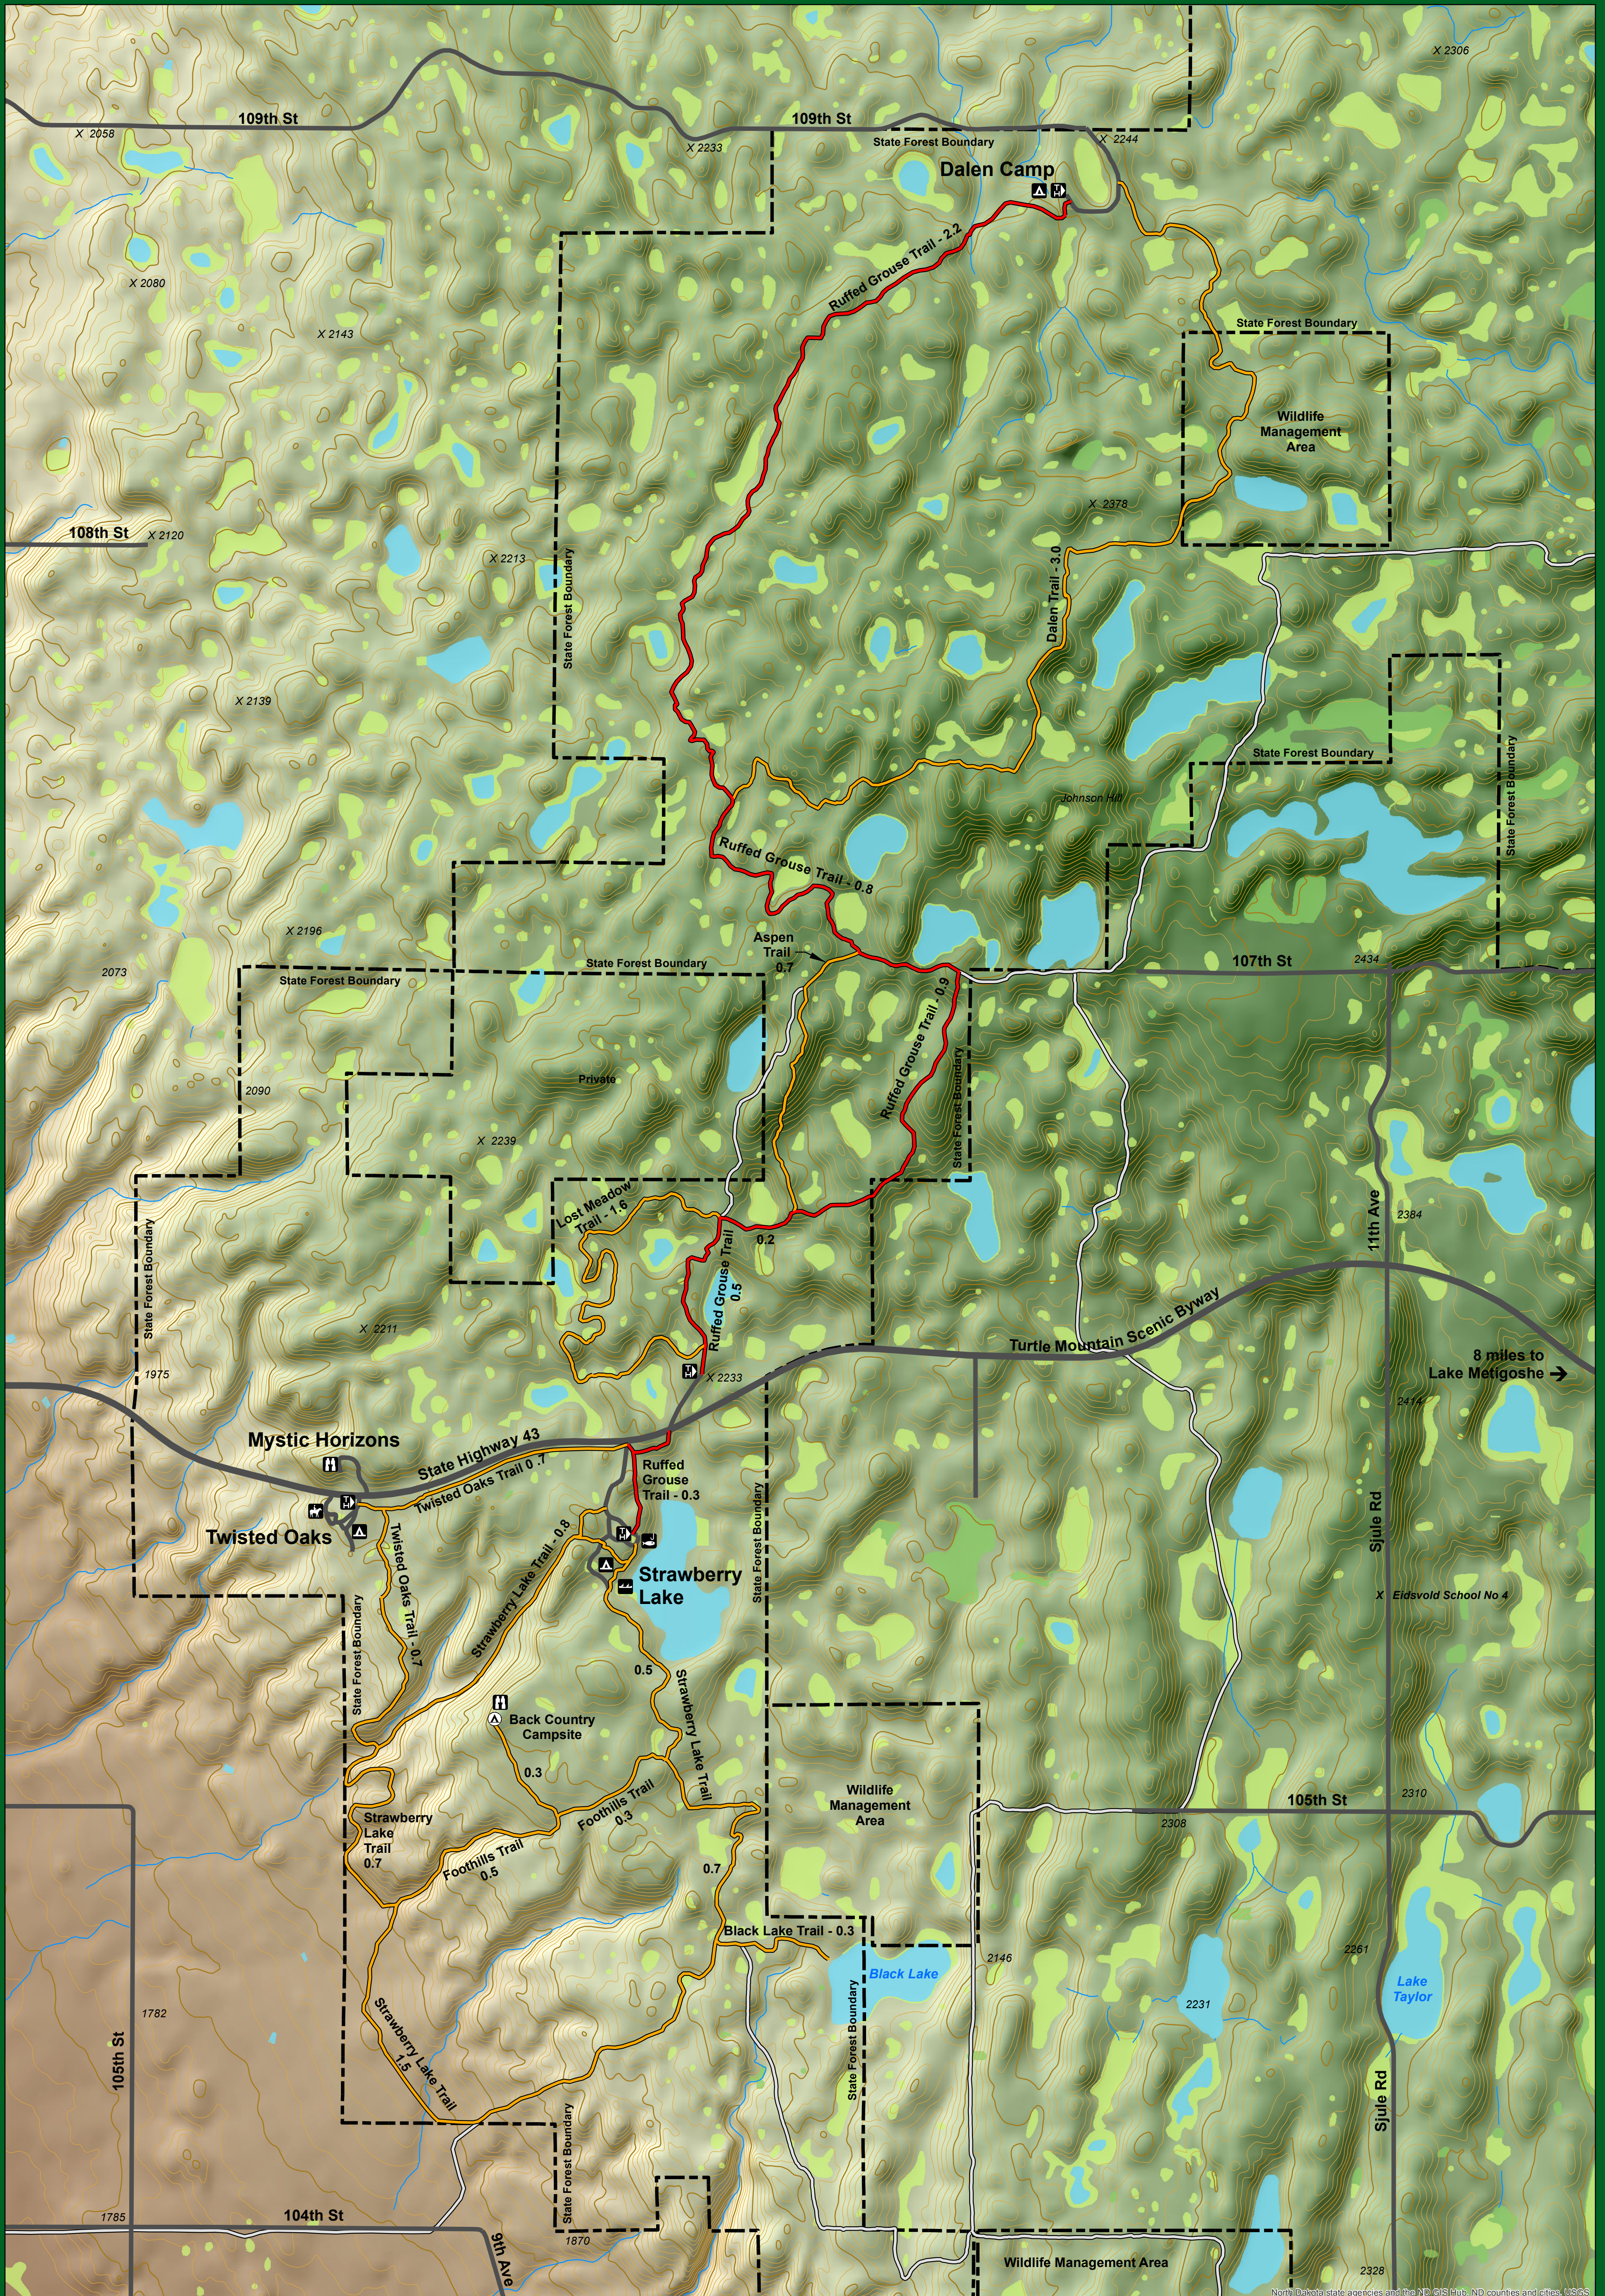

Turtle Mountain State Recreational Forest Trails

- Primitive Camp
- Campground
- Canoe Launch
- Equestrian Area
- Fishing
- Scenic Overlook
- Trailhead
- 10 Ft Contour
- 50 Ft Contour
- Snowmobile Only Trails
- Non-Motorized Multiuse Trails
- Snowmobile Use in Winter
- Main Trunk Trail
- Others Trails

Notes:
 Trail Segment lengths are in miles.
 Visit webpages listed on this map
 for use rules.

Load this map on
 your smart phone:
[www.ag.ndsu.edu/ndfs/
 programs-and-services/
 turtle-mountain-state-forest](http://www.ag.ndsu.edu/ndfs/programs-and-services/turtle-mountain-state-forest)

9/19/16

0 0.125 0.25 0.5 Miles

www.ag.ndsu.edu/ndfs www.parkrec.nd.gov