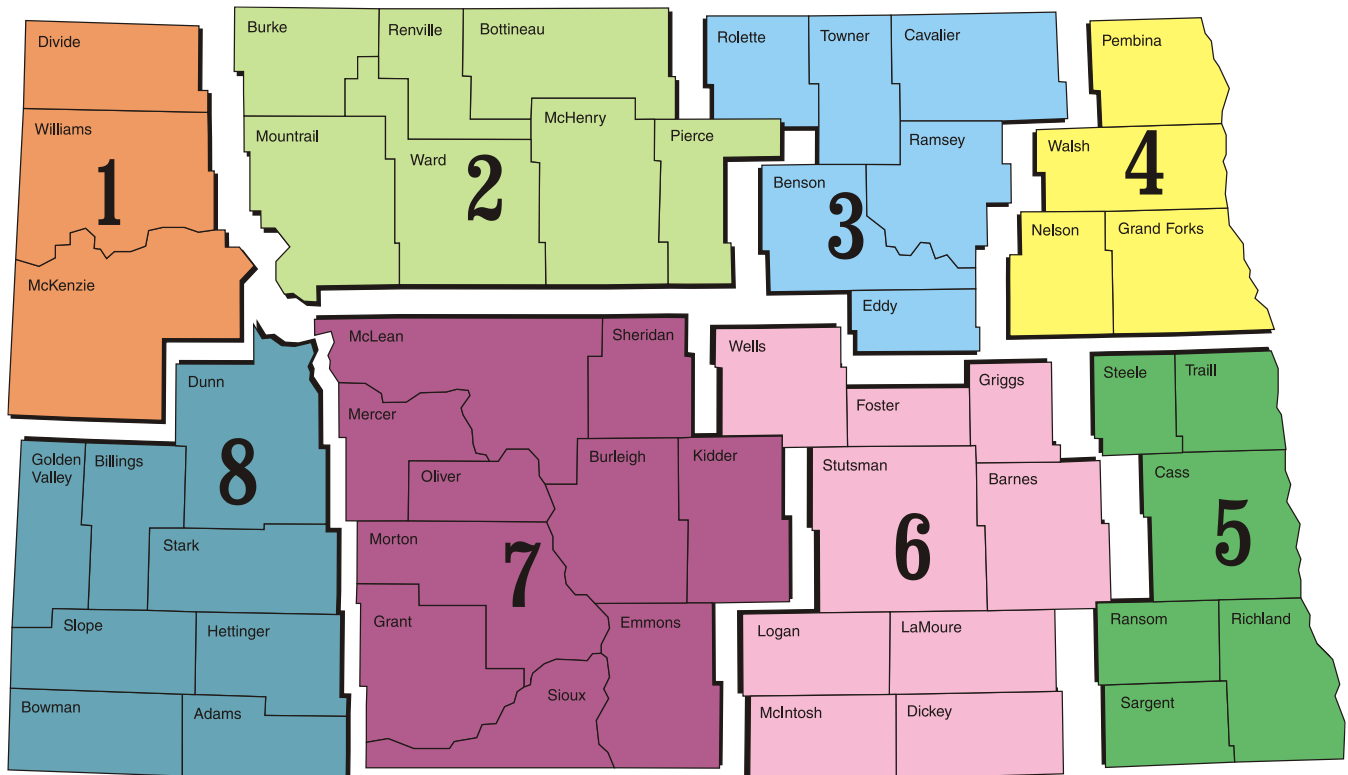

# North Dakota Parent Education Network

\*Some regions have limited staff. These regions cannot offer programming in every county.

**Region 1**  
**Parent and Family Resource Center**  
 Shanda Harstad, Extension Parent Educator  
 Williams County Extension Office  
 302 E Broadway, Williston ND 58801  
 Phone: (701) 577-4595 Fax: (701) 577-4597  
 shanda.harstad@ndsu.edu