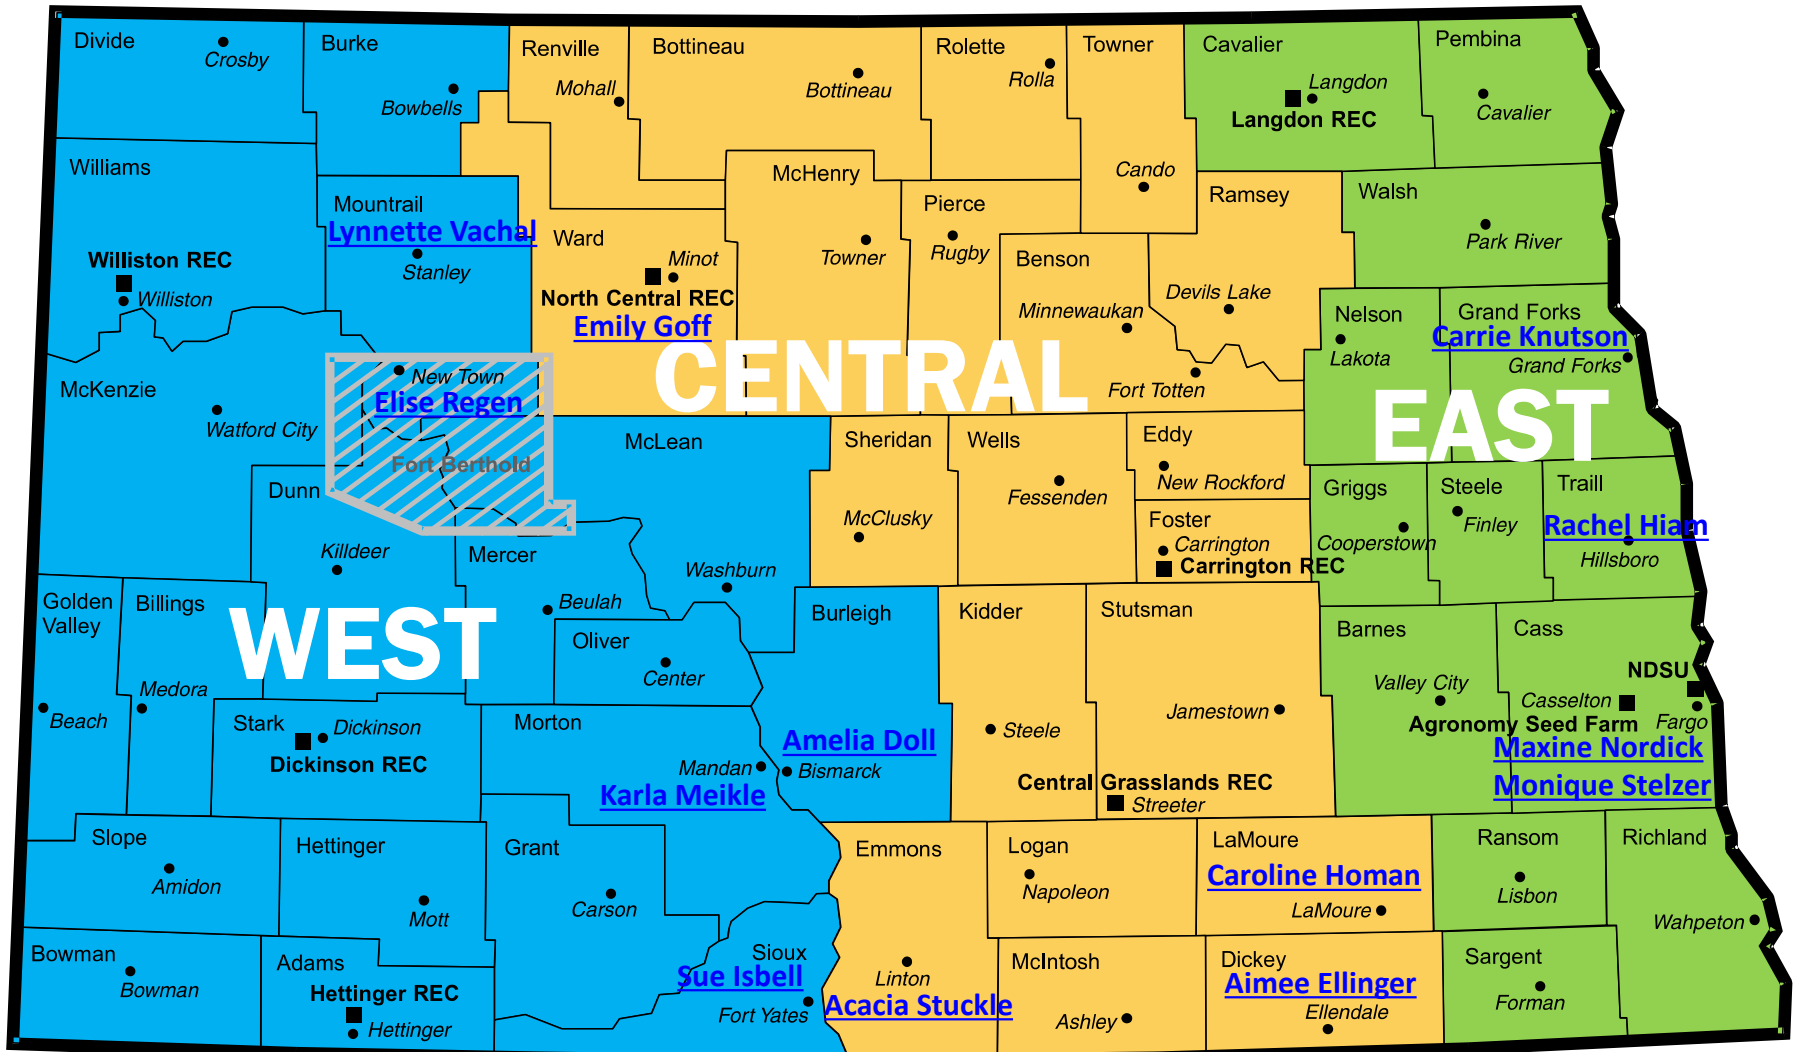

Click on an agent's name to go to her/his listing in the [Extension Staff Directory](#).

West District

Jim Gray , District Director
Office 701-328-9716; Cell 701-330-2588
jim.gray@ndsu.edu

Central District

Ron Wiederholt, District Director
Office 701-231-7171; Cell 701-652-5391
ron.wiederholt@ndsu.edu

East District

Kim Ruliffson, District Director
Office 701-780-8229; Cell 701-335-3622
kimberly.ruliffson@ndsu.edu