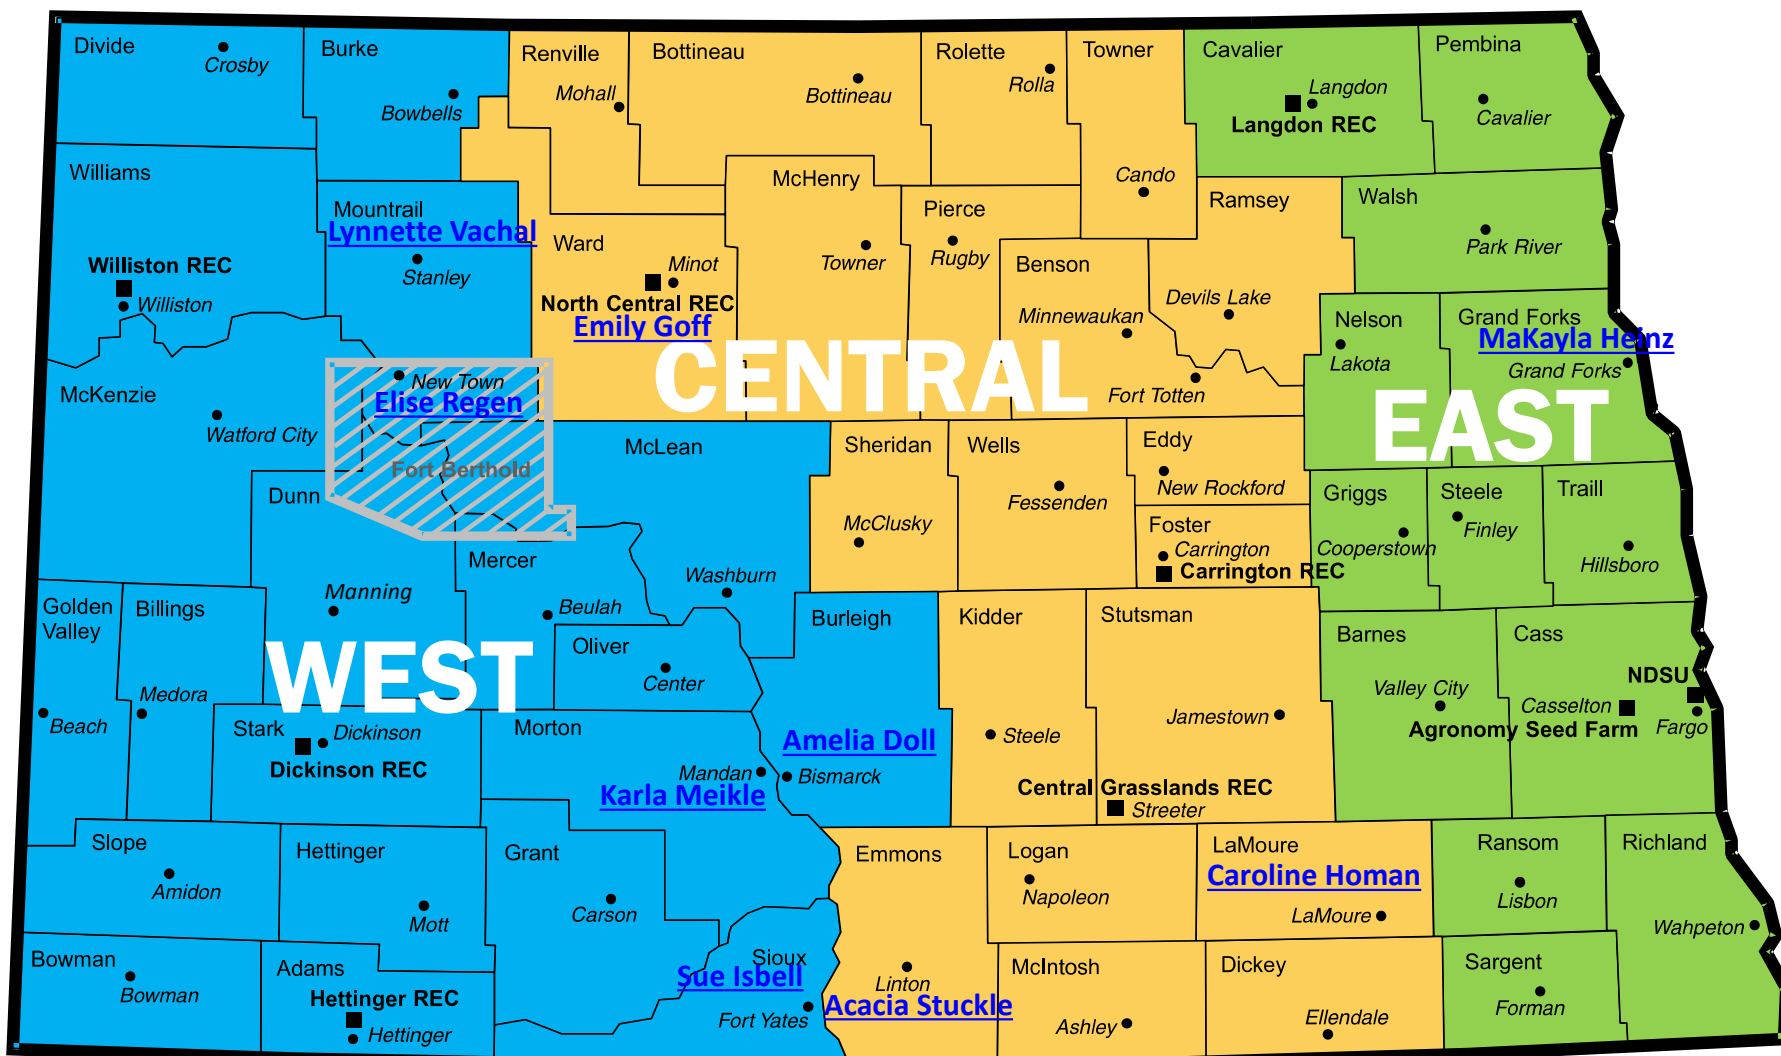

Click on an agent's name to go to her/his listing in the [Extension Staff Directory](#).

West District

Jim Gray , District Director
Office 701-328-9716; Cell 701-330-2588
jim.gray@ndsu.edu

Central District

Ron Wiederholt, District Director
Office 701-652-2951; Cell 701-652-5391
ron.wiederholt@ndsu.edu

East District

Kim Ruliffson, District Director
Office 701-780-8229; Cell 701-335-3622
kimberly.ruliffson@ndsu.edu