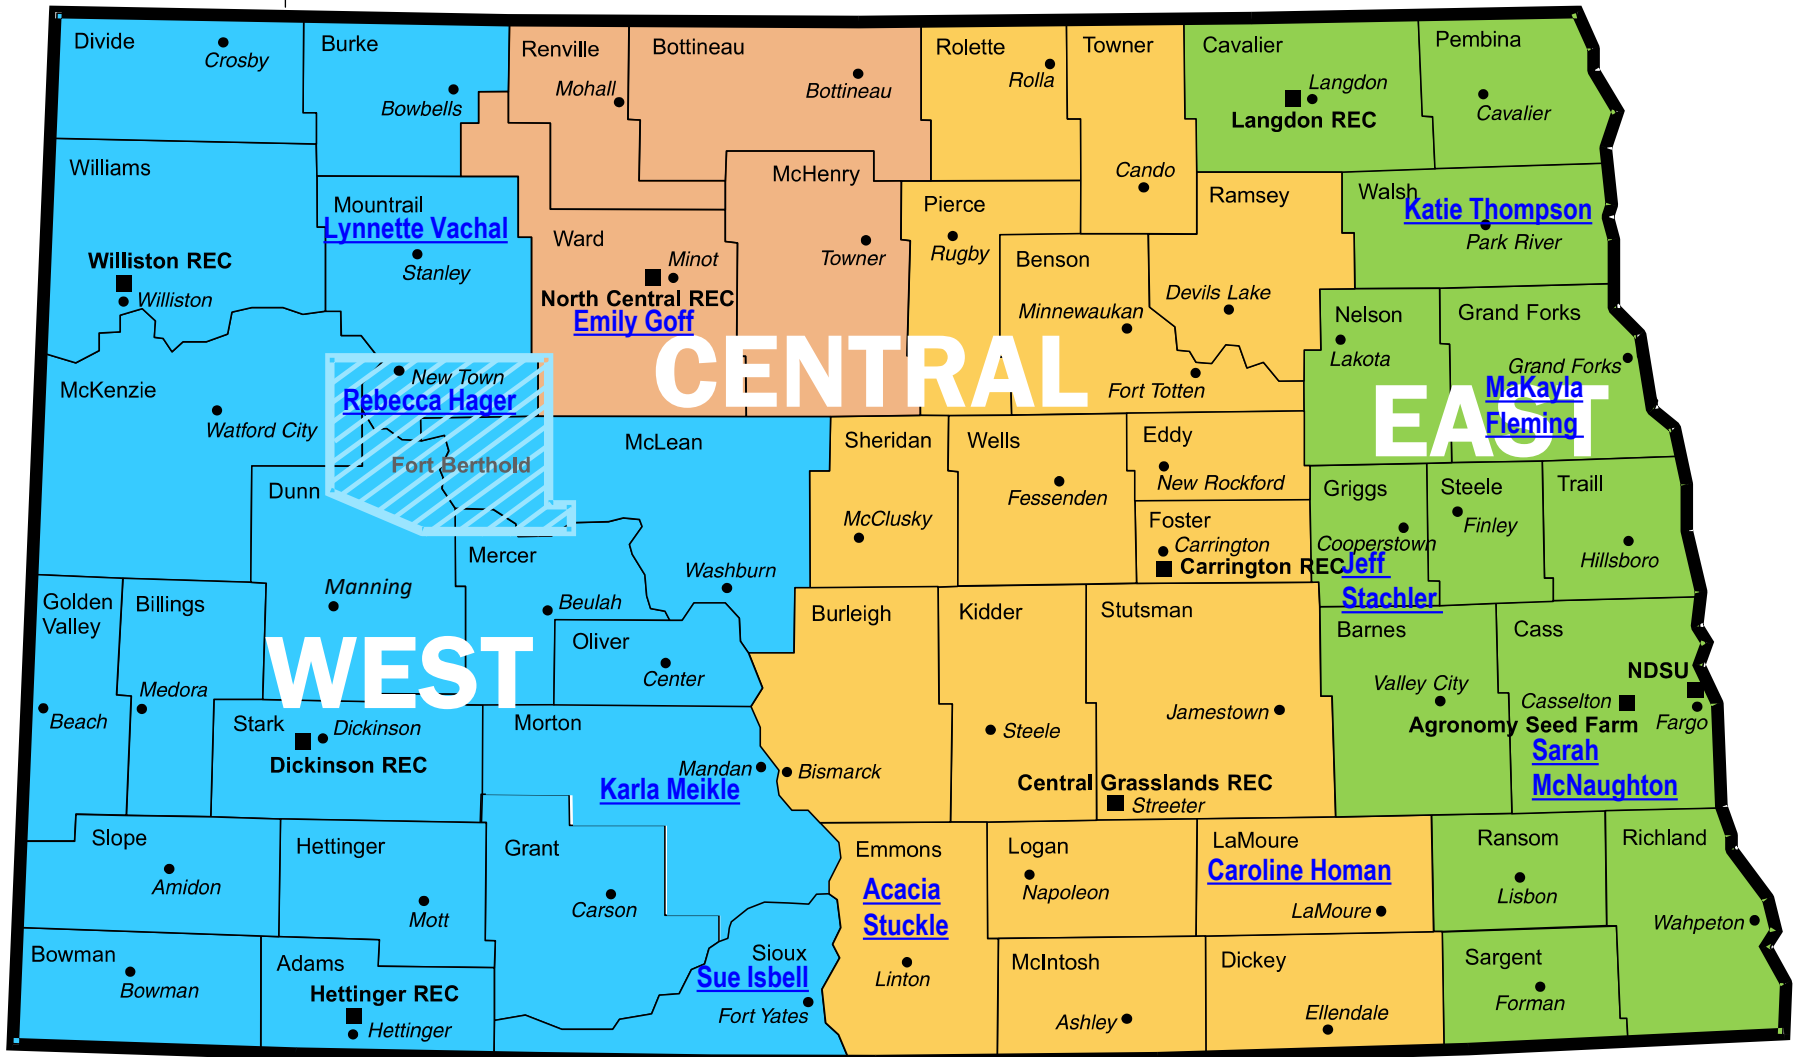

Click on an agent's name to go to her/his listing in the [Extension Staff Directory](#).

West District

Jim Gray, District Director
p: 701-328-9716 c: 701-330-2588
jim.gray@ndsu.edu

North Central District

Shana Forster, Interim District Director
p: 701-857-7679
shana.forster@ndsu.edu

Central District

Dena Kemmet, District Director
p: 701-328-9731
dena.kemmet@ndsu.edu

East District

Lesley Lubenow, District Director
p: 701-370-3482
lesley.lubenow@ndsu.edu