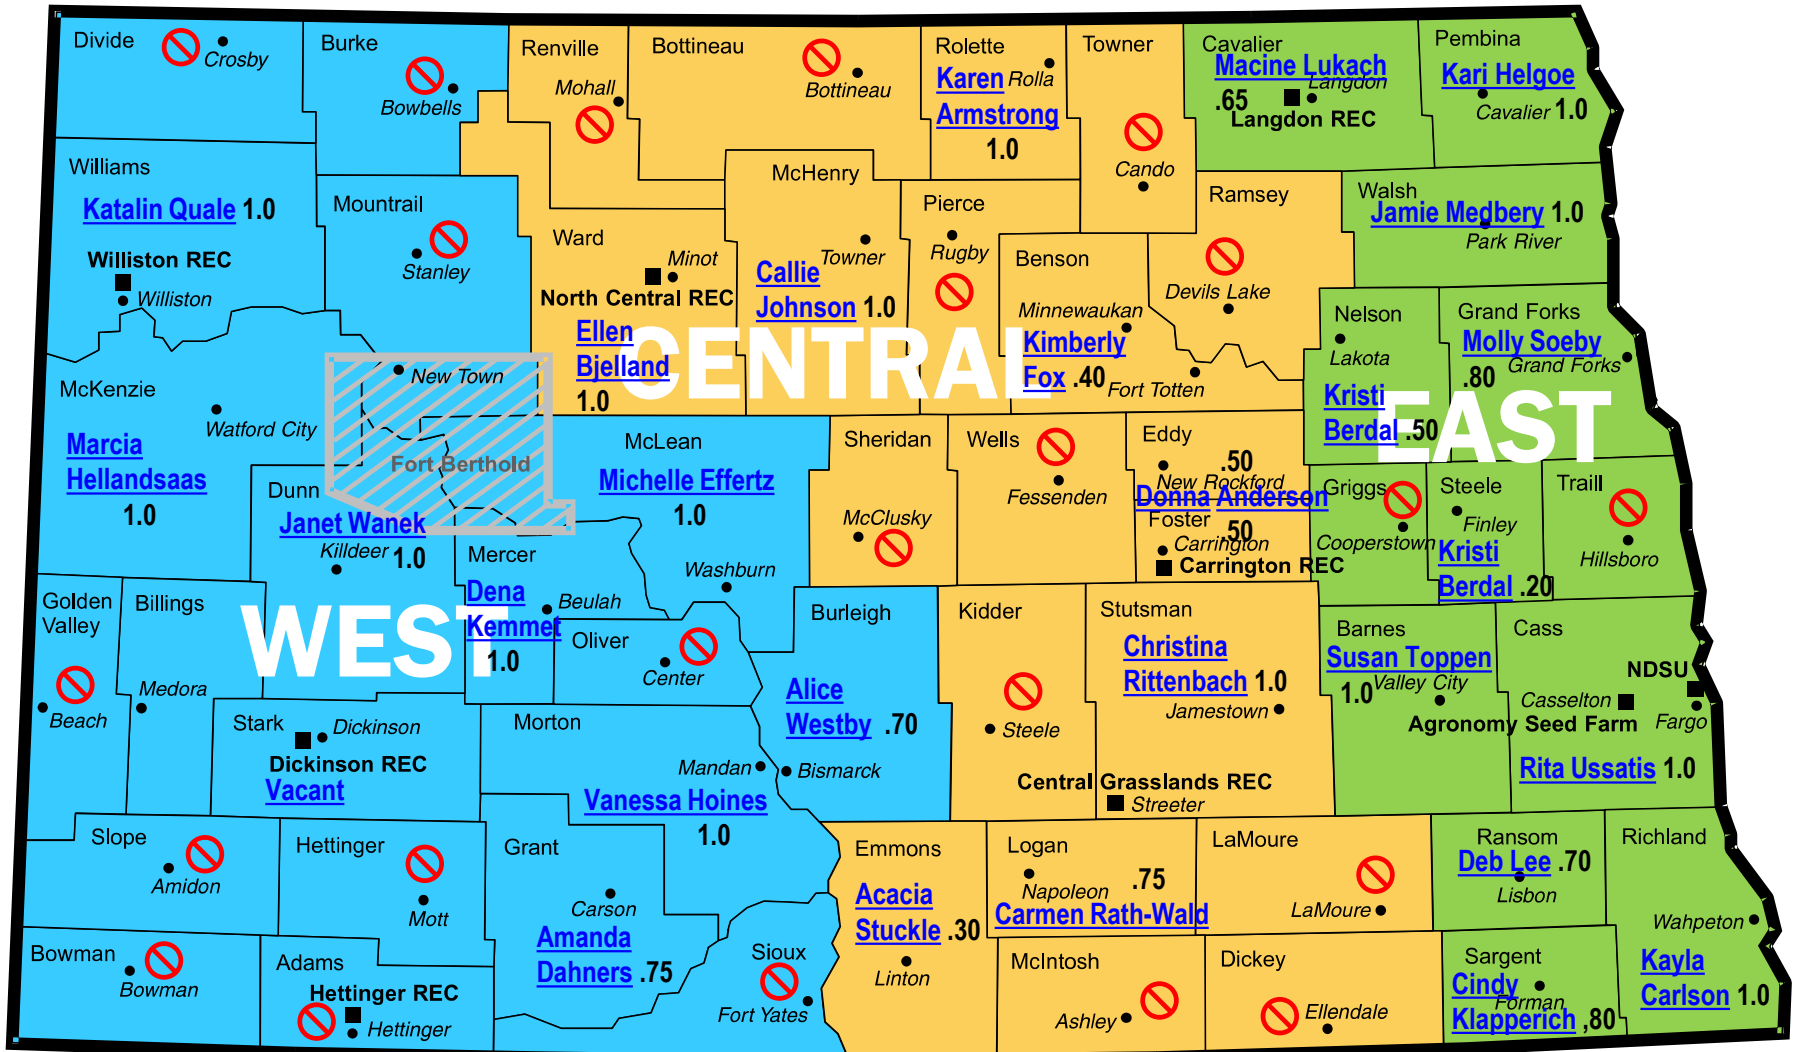

Click on an agent's name to go to her/his listing in the [Extension Staff Directory](#).

West District

Jim Gray , District Director
Office 701-328-9716; Cell 701-330-2588
jim.gray@ndsu.edu

Central District

Ron Wiederholt, District Director
Office 701-652-2951; Cell 701-652-5391
ron.wiederholt@ndsu.edu

East District

Kim Ruliffson, District Director
Office 701-780-8229; Cell 701-335-3622
kimberly.ruliffson@ndsu.edu