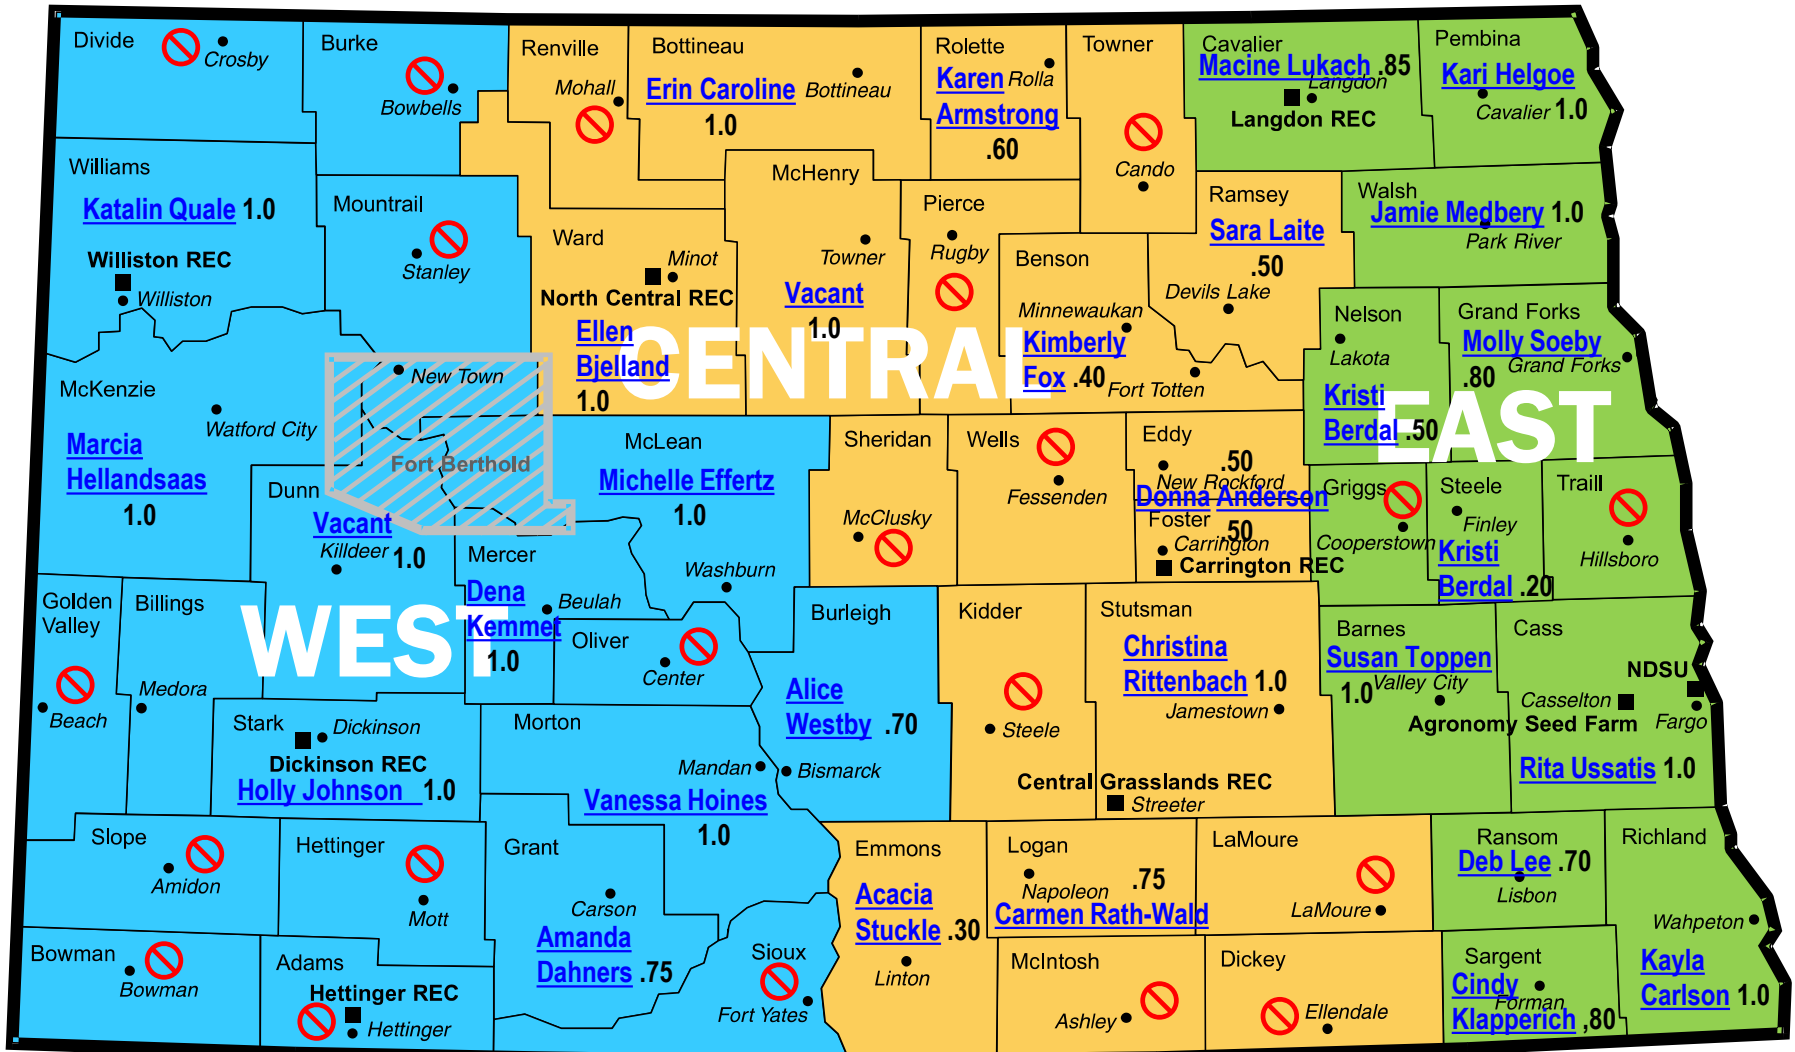

Click on an agent's name to go to her/his listing in the [Extension Staff Directory](#).

West District

Jim Gray , District Director
Office 701-328-9716; Cell 701-330-2588
jim.gray@ndsu.edu

Central District

Ron Wiederholt, District Director
Office 701-652-2951; Cell 701-652-5391
ron.wiederholt@ndsu.edu

East District

Kim Ruliffson, District Director
Office 701-780-8229; Cell 701-335-3622
kimberly.ruliffson@ndsu.edu