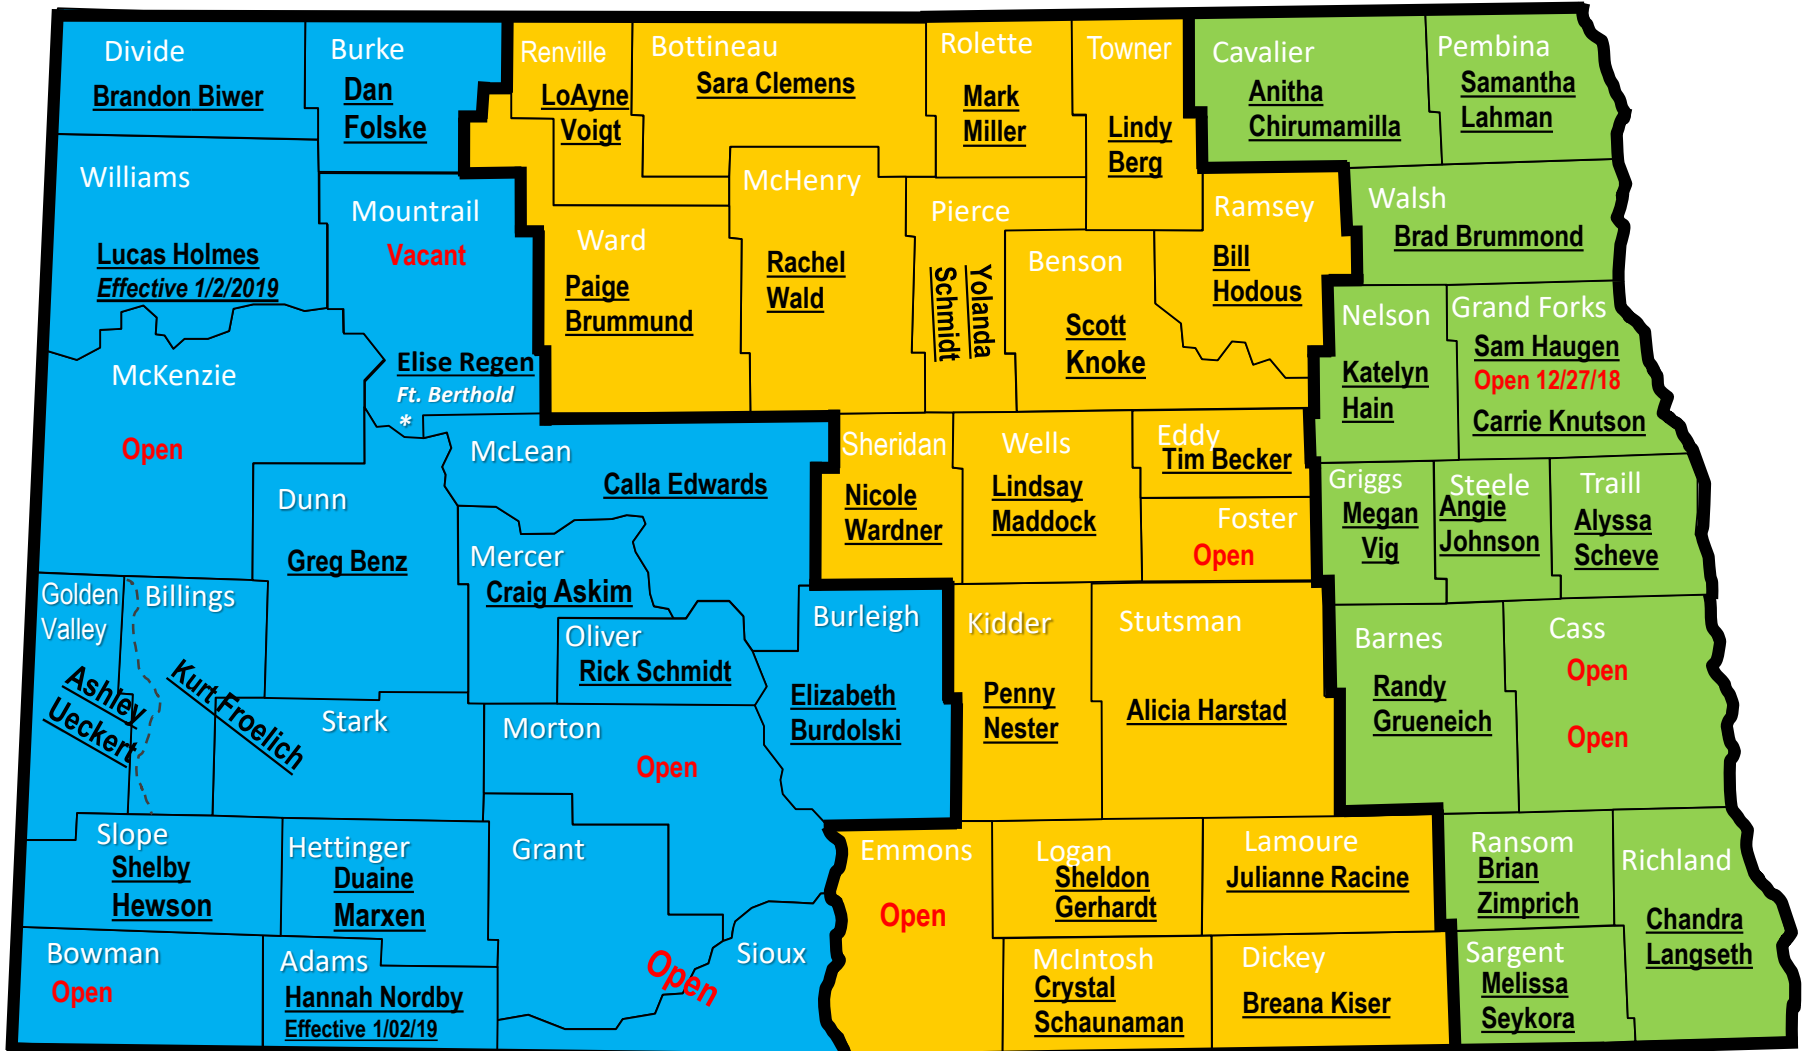

NDSU ANR Extension Agents

Directory: www.ag.ndsu.edu/extension/directory/counties

To go directly to the county contact page, right click on the agents name and choose Open Hyperlink

West District

Jim Gray
Office: (701) 328-9716; Cell: (701) 330-2588
jim.gray@ndsu.edu

Central District

Ron Wiederholt
Office: (701) 652-2951; Cell: (701) 652-5391
ron.wiederholt@ndsu.edu

East District

Kim Ruliffson
Office: (701) 780-8229; Cell: (701) 335-3622
kimberly.ruliffson@ndsu.edu