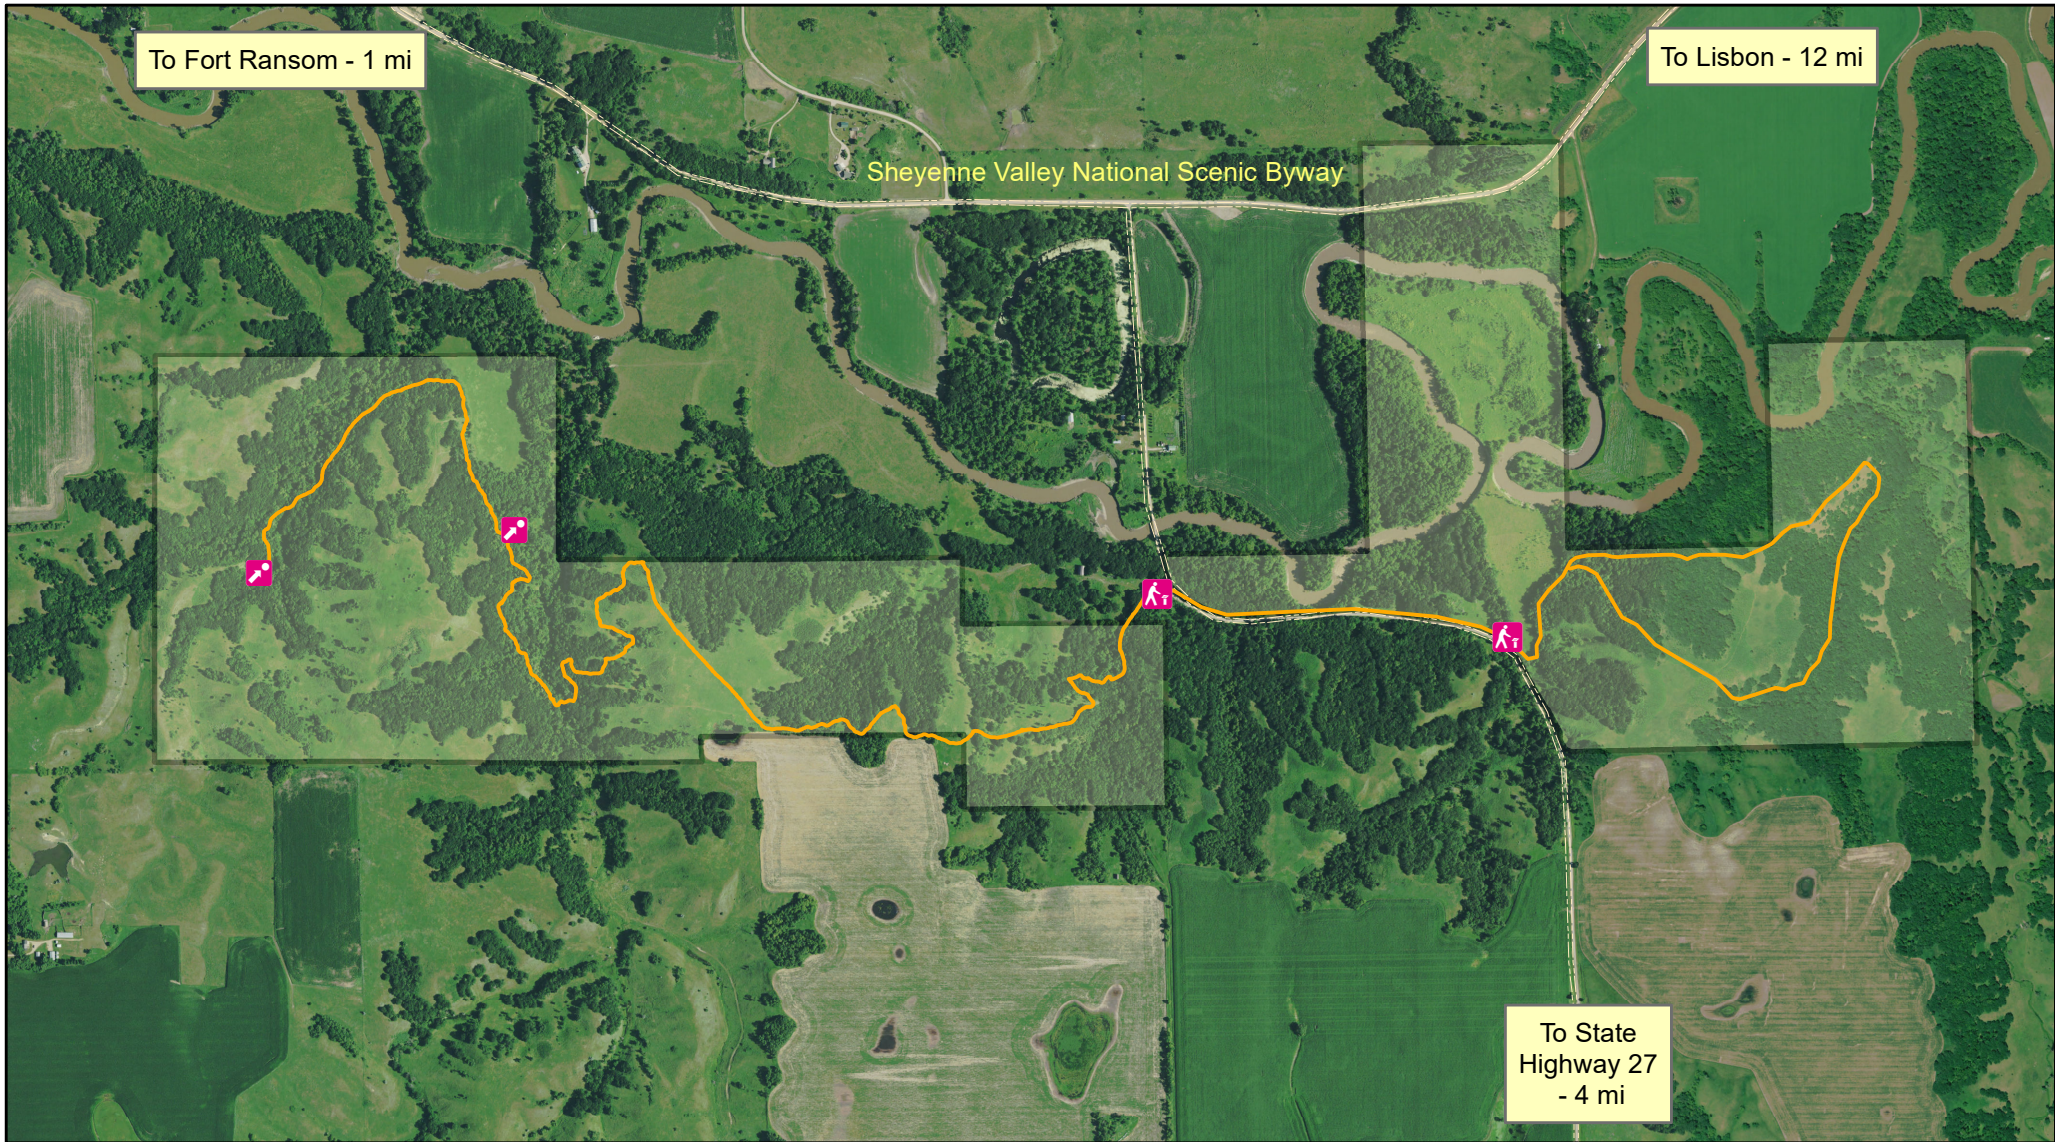

# Sheyenne River State Forest

-  Points of Interest
-  Trail Heads
-  North Country Trail
-  County Road