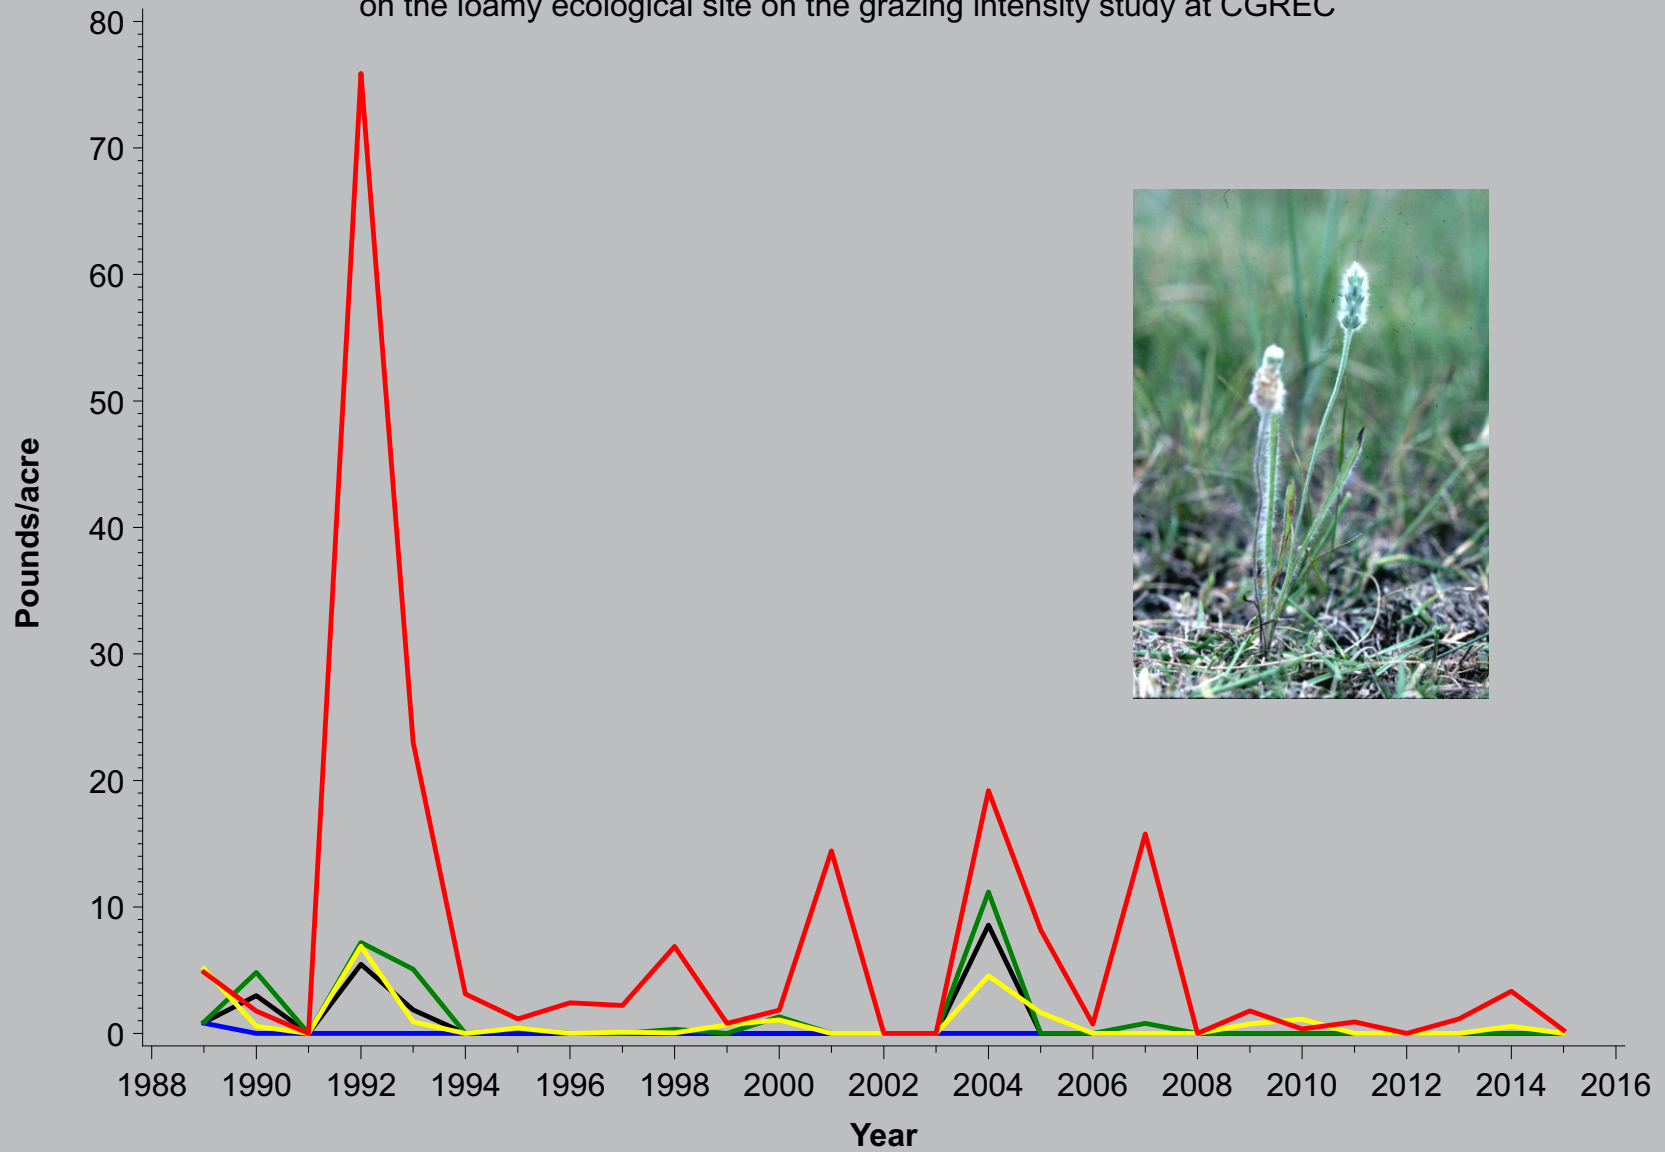

***Plantago patagonica* Jacq. - woolly plantain**
on the loamy ecological site on the grazing intensity study at CGREC

Treatment — Ungrazed — Light — Moderate — Heavy — Extreme