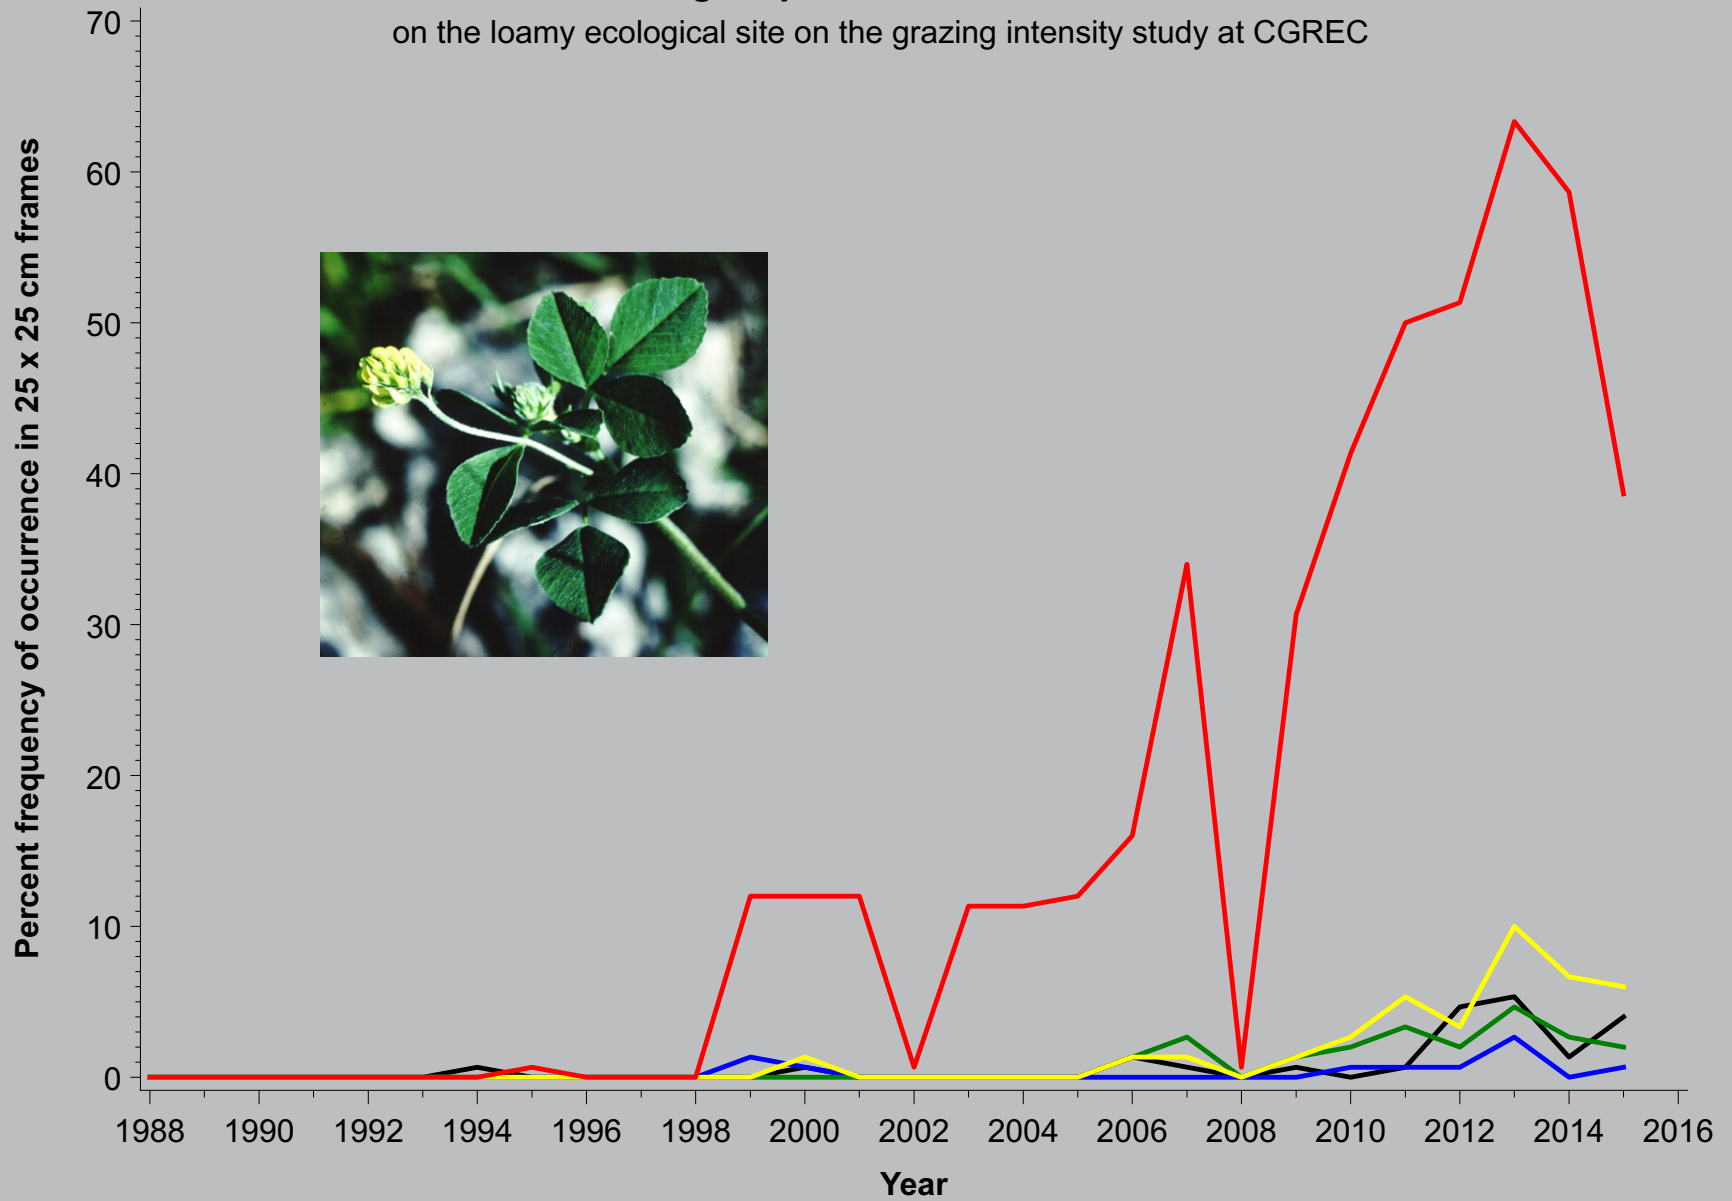

Medicago lupulina L. - black medic

on the loamy ecological site on the grazing intensity study at CGREC

Treatment

— Ungrazed

— Light

— Moderate

— Heavy

— Extreme