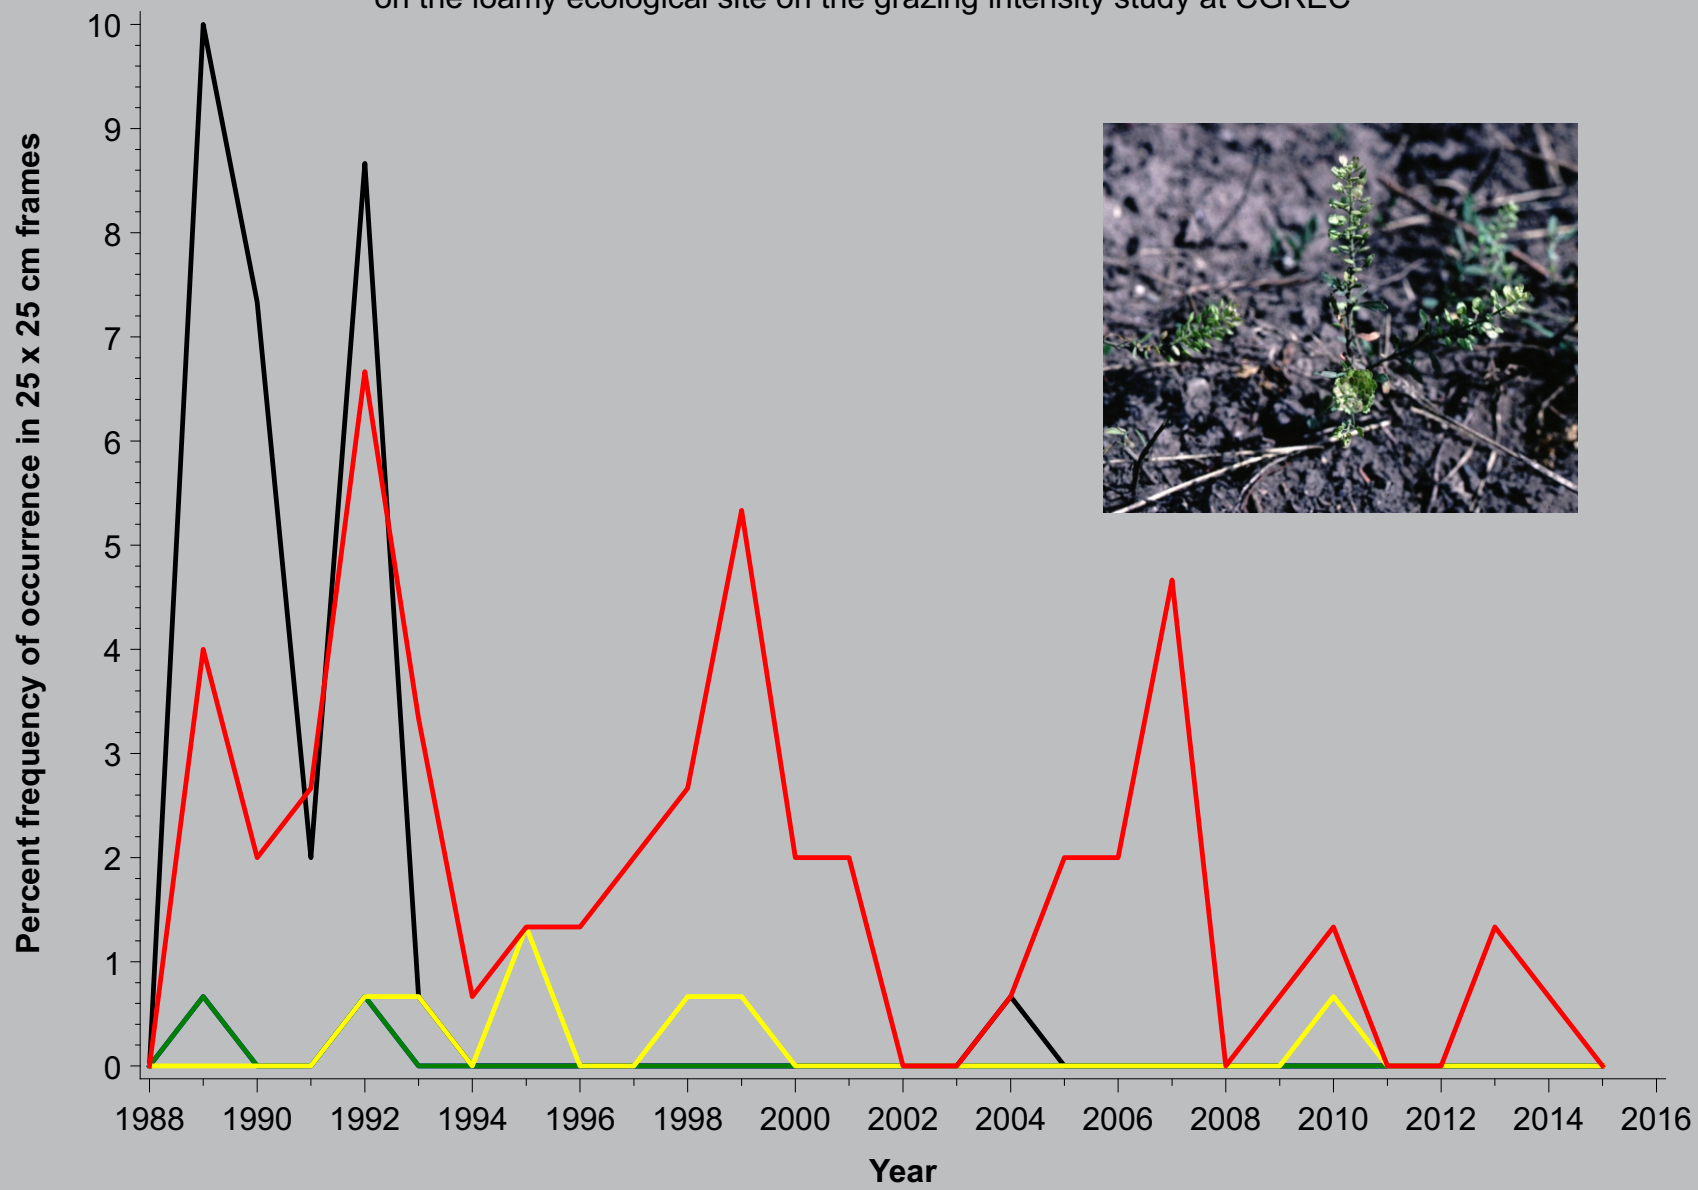

***Lepidium densiflorum* Schrad. - peppergrass**
on the loamy ecological site on the grazing intensity study at CGREC

Treatment — Ungrazed — Light — Moderate — Heavy — Extreme