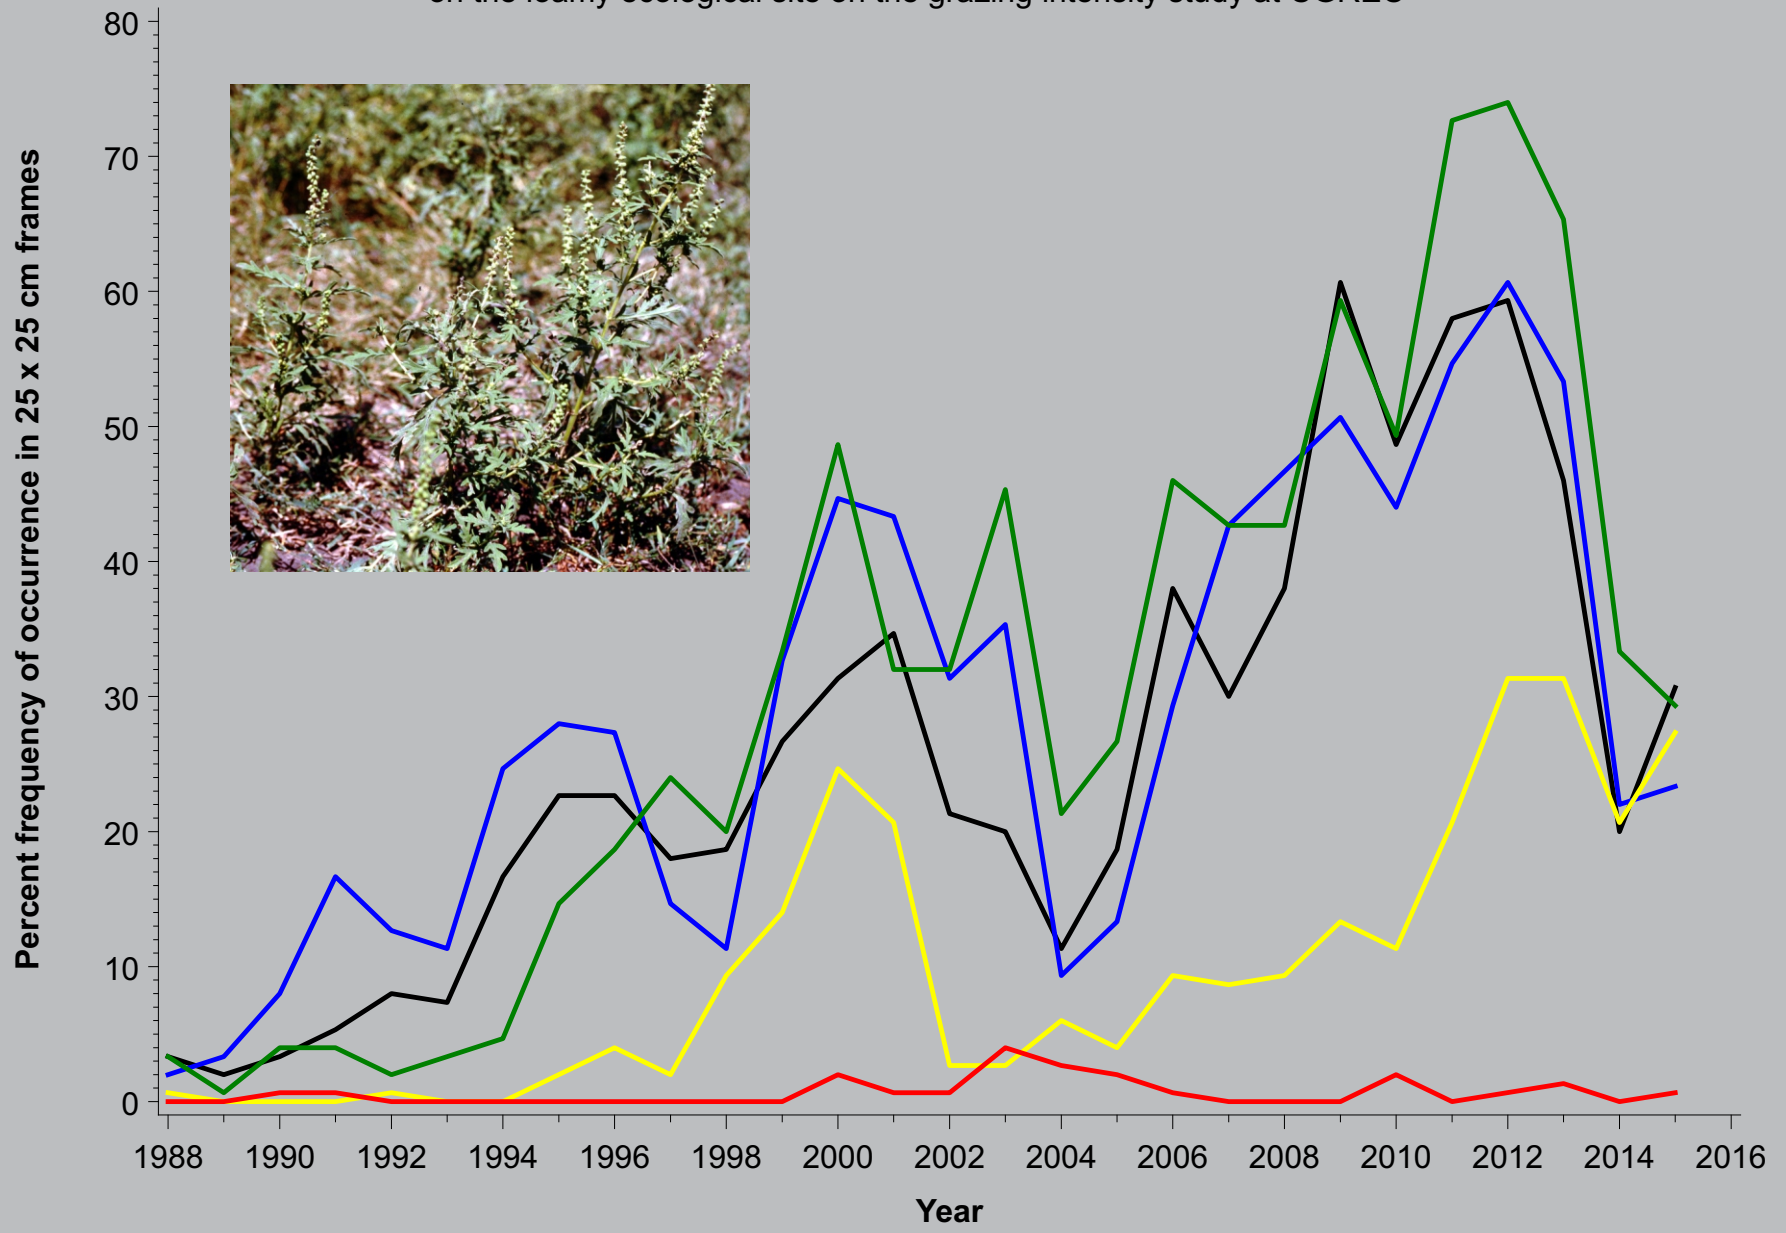

***Ambrosia psilostachya* DC. - western ragweed**  
on the loamy ecological site on the grazing intensity study at CGREC

**Treatment**    — Ungrazed    — Light    — Moderate    — Heavy    — Extreme