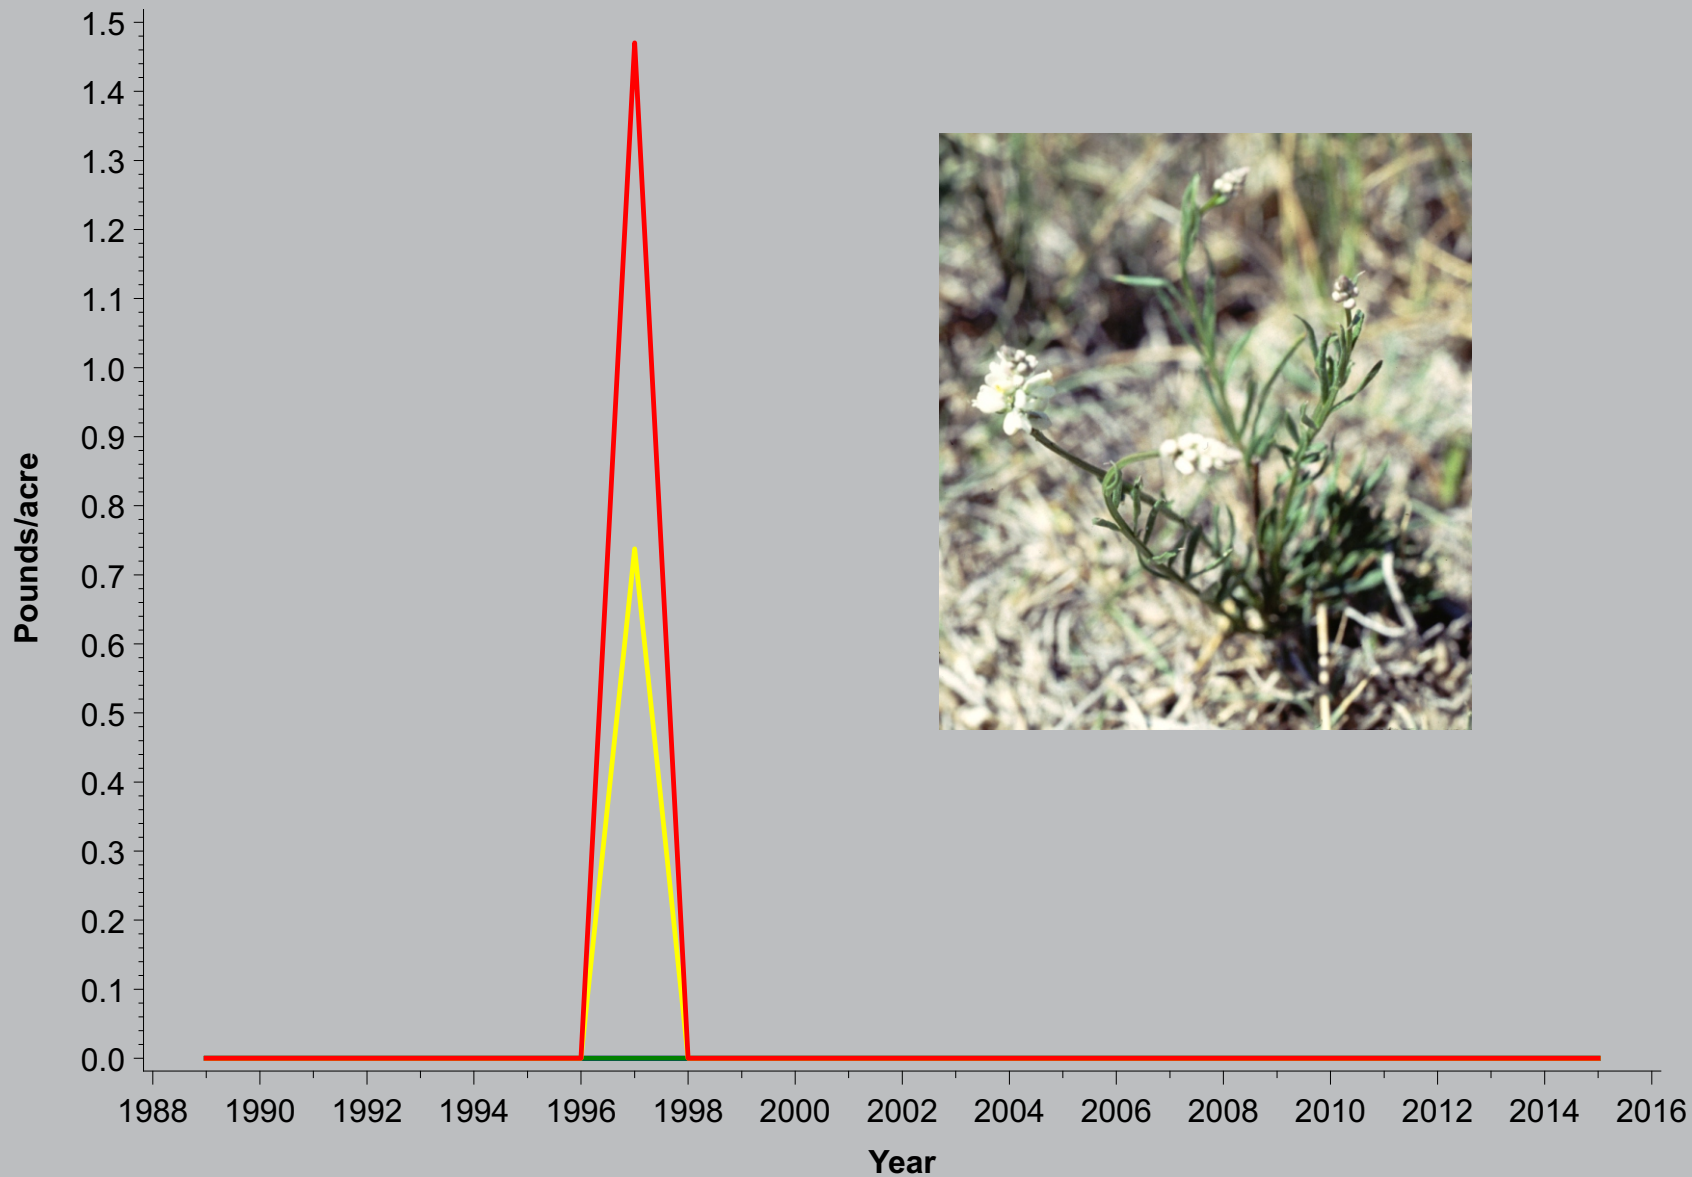

### *Polygala alba* Nutt. - white milkwort

on the loamy overflow ecological site on the grazing intensity study at CGREC

**Treatment** — Ungrazed — Light — Moderate — Heavy — Extreme