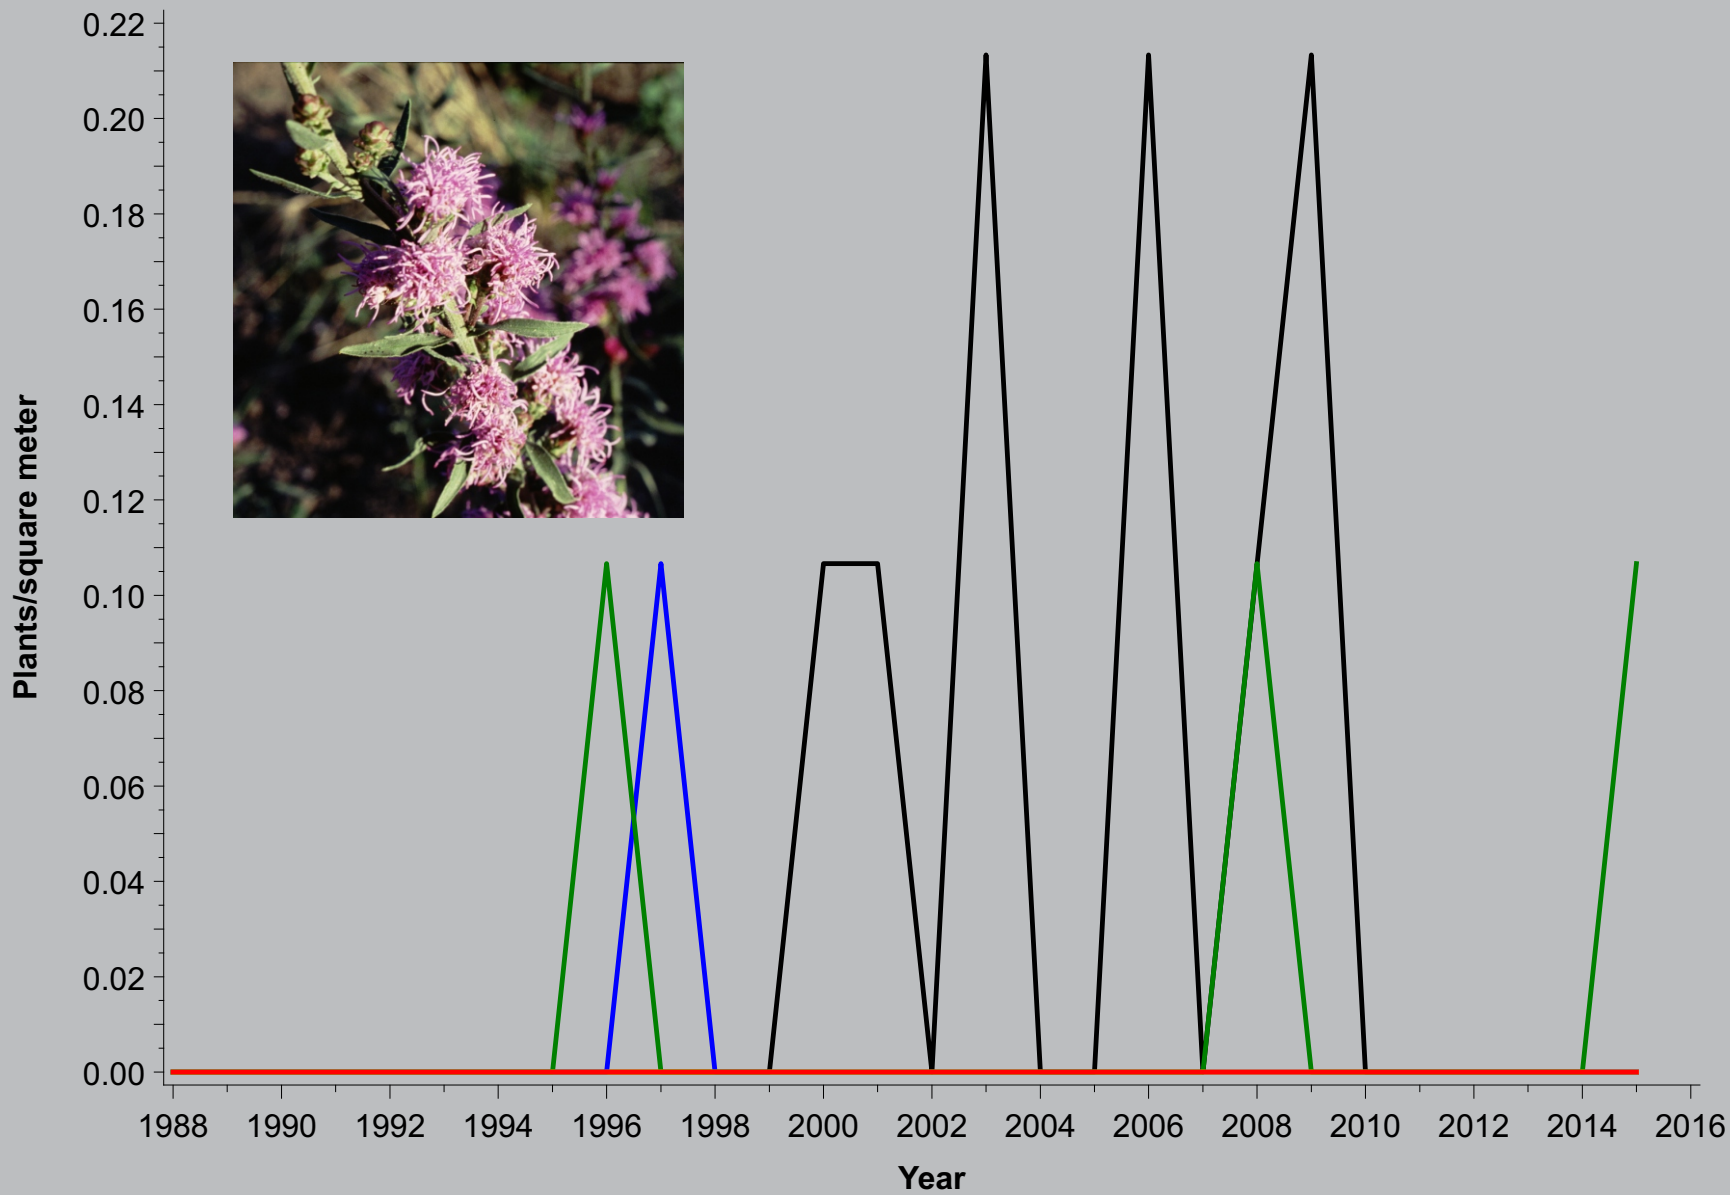

***Liatris ligulistylis* (A. Nels.) K. Schum. - round-headed blazing star**

on the loamy overflow ecological site on the grazing intensity study at CGREC

Treatment — Ungrazed — Light — Moderate — Heavy — Extreme