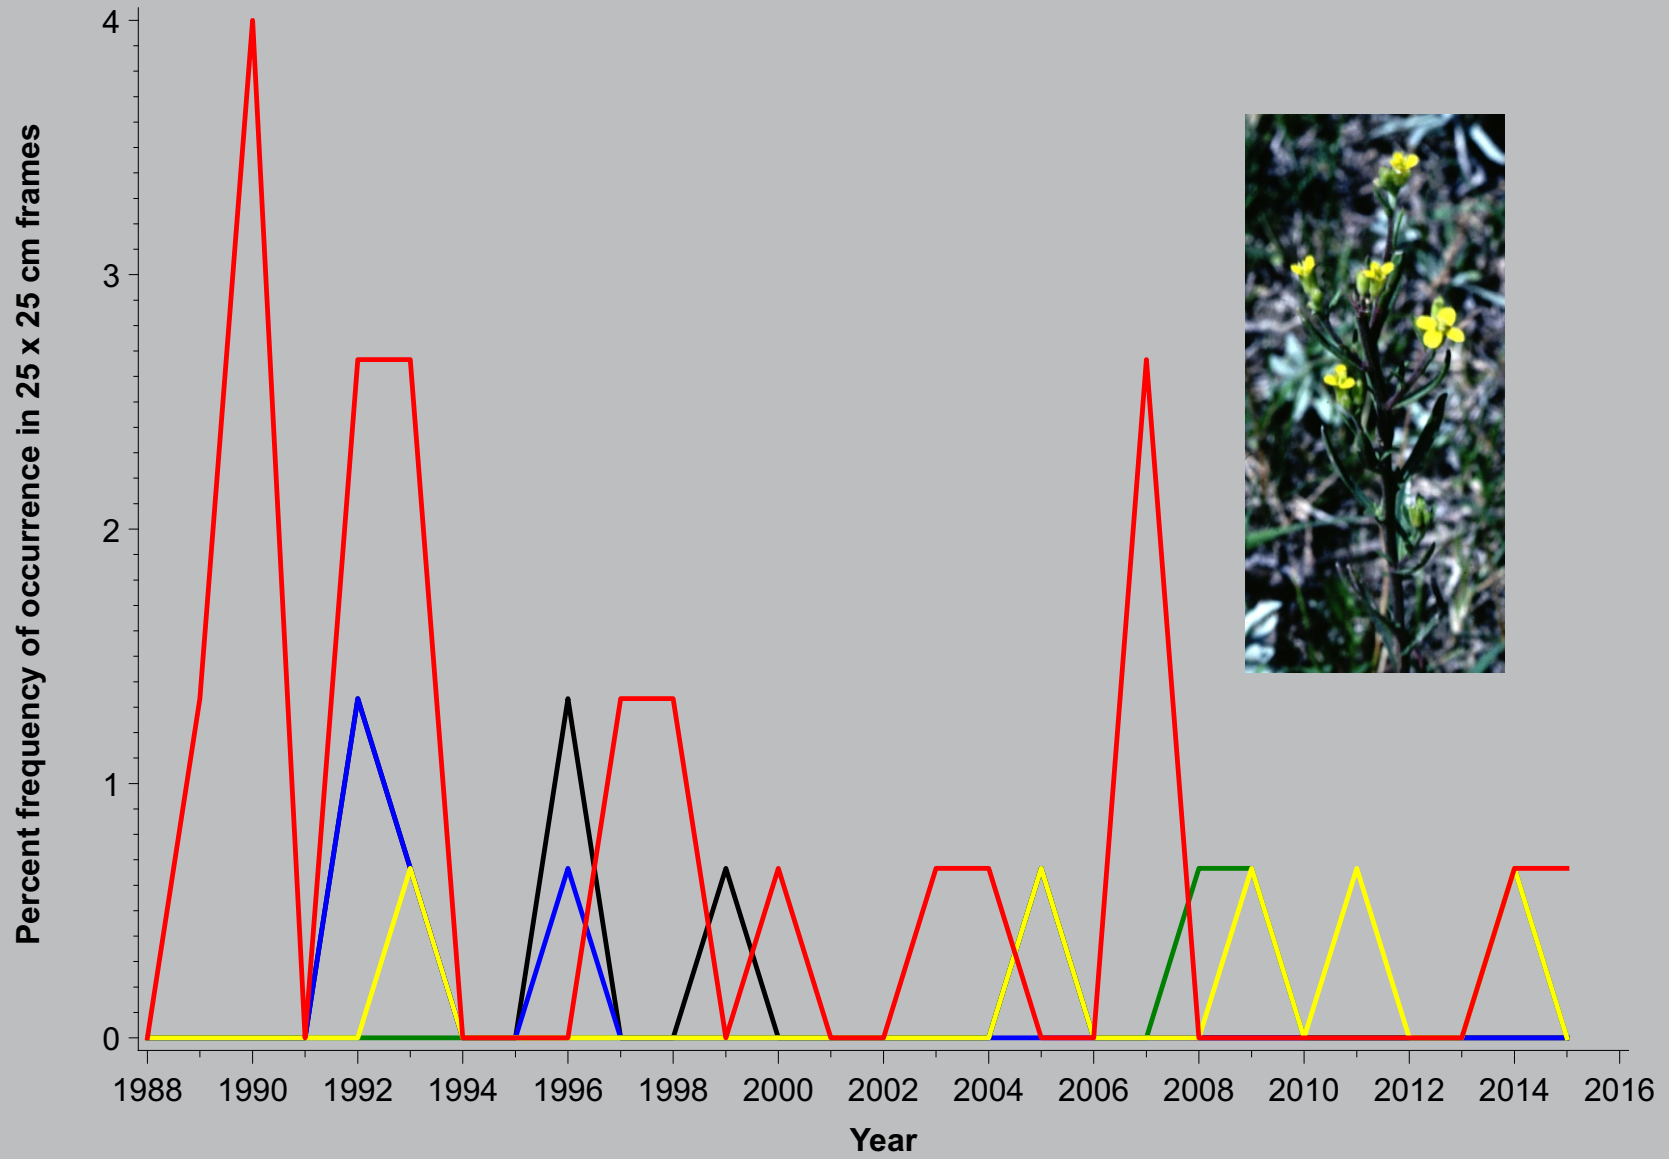

***Erysimum inconspicuum* (S. Wats.) MacM. - smallflower wallflower**
on the loamy overflow ecological site on the grazing intensity study at CGREC

Treatment — Ungrazed — Light — Moderate — Heavy — Extreme