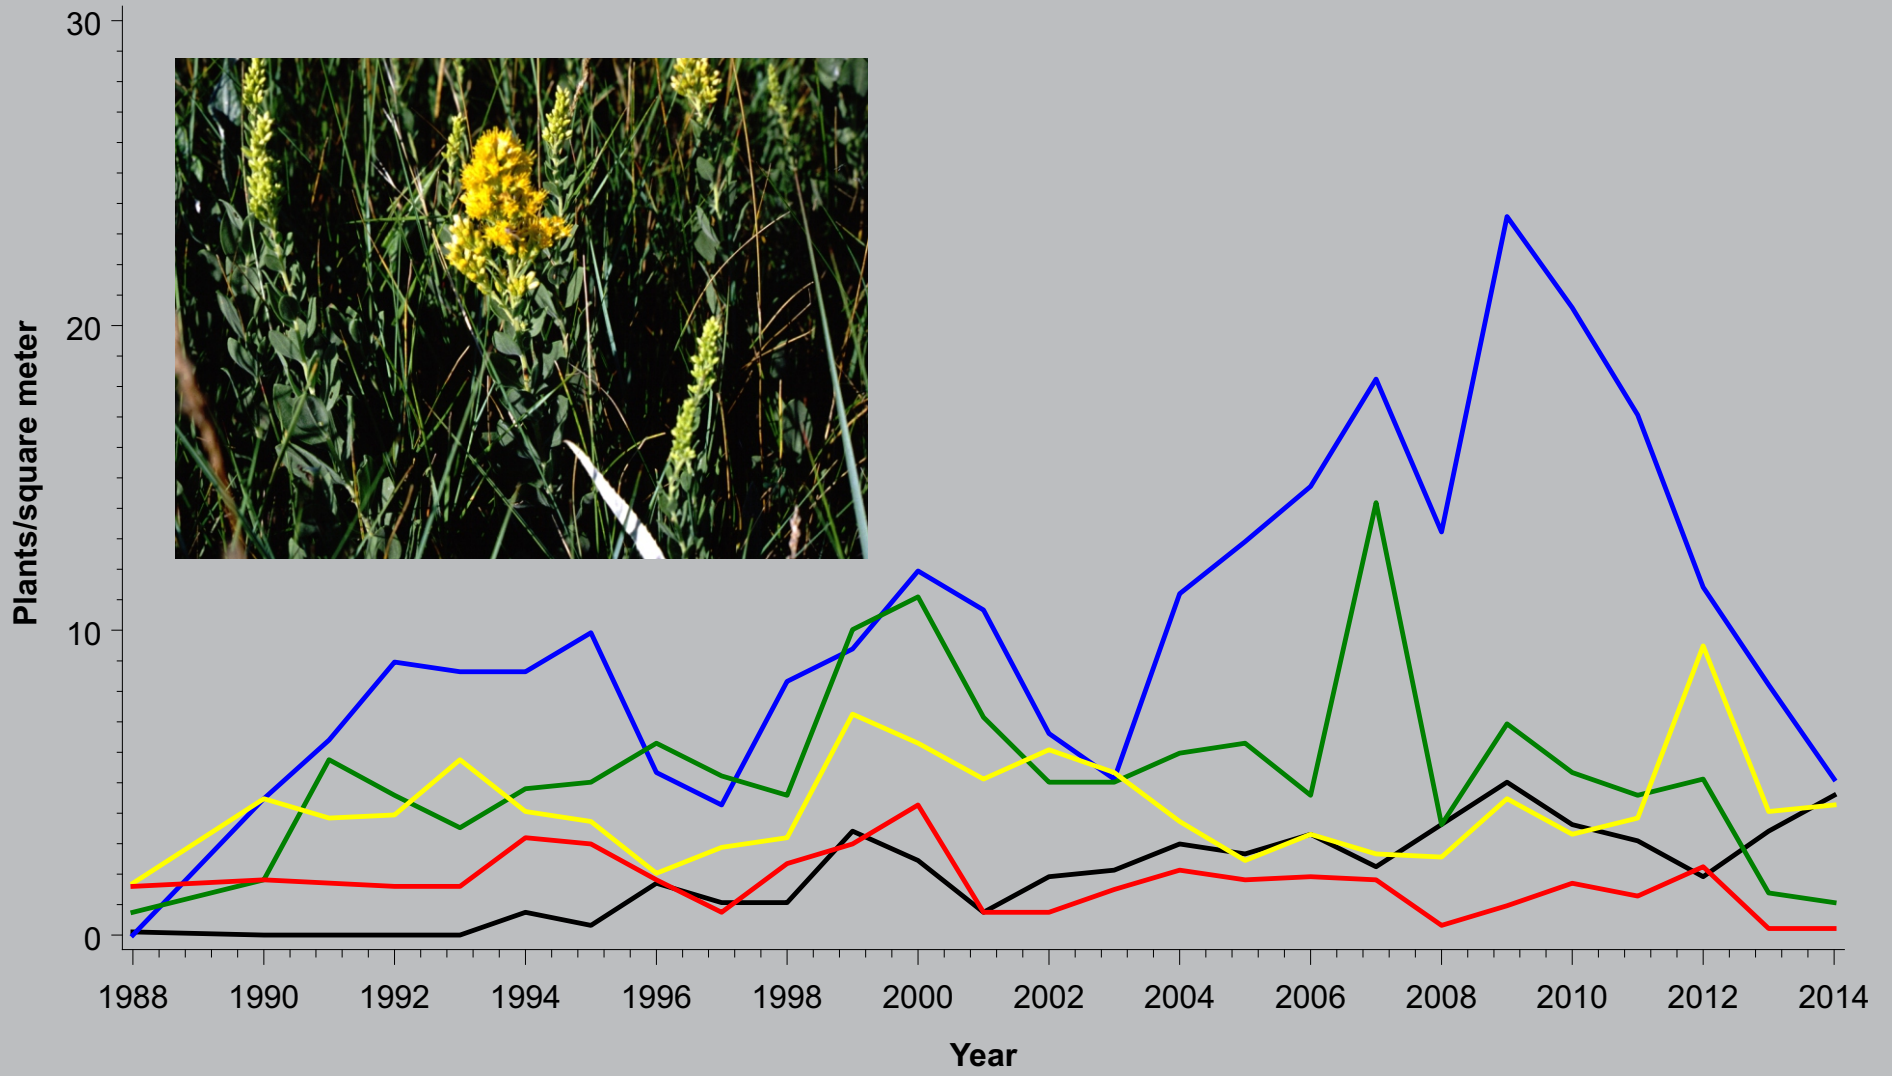

***Solidago mollis* Bartl. - soft goldenrod**
on the loamy ecological site on the grazing intensity study at CGREC

Treatment — Ungrazed — Light — Moderate — Heavy — Extreme