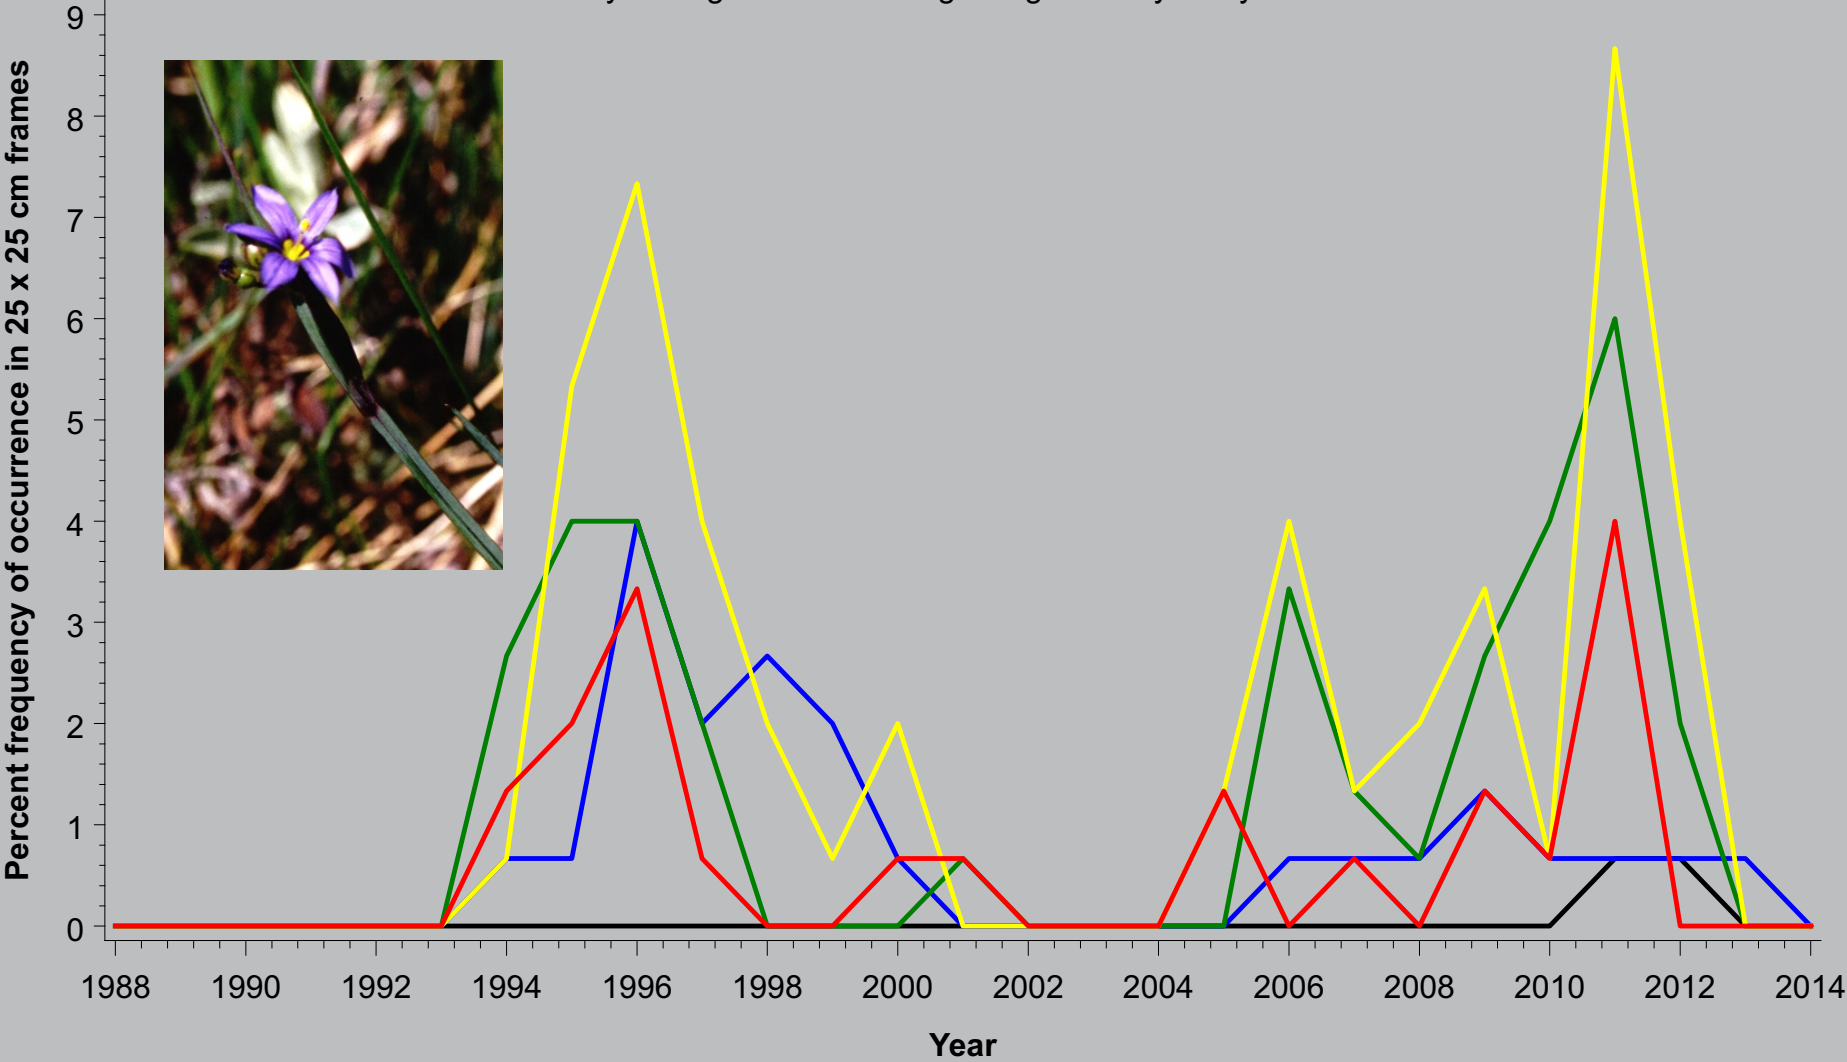

***Sisyrinchium montanum* Greene. - blue-eyed grass**

on the loamy ecological site on the grazing intensity study at CGREC

Treatment — Ungrazed — Light — Moderate — Heavy — Extreme