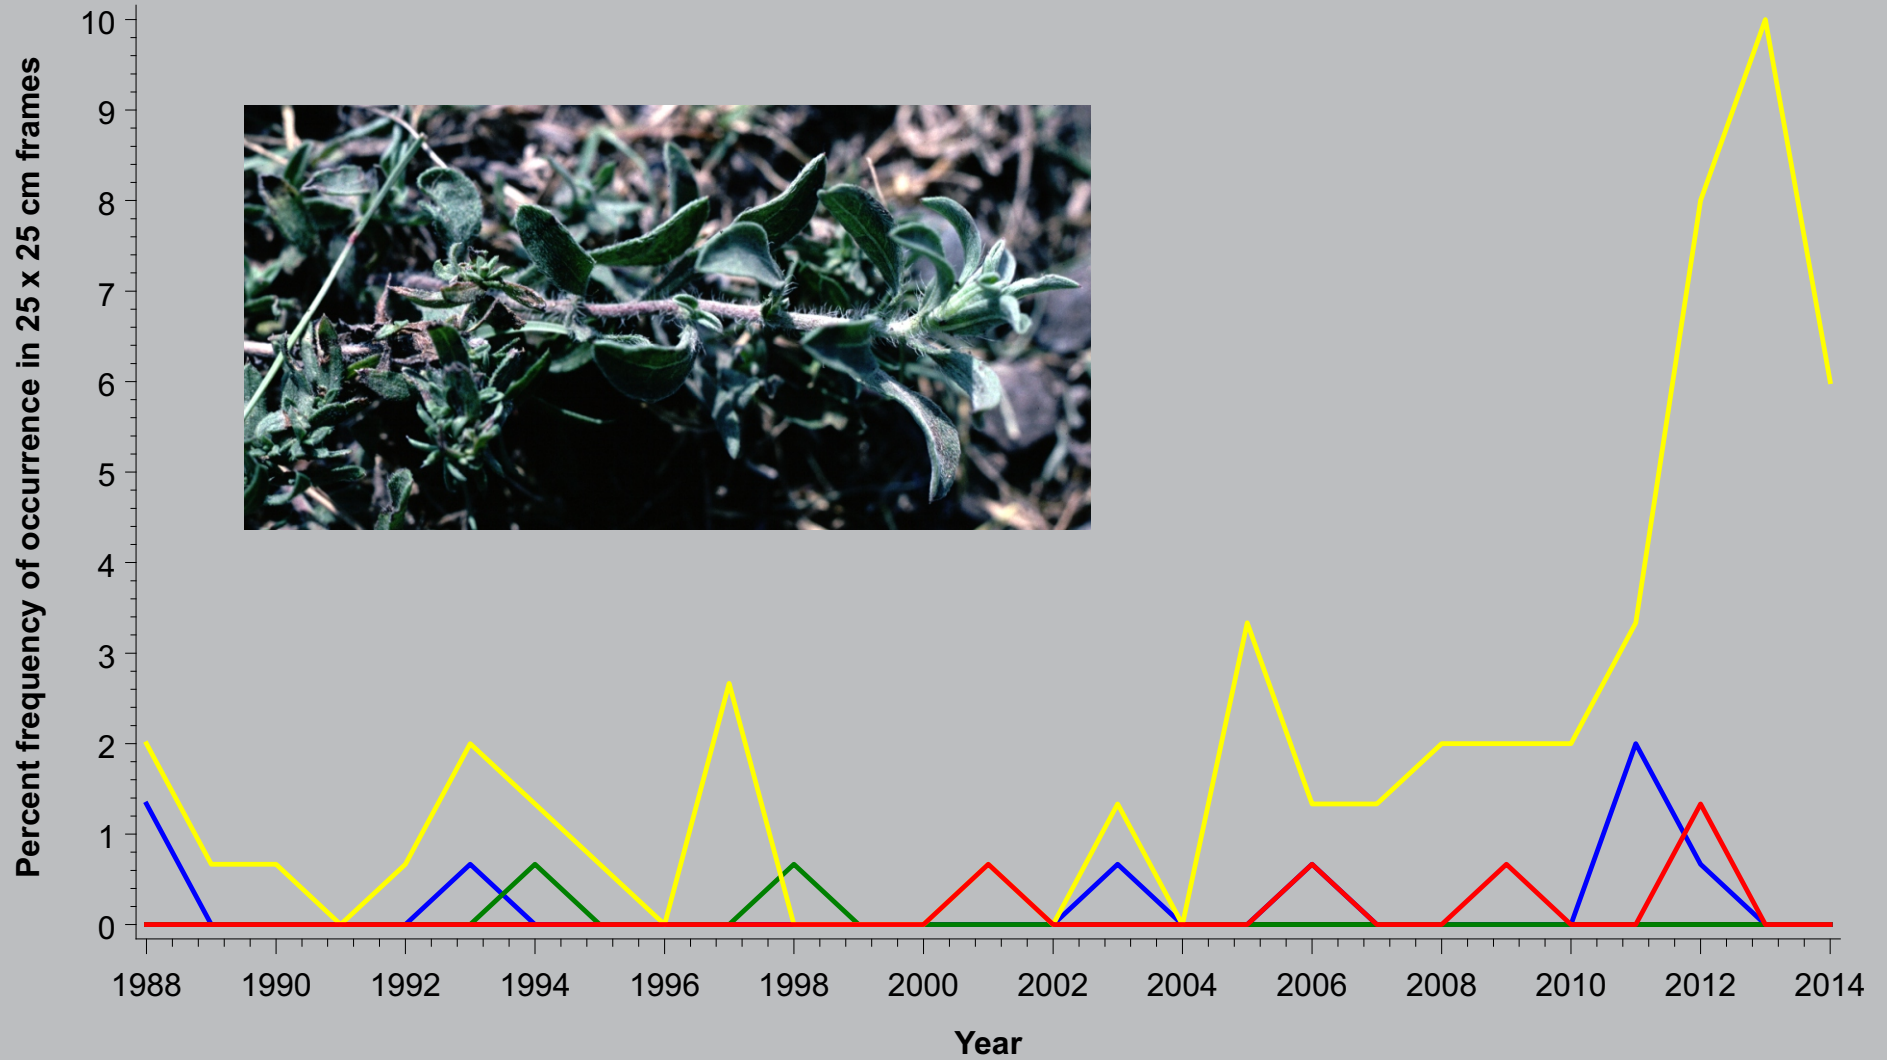

***Heterotheca villosa* (Pursh) Shinnery var. *villosa* - golden aster**

on the loamy ecological site on the grazing intensity study at CGREC

Treatment    — Ungrazed    — Light    — Moderate    — Heavy    — Extreme