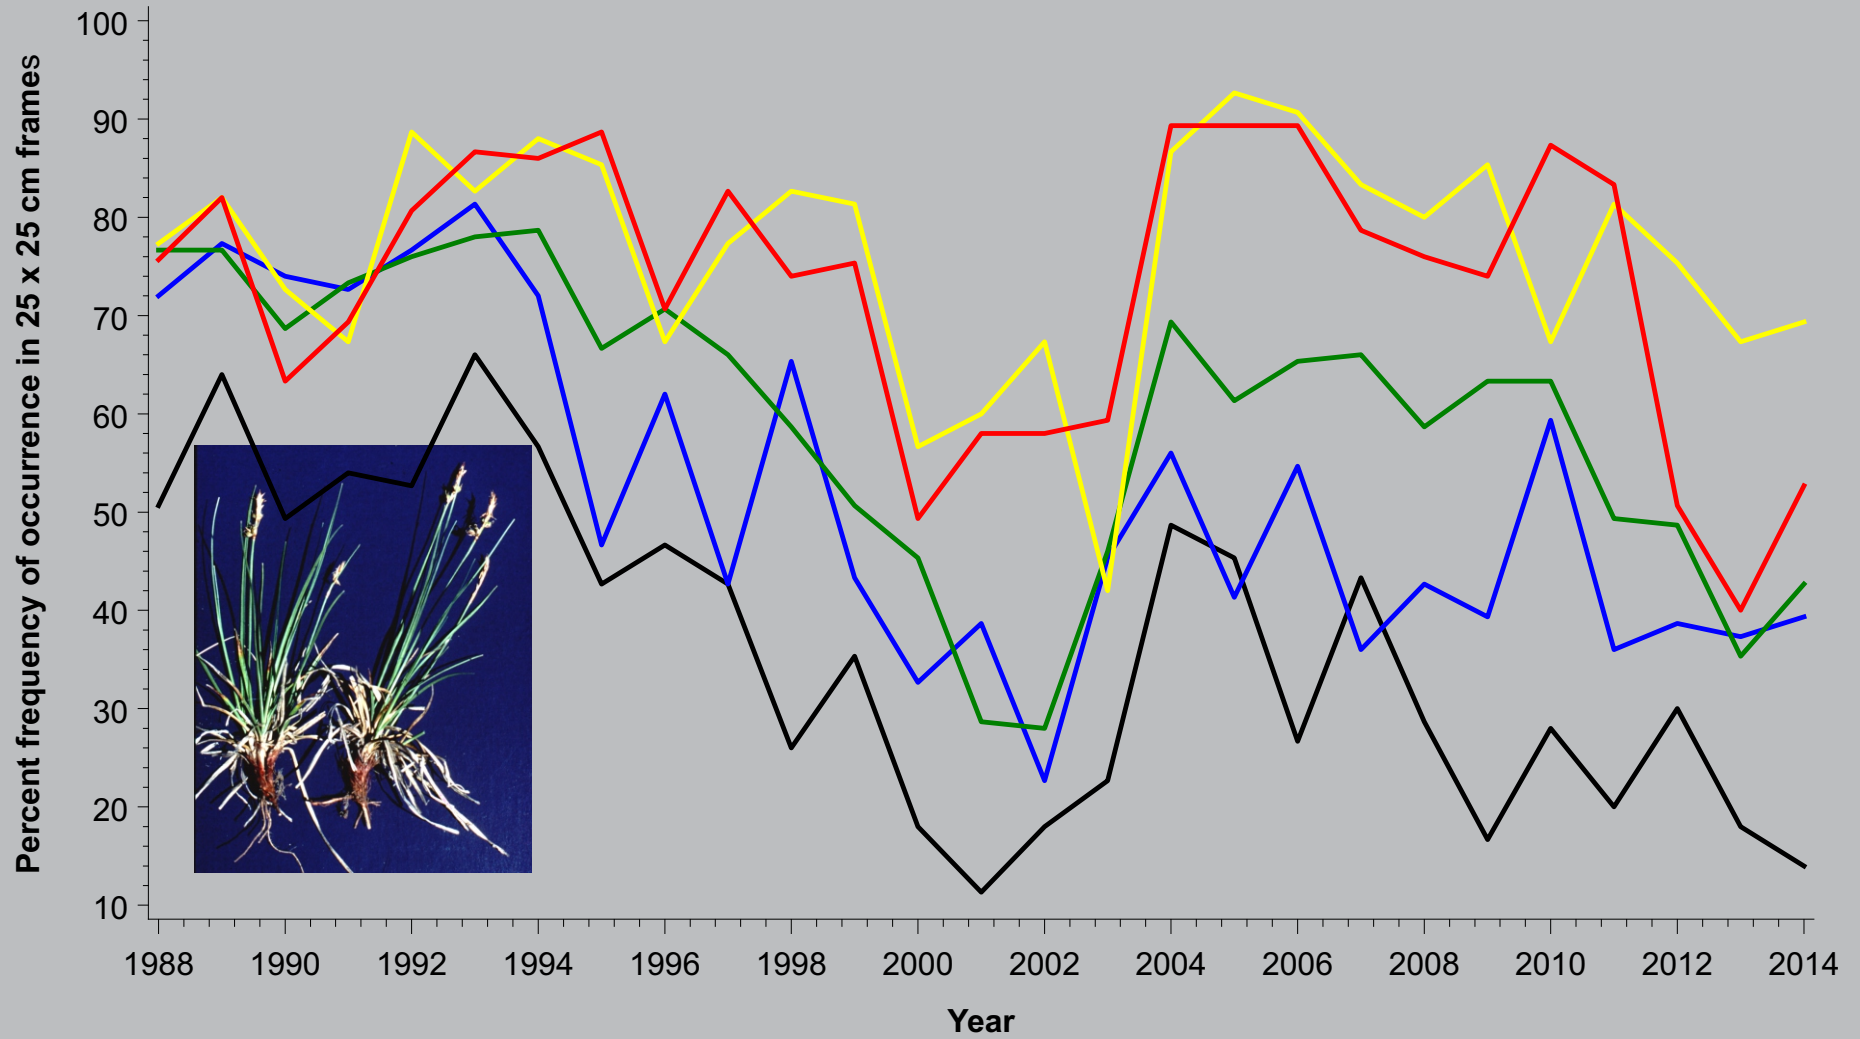

***Carex inops* Bailey ssp. *heliophila* (Mackenzie) Crins - sun sedge**

on the loamy ecological site on the grazing intensity study at CGREC

**Treatment**    — Ungrazed    — Light    — Moderate    — Heavy    — Extreme