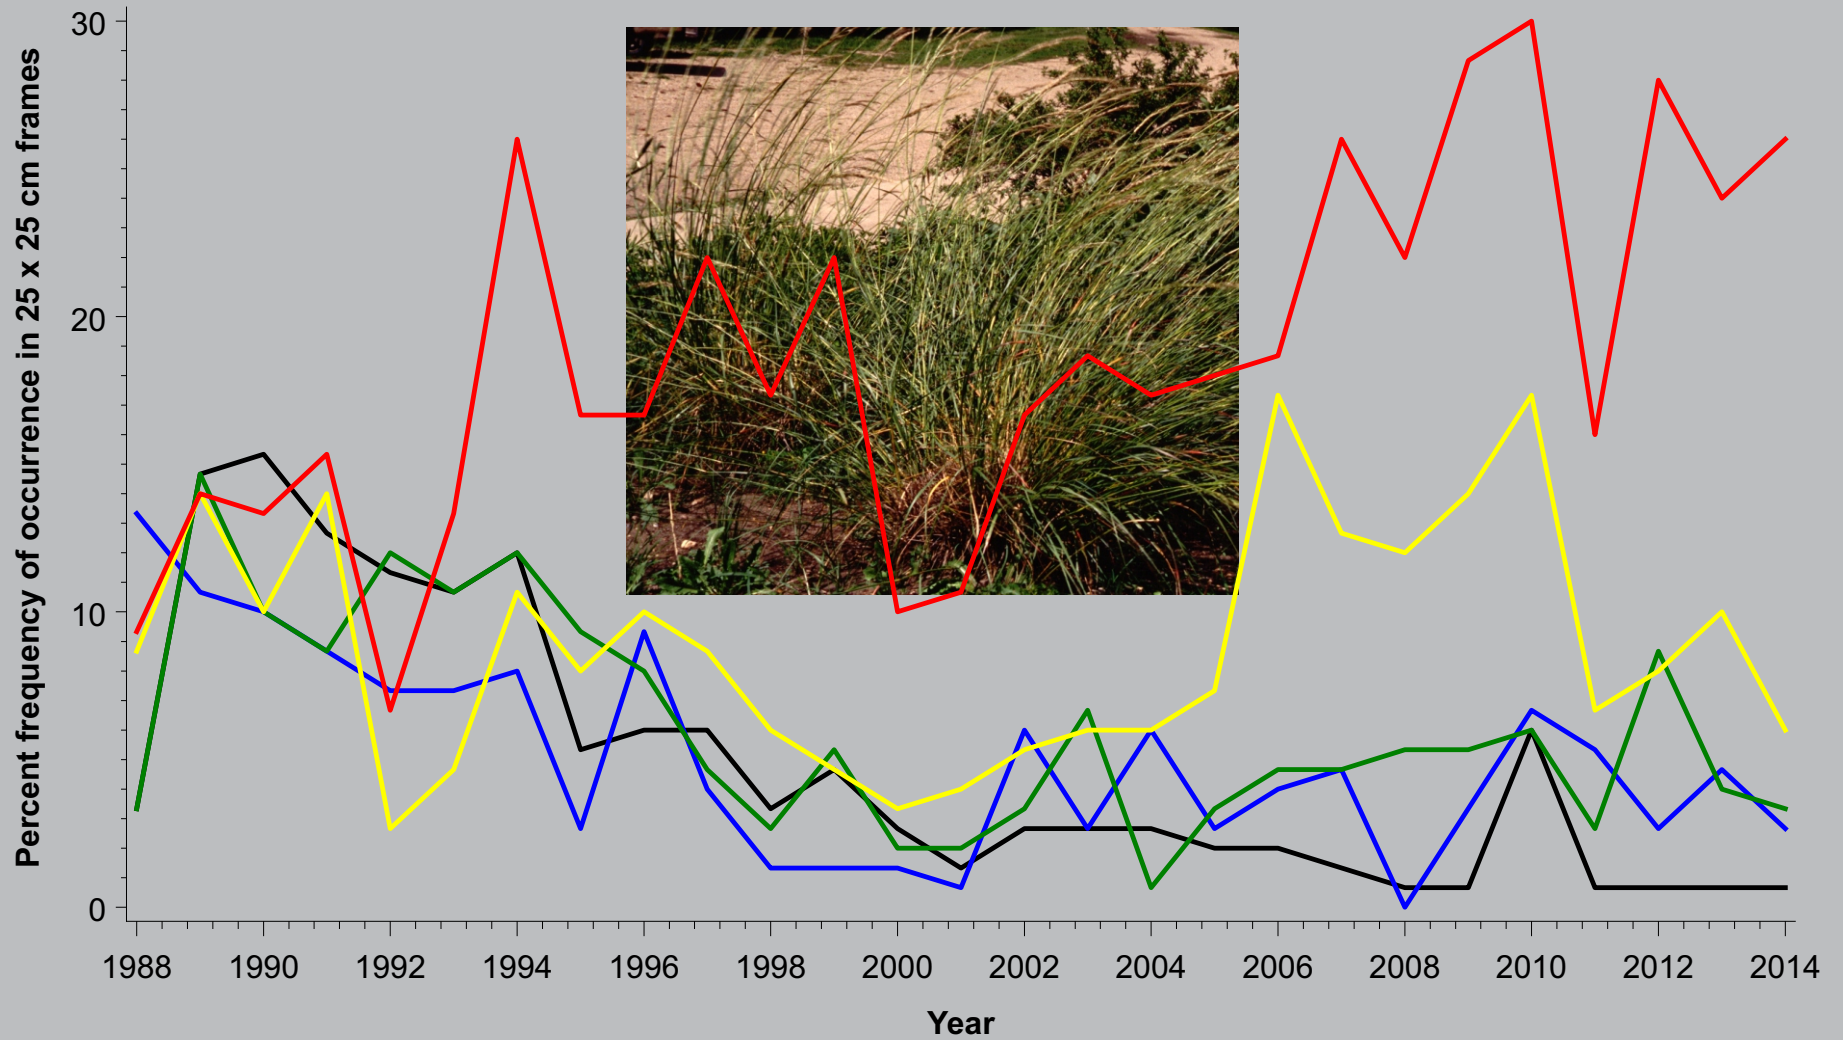

***Nassella viridula* (Trin.) Barkworth - green needlegrass**

on the loamy overflow ecological site on the grazing intensity study at CGREC

Treatment — Ungrazed — Light — Moderate — Heavy — Extreme