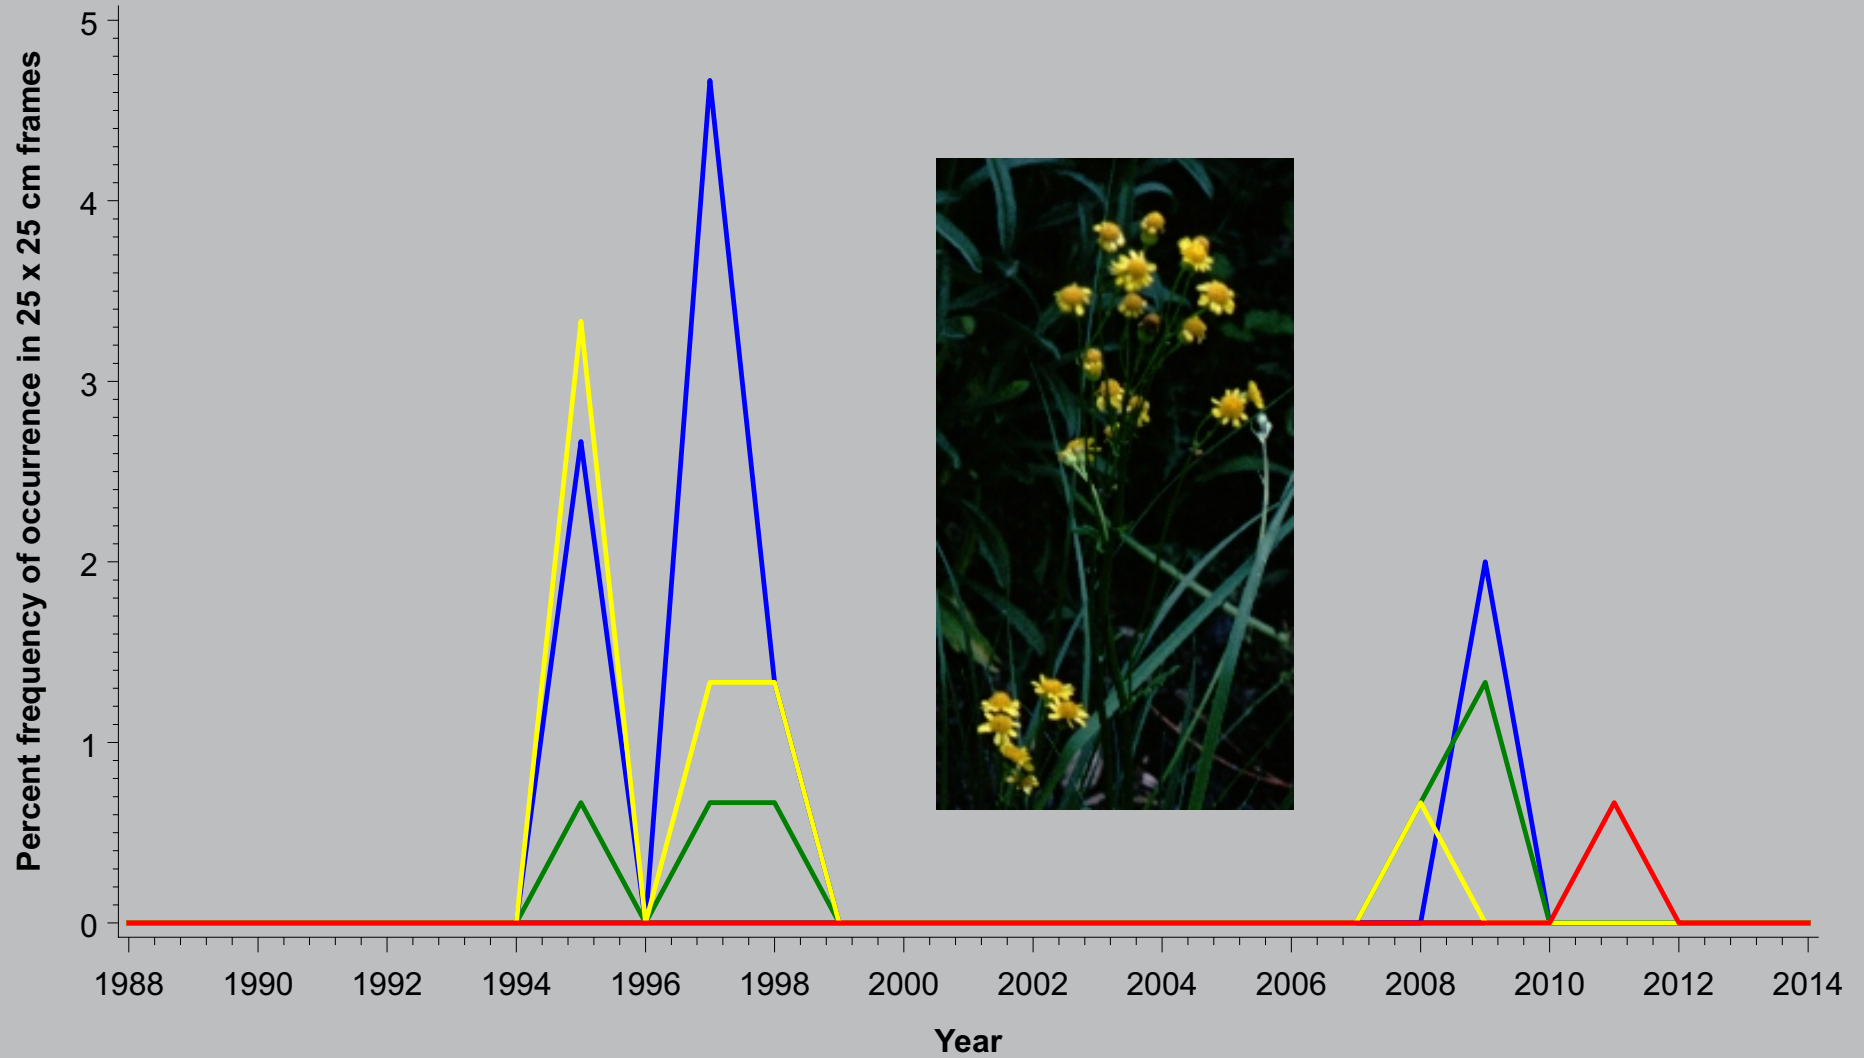

***Packera plattensis* (Nutt.) W.A. Weber & A. Löve - prairie ragwort**
on the loamy overflow ecological site on the grazing intensity study at CGREC

Treatment — Ungrazed — Light — Moderate — Heavy — Extreme