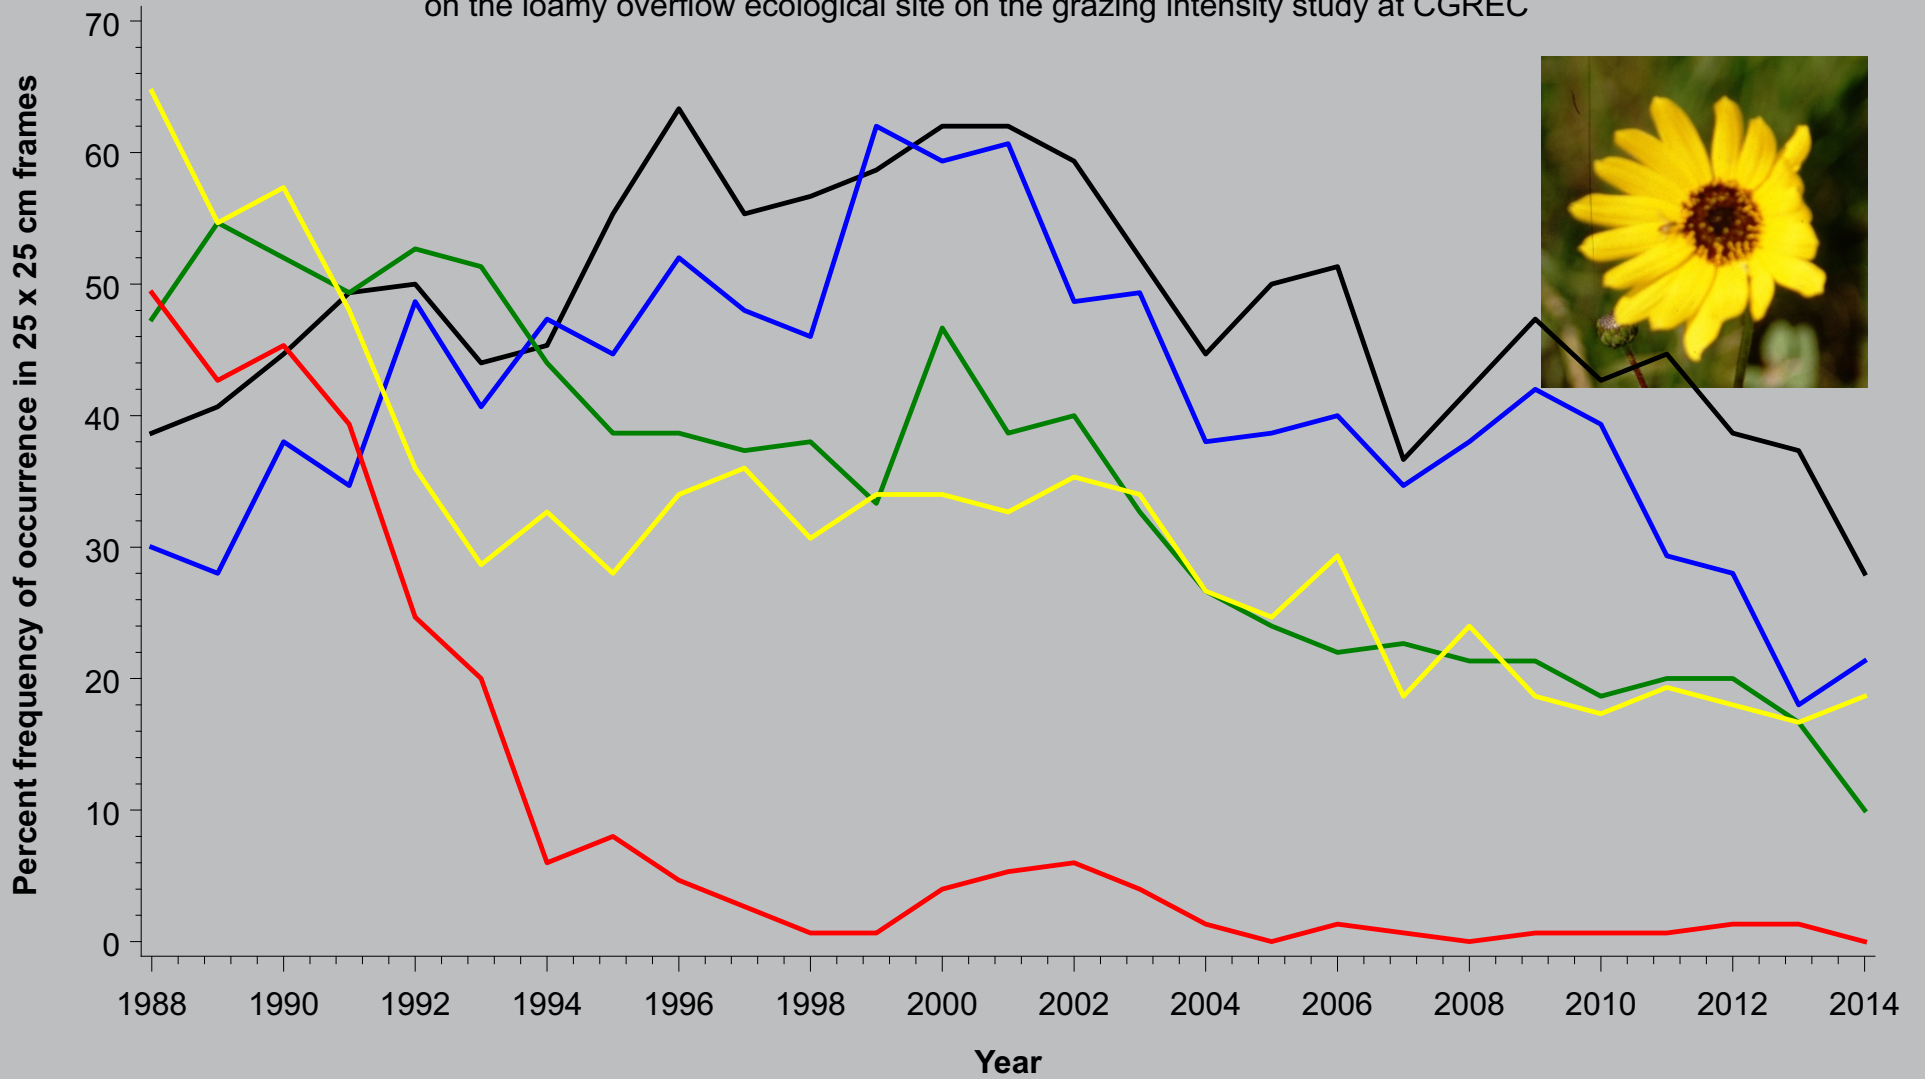

***Helianthus pauciflorus* Nutt. ssp. *pauciflorus* - stiff sunflower**

on the loamy overflow ecological site on the grazing intensity study at CGREC

Treatment — Ungrazed — Light — Moderate — Heavy — Extreme