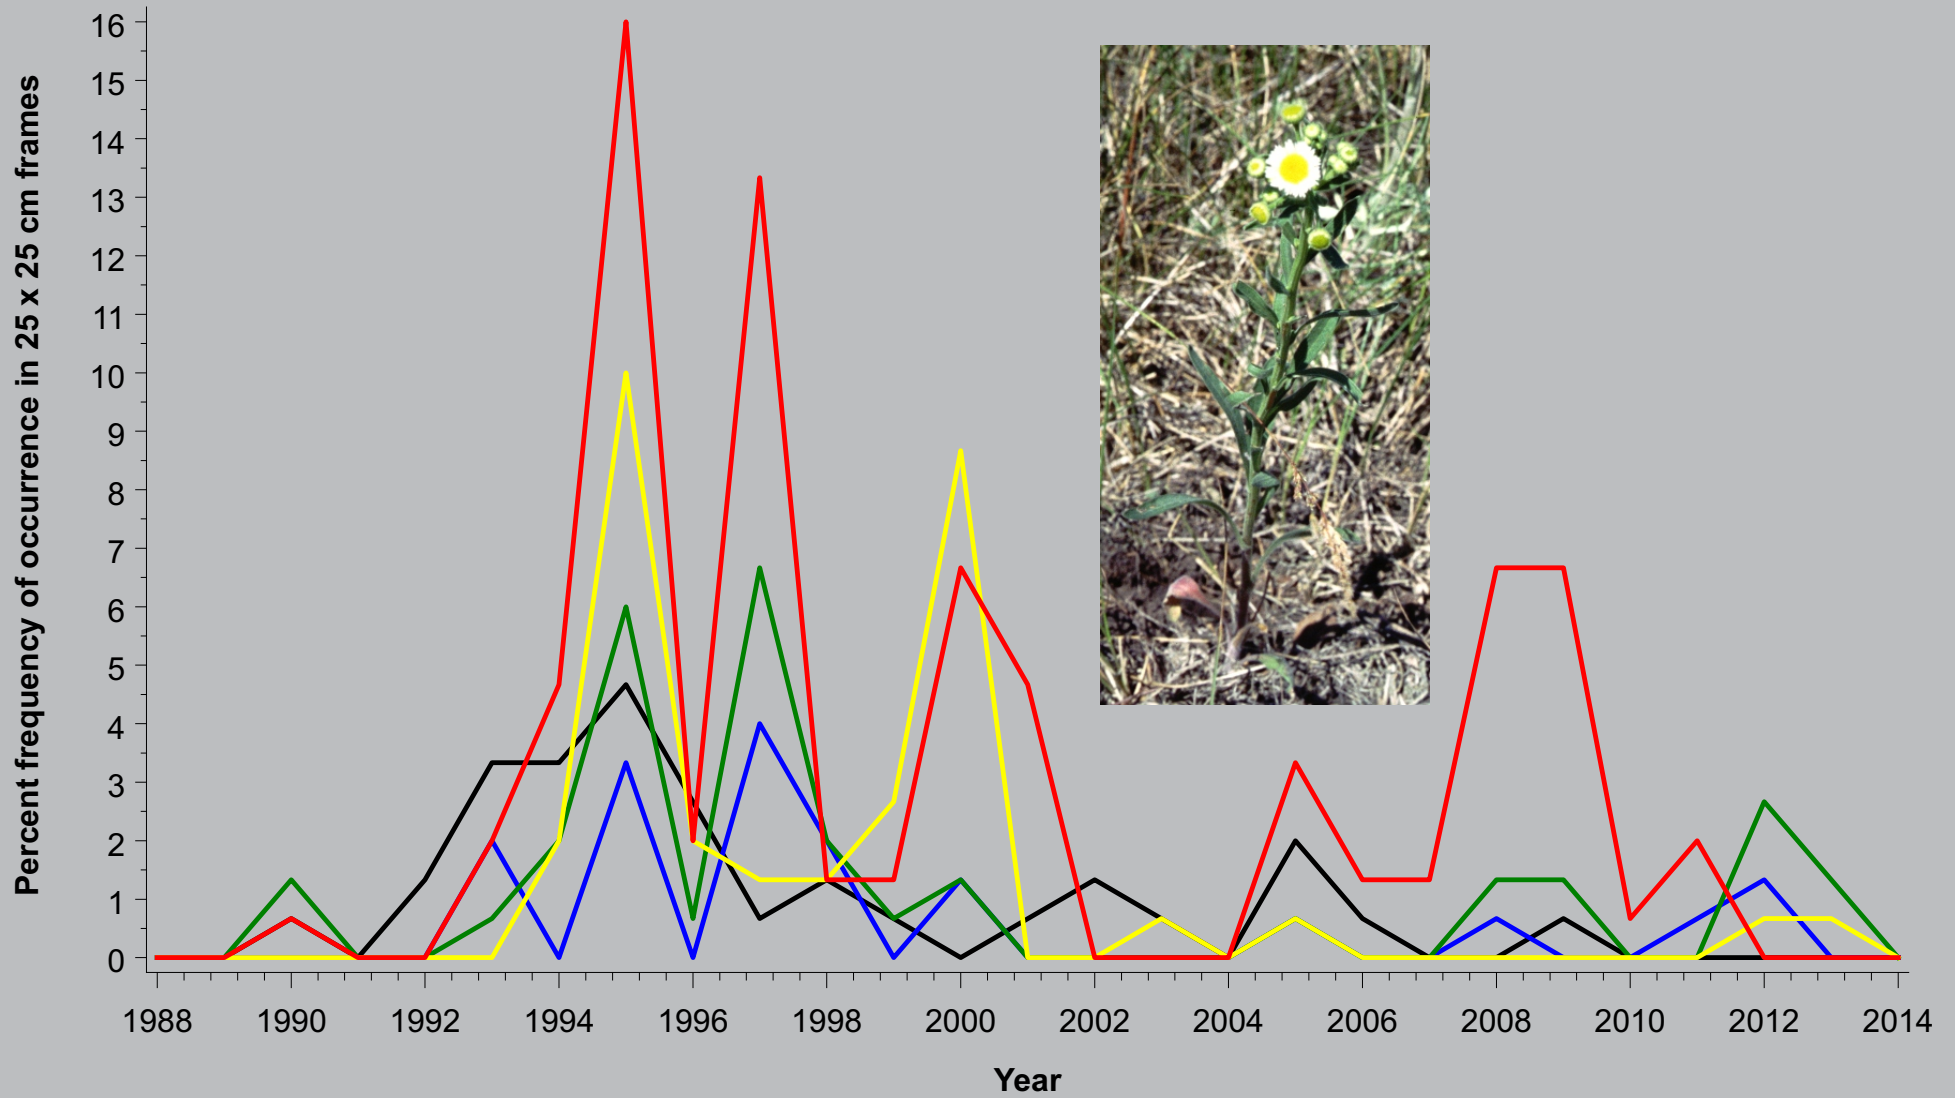

***Erigeron philadelphicus* L. - Philadelphia fleabane**  
on the loamy overflow ecological site on the grazing intensity study at CGREC

**Treatment**    — Ungrazed    — Light    — Moderate    — Heavy    — Extreme