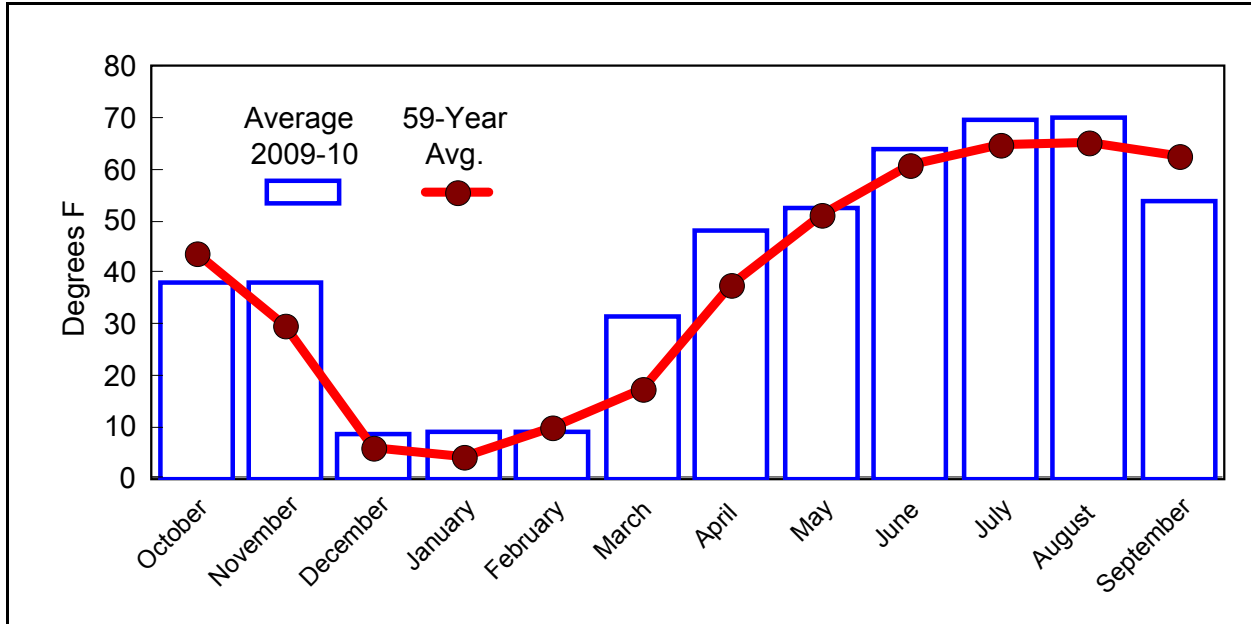

Average Monthly Temperature (Degrees F) at CGREC for the 2009-10 Crop Year

Month	2009-10 Maximum Temp.	2009-10 Minimum Temp.	2009-10 Average Temp.	1951-2009 Average Temp.	2009-10 Deviation From 59-year Average
October	70	20	37.9	43.9	-6.0
November	72	20	38.0	29.5	8.4
December	47	-19	8.5	6.0	2.5
January	37	-30	9.1	4.2	4.9
February	28	-14	8.9	9.8	-0.9
March	70	3	31.4	17.1	14.2
April	78	26	48.2	37.4	10.8
May	85	26	52.5	51.2	1.3
June	83	44	64.0	60.9	3.1
July	91	52	69.8	64.9	4.9
August	99	46	70.1	65.3	4.8
September	77	32	54.1	62.6	-8.6
Last Spring Frost: May 10, 2010---26 degrees First Fall Frost: Sep. 18, 2010---32 degrees 131 frost-free days			59-Year Avg. Last Spring Frost: May 14. 59-Year Avg. First Fall Frost: Sep. 22 59-Year Avg. Frost-Free days: 131 days		