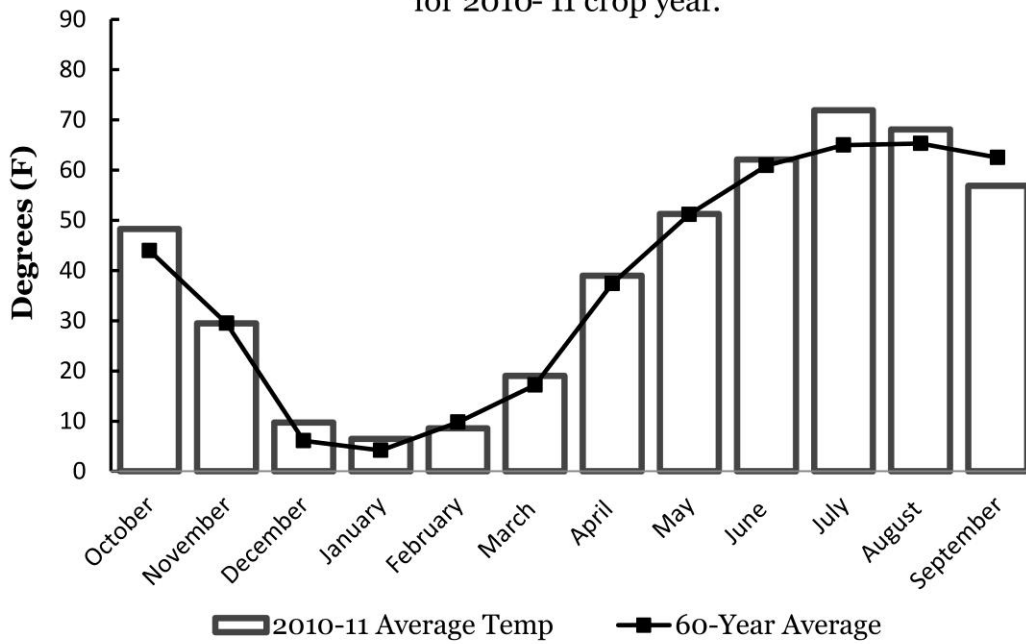

Average monthly temperature (deg. F) at CGREC
for 2010- 11 crop year.

Month	2010-11 Maximum Temp.	2010-11 Minimum Temp.	2010-11 Average Temp.	1951-2011 Average Temp.	Deviation From 60-year Average
October	83	17	48.3	44.0	4.3
November	68	-12	29.5	29.5	-0.1
December	36	-15	9.7	6.1	3.6
January	35	-17	6.5	4.2	2.2
February	44	-22	8.6	9.8	-1.2
March	40	-9	19.0	17.2	1.8
April	70	20	39.0	37.4	1.6
May	70	23	51.3	51.2	0.1
June	85	42	62.1	60.9	1.2
July	94	55	71.9	65.0	6.9
August	88	53	68.1	65.3	2.8
September	83	31	56.9	62.5	-5.7

Last Spring Frost: May 3, 2011 (32°)

First Fall Frost: Sep. 22, 2011 (31°)

142 frost-free days

60-Year Avg. Last Spring Frost: May 14.

60-Year Avg. First Fall Frost: Sep. 22

60-Year Avg. Frost-Free days: 131 days