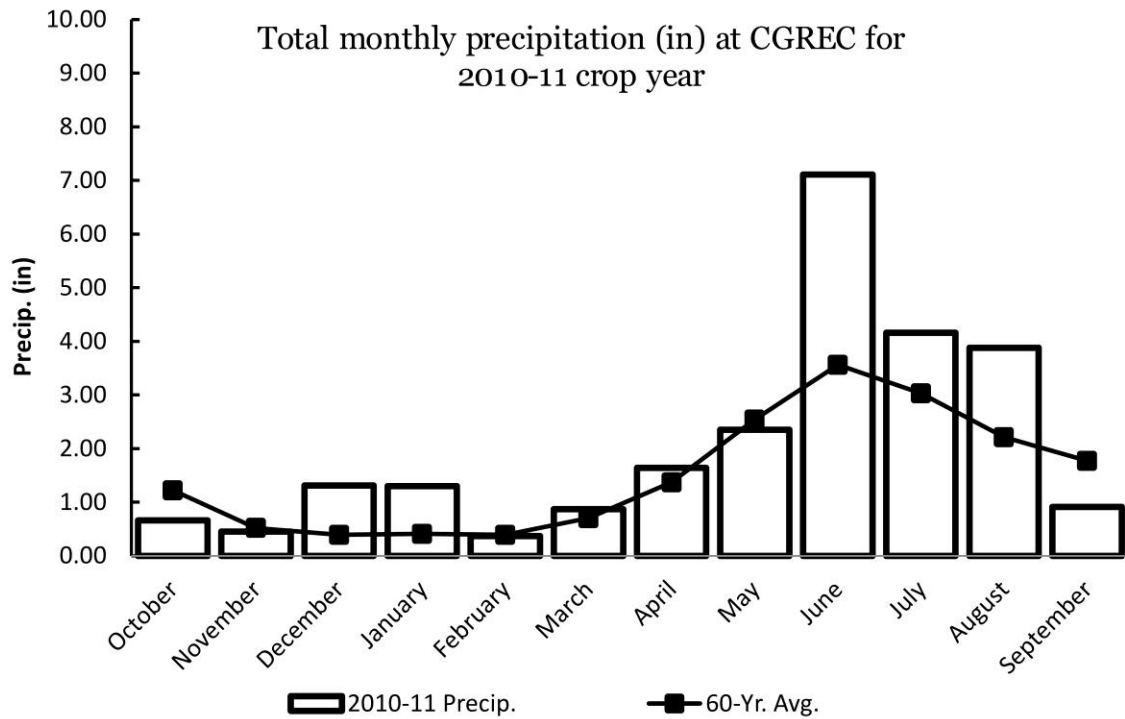

Last Spring Frost: May 3, 2011 (32°)

First Fall Frost: Sep. 22, 2011 (31°)

142 frost-free days

60-Year Avg. Last Spring Frost: May 14.

60-Year Avg. First Fall Frost: Sep. 22

60-Year Avg. Frost-Free days: 131 days