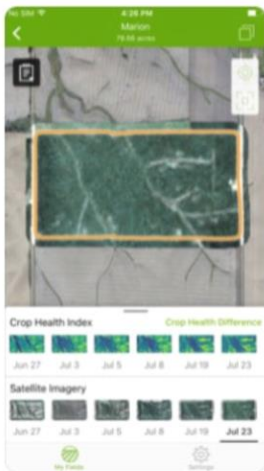

WEATHER	PRECIP	GDU	SOLAR Rad
Since: 05/08	16.20"	2136	2479
+/- 10 Yr. Avg.	-2.82"	-216	-5%

NITROGEN **CURRENT** **V6** **VT** **100%** Success at VT

West of Lane →

Pioneer: P25A12X (RR2X)

All Fields Enrolled Fields Field Groups Nitrogen Plans

WITH YOU
FROM THE WORD
GO

Getting Started with Encirca Pro

Available for Apple and Android Devices

Encirca® services
Business

OPEN

Google Play

Search

Apps