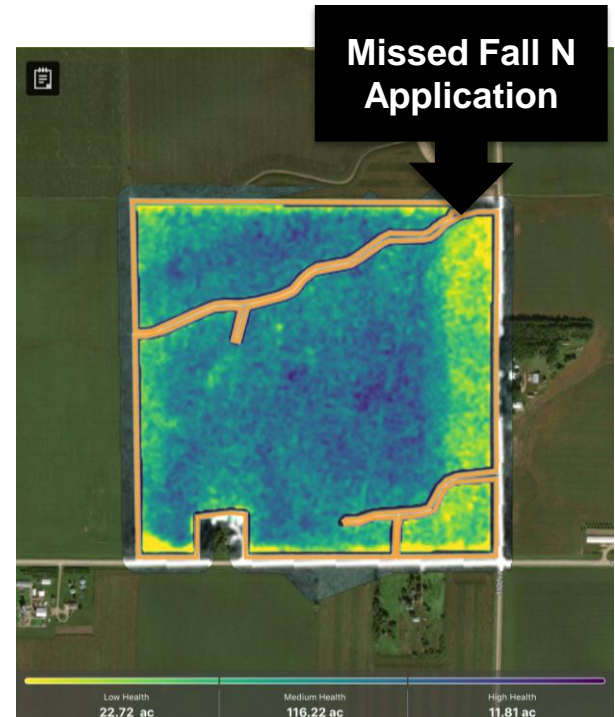

Keep an eye on your customer's fields even when you're not in them!