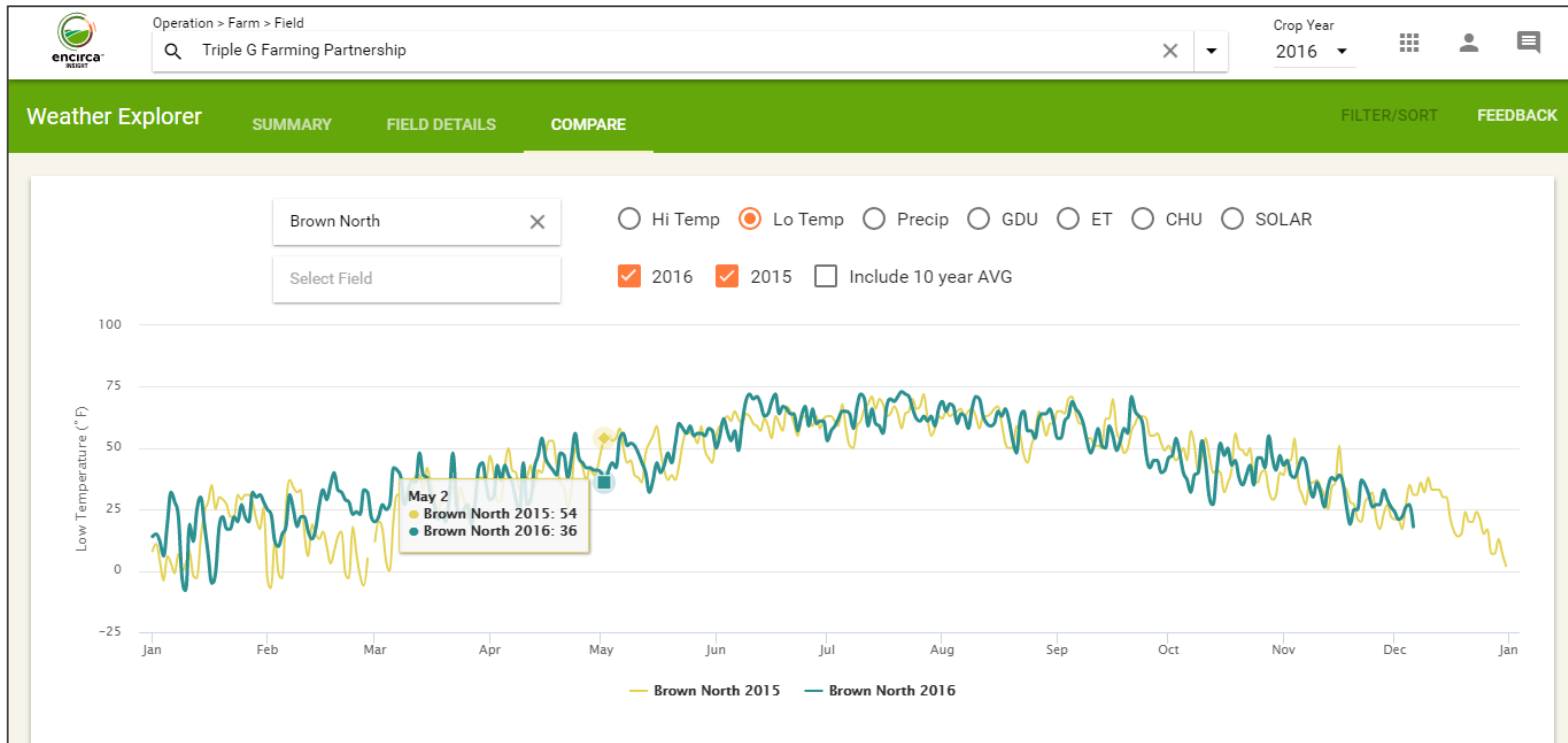

1

Wireless Data Transfer

- Encirca services works with major equipment manufacturers enabling seamless and wireless data and prescription transfer

2

Sync Pro

- Pioneer Seed Professionals or Encirca certified services agents can help upload data from monitor data cards and deliver prescriptions.

3

Weather Explorer

- Compare historical to current weather information
- Examine and compare all of your fields for:

- ✓ Precipitation
- ✓ High & Low Temperature
- ✓ Growing Degree Units
- ✓ Solar Radiation
- ✓ Evaporation Transpiration (ET)