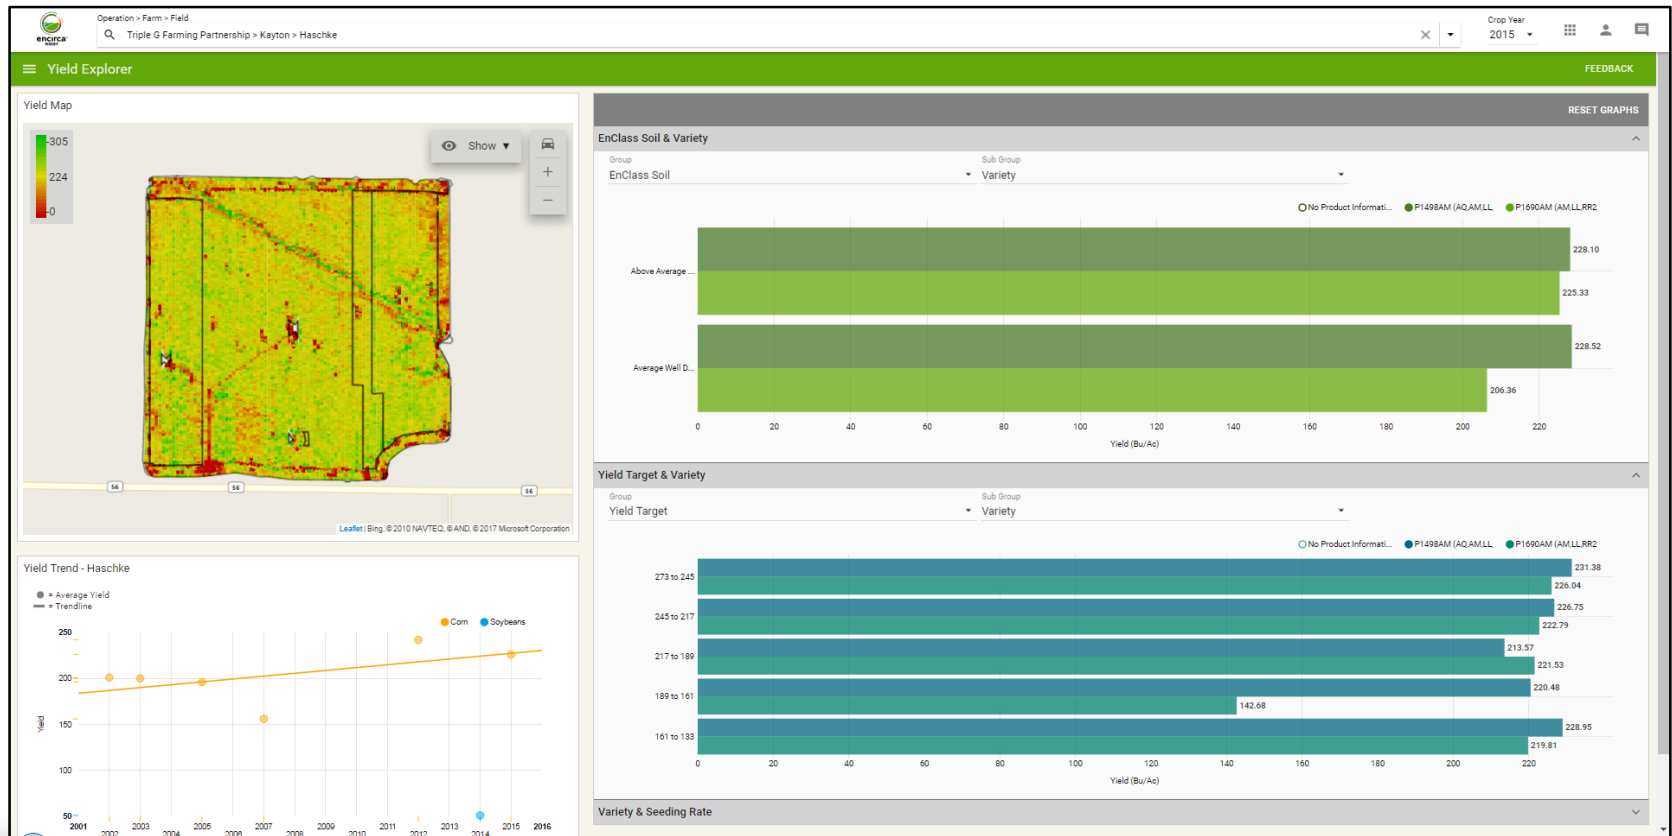

Encirca Basic (web)

Right Product. Right Acre. Right Rate.

← Product Placement - Triple G Farming Partnership / 2017

PLAN SUMMARY VARIABLE RATE SEEDING (VRS) SEND TO CONNEX Grid TOUR

Q Search...

Apply Product	Boundary	Farm	Field	Previous Crop	Total Products	Planned Product	Seed Treatment	Seeding Rate	Acres	Units
^	<input type="checkbox"/>		Pizza Hut	North Pizza Hut	P0801AMXT (AMXT,LL,RR2)	2 Corn	P1023E (WX)	50000	131	81.9
	Delete	Priority	↑	Percent	Planned Product		Seed Treatment	Seeding Rate	Acres	Units
	×	1		%	P1023E (WX)			50000	131	81.9
	×	2		%	P0825RCR (RR2)		Cruiser Extreme 250	20000	131	32.8
∨	<input type="checkbox"/>		Pizza Hut	South Pizza Hut		None	ADD SEED			
∨	<input type="checkbox"/>		Pizza Hut	South Pizza Hut		None	ADD SEED			

1

Wireless Data Transfer

- Encirca services works with major equipment manufacturers enabling seamless and wireless data and prescription transfer

2

Sync Pro

- Pioneer Seed Professionals or Encirca certified services agents can help upload data from monitor data cards and deliver prescriptions.

3

Weather Explorer

- Compare historical to current weather information
- Examine and compare all of your fields for:

- ✓ Precipitation
- ✓ High & Low Temperature
- ✓ Growing Degree Units
- ✓ Solar Radiation
- ✓ Evaporation Transpiration (ET)

WITH YOU
FROM THE WORD
GO

Yield Explorer

- ✓ Yield analysis by product across Decision Zones
- ✓ Support critical decisions for next year

WITH YOU
— FROM THE —
WORD GO

Yield Explorer (Op-Level)

Yield Operation Level Chart