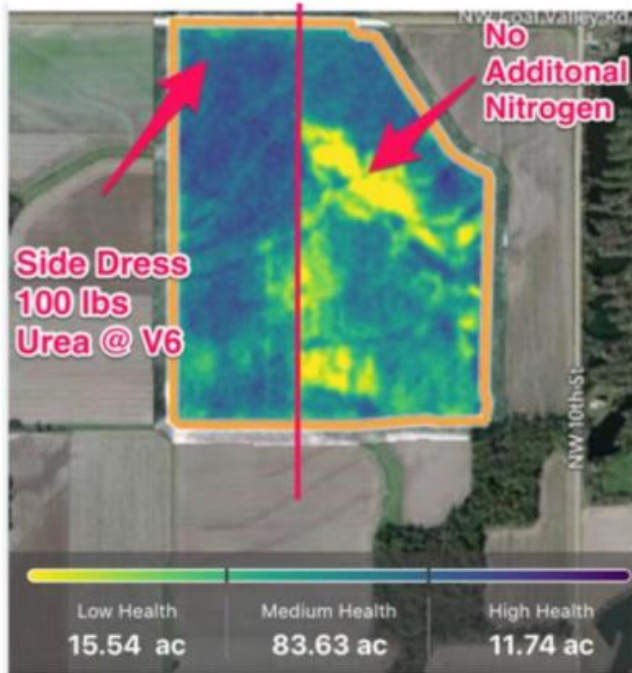

Encirca Basic (web)

Right Product. Right Acre. Right Rate.

← Product Placement - Triple G Farming Partnership / 2017

PLAN SUMMARY VARIABLE RATE SEEDING (VRS) SEND TO CONNEX Grid TOUR

Q Search...

Apply Product	Boundary	Farm	Field	Previous Crop	Total Products	Planned Product	Seed Treatment	Seeding Rate	Acres	Units
^	<input type="checkbox"/>		Pizza Hut	North Pizza Hut	P0801AMXT (AMXT,LL,RR2)	2 Corn	P1023E (WX)	50000	131	81.9
	Delete	Priority	↑	Percent	Planned Product		Seed Treatment	Seeding Rate	Acres	Units
	×	1		%	P1023E (WX)			50000	131	81.9
	×	2		%	P0825RCR (RR2)		Cruiser Extreme 250	20000	131	32.8
∨	<input type="checkbox"/>		Pizza Hut	South Pizza Hut		None	ADD SEED			
∨	<input type="checkbox"/>		Pizza Hut	South Pizza Hut		None	ADD SEED			

IMAGERY NITROGEN DETAILS

Low Health Medium Health High Health
4.63 ac **26.15 ac** **4.13 ac**

Crop Health Index **Crop Health Difference**

Jul 8 Jul 9 Jul 17 **Jul 19** Jul 20 Jul 27

Satellite Imagery

Jul 31 Aug 1 Aug 2 Aug 5 Aug 10 **Sep 3**

My Fields Settings

WITH YOU FROM THE WORD **GO**

Crop Health Satellite Imagery

- Crop Health Index
- 4M Resolution
- Multiple Images each week
- Comparative Images

WITH YOU
FROM THE WORD GO

Putting Crop Health Imagery to Work