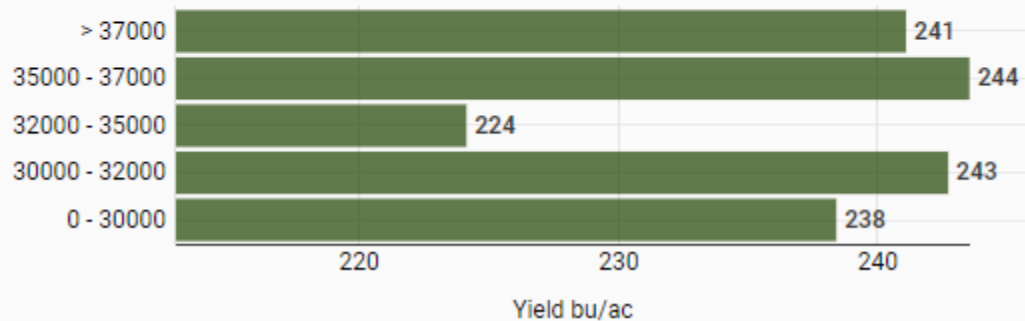

Soil Type

Soil Type	Yield (bu/ac)
Canisteo clay l...	246
Canisteo-Glenco...	
Clarion loam, 2...	
Cordova clay lo...	
Le Sueur loam, ...	
Le Sueur-Lester...	
Lester loam, 2 ...	
Nicollet clay l...	
Okoboji silty c...	
Webster clay lo...	

Seeding Rate

Group

Sub Group

Seeding Rate

WITH YOU FROM THE WORD GO

Encirca Pro (app)

Encirca Pro

Product Placement