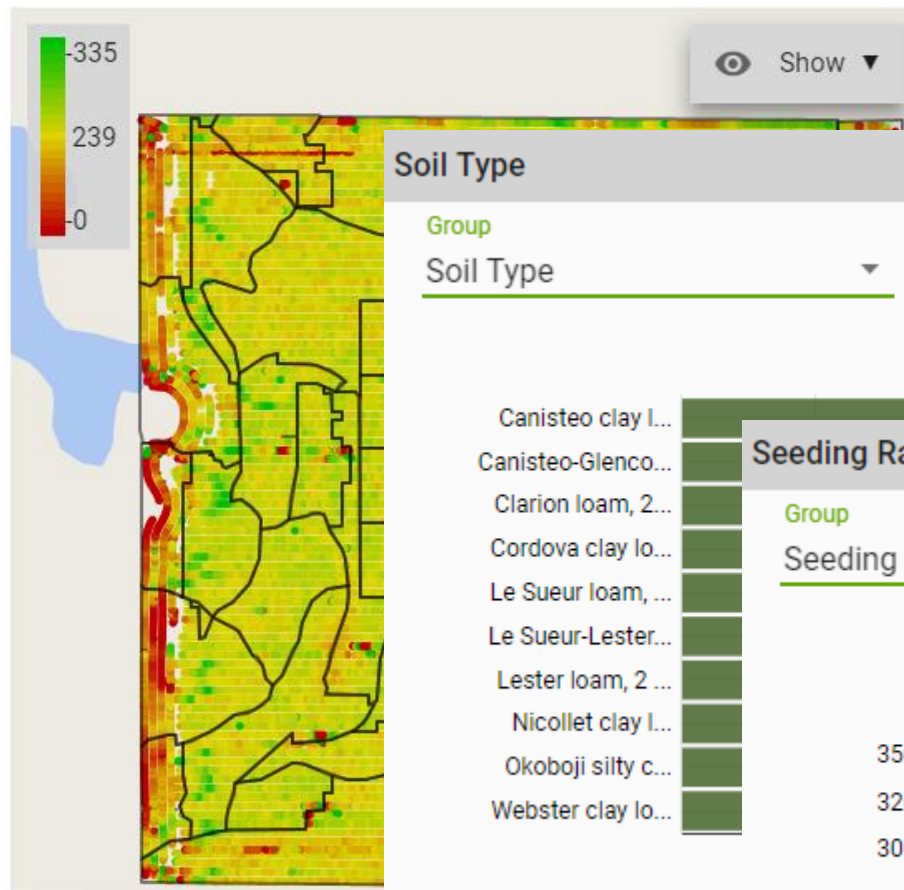

Yield Operation Level Chart

CORN

Group
Variety

Sub Group

Soil Type

SHOW ALL	Variety	Soil Type	Acres	Yield
<input checked="" type="checkbox"/>	P1197AMXT (AMXT,LL,RR2)	Le Sueur-Lester complex, 1 to 6 percent slopes	17.8	
		Clarion loam, 2 to 6 percent slopes	26.9	260
		Cordova-Rolfe complex, 0 to 2 percent slopes	54.2	256
		Canisteo clay loam, 0 to 2 percent slopes	11.6	227
		Unknown	25.9	169
		Lester loam, 2 to 6 percent slopes	23.6	257
		Cordova clay loam, 0 to 2 percent slopes	50.1	256
		Canisteo-Glencoe complex, 0 to 2 percent slopes	14.8	245
		Le Sueur loam, 1 to 3 percent slopes	21.4	256
<input checked="" type="checkbox"/>	P0825AMXT (AMXT,LL,RR2)	Le Sueur loam, 1 to 3 percent slopes	71.2	248
		Le Sueur-Lester complex, 1 to 6 percent slopes	12.9	250
		Klossner muck, 0 to 1 percent slopes	11.2	251
		Cordova-Rolfe complex, 0 to 2 percent slopes	14.1	259
		Cordova clay loam, 0 to 2 percent slopes	159.1	258
<input checked="" type="checkbox"/>	DKC58-06RIB (SSTX-RIB)	Cordova clay loam, 0 to 2 percent slopes	14.5	219
		Canisteo clay loam, 0 to 2 percent slopes	34.5	237
		Clarion-Storden complex, 6 to 10 percent slopes, moderately eroded	12	244
		Webster clay loam, 0 to 2 percent slopes	90	215
		Clarion loam, 2 to 6 percent slopes	28.9	218
		Canisteo-Glencoe complex, 0 to 2 percent slopes	168.1	211
		Nicollet clay loam, 1 to 3 percent slopes	58.6	206
		Delft clay loam, 0 to 2 percent slopes	14.6	253

* Variety is unverified

WITH YOU FROM THE WORD GO

PIONEER

Yield Explorer (Field Level)

Yield Map

Soil Type

Group

Sub Group