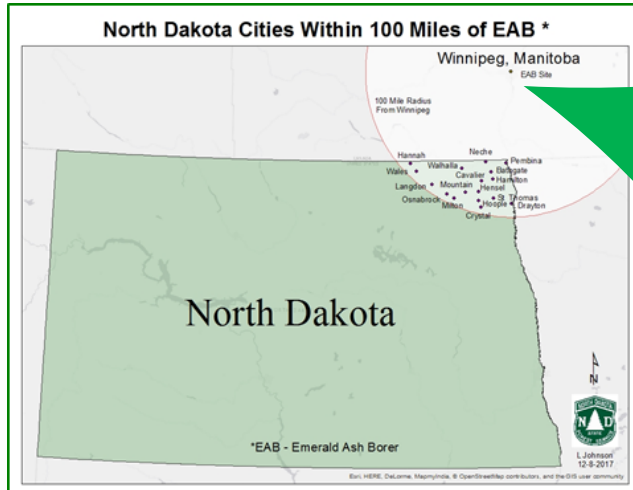

# EMERALD ASH BORER

## Threat to ND Ash Trees

EAB, a small metallic green beetle, attacks and kills ash trees. Since its discovery in 2002, it has spread to 32 states. It has not been found in North Dakota yet. Ash is the most abundant tree in North Dakota

EAB is 60 miles away in Winnipeg, Manitoba. It survived 5 winters before discovery.

**90 million** ash trees are at risk in North Dakota's native forests. **Half** of our city tree canopies are MORE than 50% ash. Ash makes up **1/3** of conservation tree plantings.