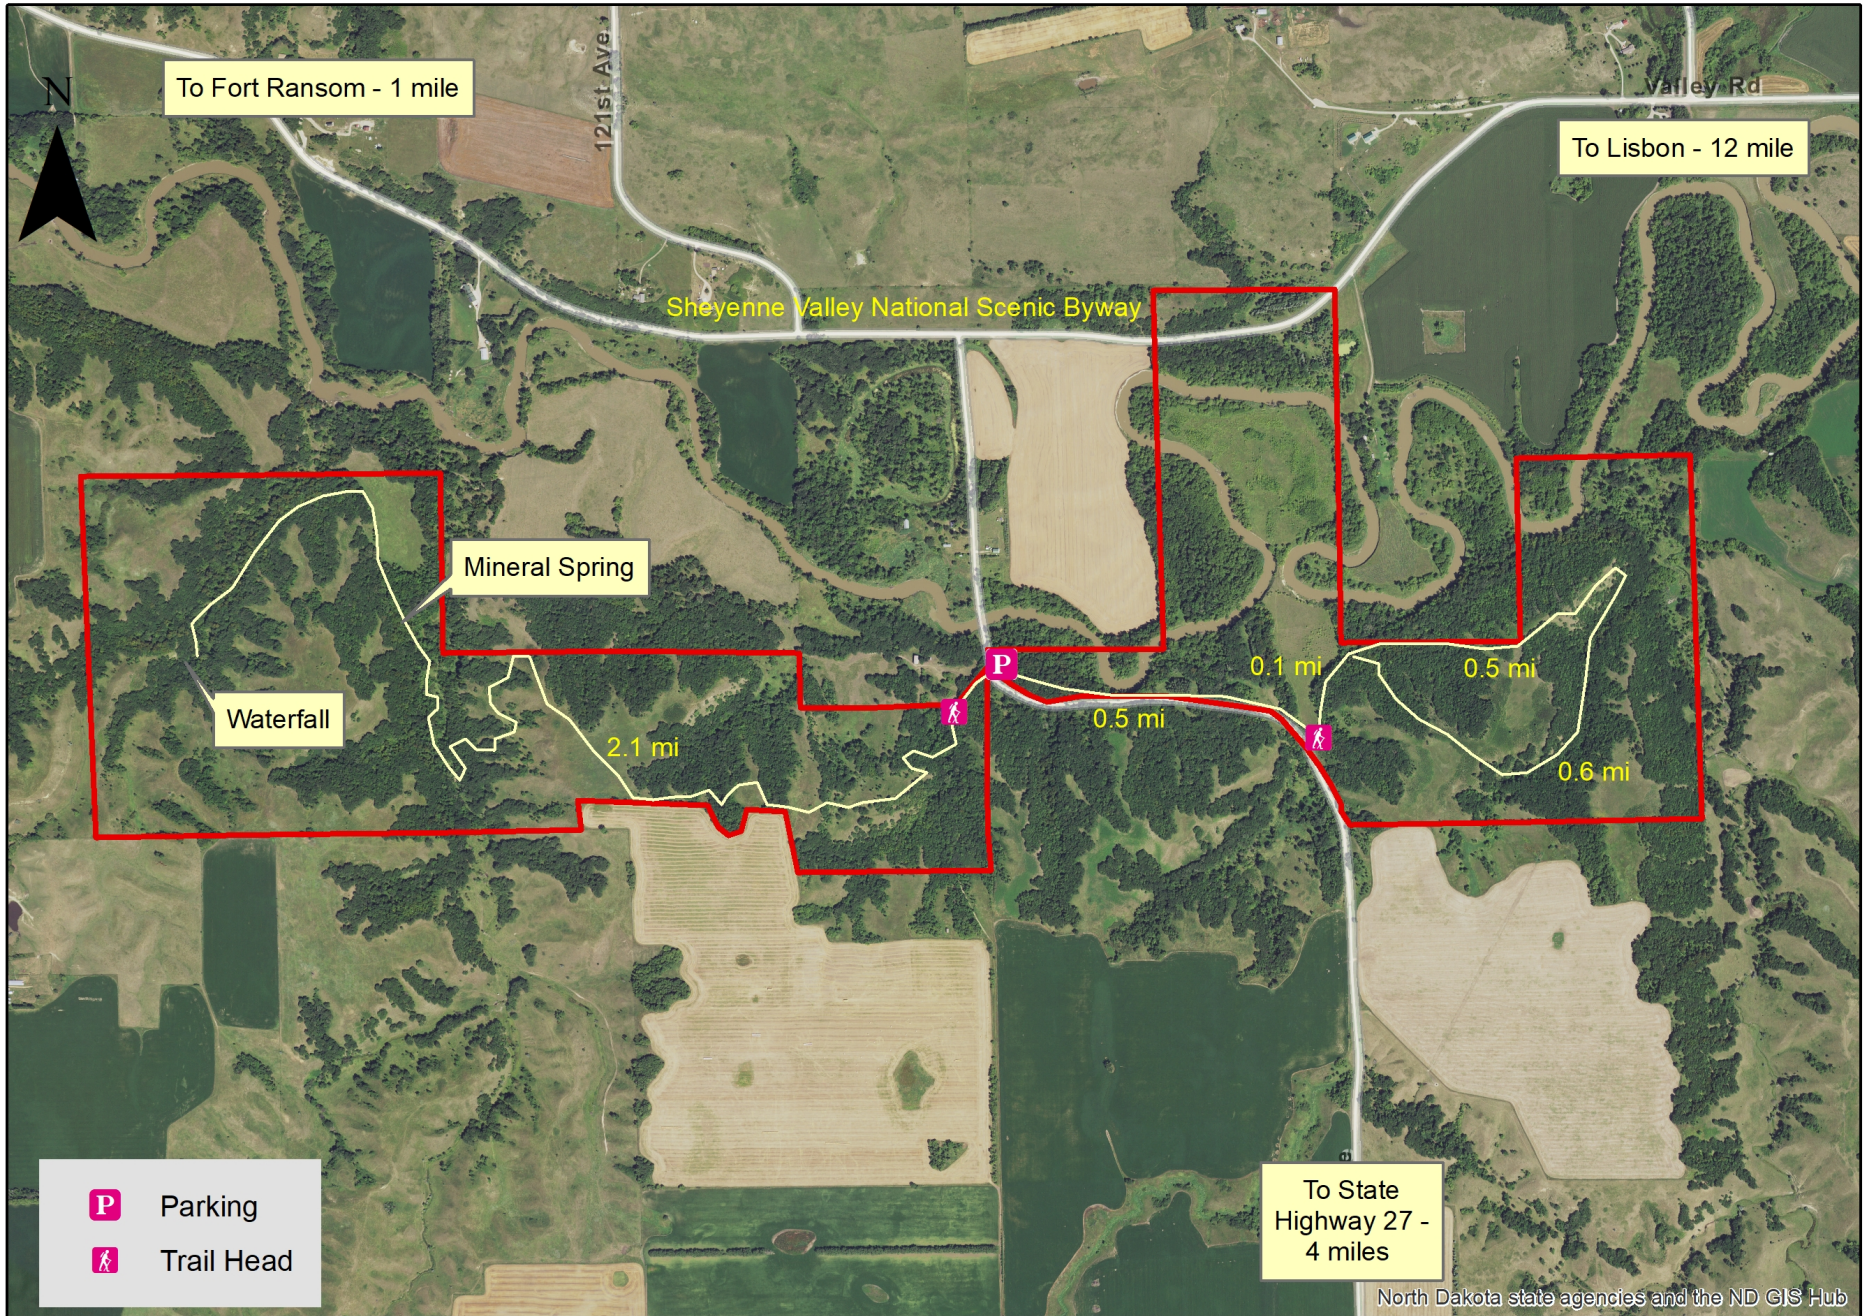

Sheyenne River State Forest

North Dakota state agencies and the ND GIS Hub