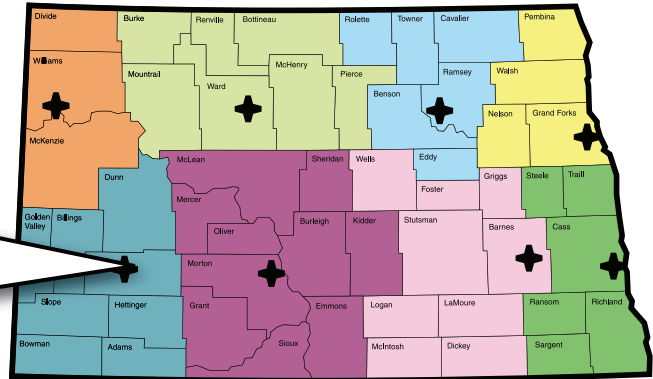

West Dakota Parent and Family Resource Center

Debra Theurer, NDSU Extension Agent/Coordinator
Stacy Kilwein, Partners in Parenting Coordinator
336 5th St. W.
Dickinson, ND 58601
Phone: (701) 456-0007 Toll-Free 1-877-264-1142
Fax: (701) 456-0008
debra.theurer@ndsu.edu
Stacy.Kilwein@dickinson.k12.nd.us
Counties served: Adams, Bowman, Billings, Dunn,
Hettinger, Golden Valley, Slope, Stark

NDSU
Extension Service
North Dakota State University

✦ Each center is affiliated with the NDSU Extension Service Family Education Network which provides for ongoing training, collaboration, delivery and evaluation of consistent programs across the state.