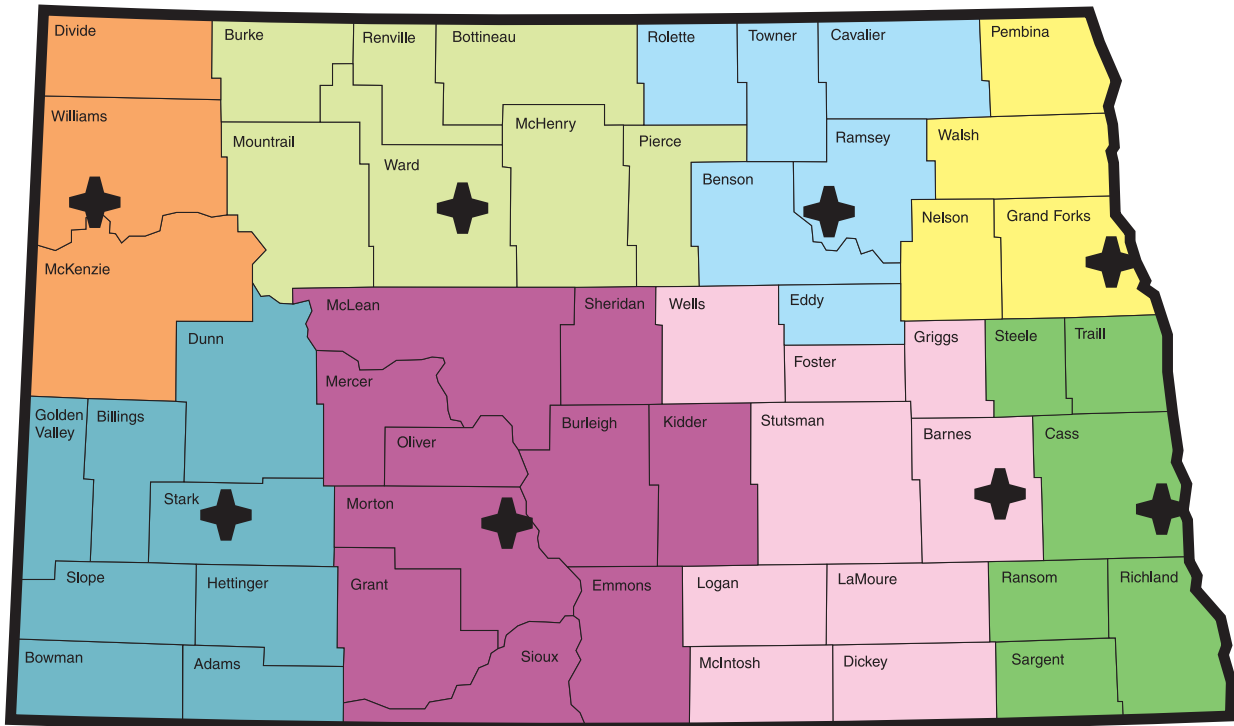

North Dakota Parent Education Network

Region 1
Parent Resource Center
 Deb Roel, Coordinator
 110 W. Broadway, Suite 202
 Williston, ND 58801
 Phone: (701) 774-6335
 prc@nd.gov
 Counties served: Williams, outreach to surrounding Region I counties, McKenzie, Divide

Region 3
Region III Family Resource Center
 Patti Kerlin, Coordinator
 Jigsaw Junction
 115 5th Ave. N.E.
 Devils Lake, ND 58301
 Phone: (701) 662-7529
 blomqu@stellarnet.com
 Counties served: Ramsey, outreach to surrounding counties