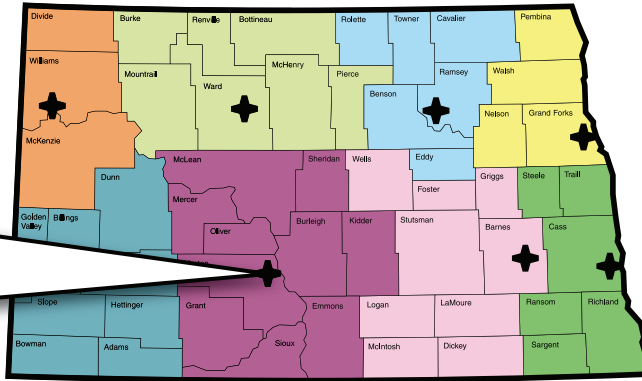

Region VII Parenting Resource Center

Morton County Extension

Kathleen Schmaltz, NDSU Extension Agent/
Coordinator
210 2nd Ave. N.W.
Mandan, ND 58554
Phone: (701) 667-3342 Fax: (701) 667-3348
kathleen.schmaltz@ndsu.edu
parentrc@ndsuent.nodak.edu

Counties served: Burleigh, Emmons, Grant,
Kidder, McLean, Mercer, Morton, Oliver,
Sheridan, Sioux

◆ Each center is affiliated with the NDSU Extension Service Family Education Network which provides for ongoing training, collaboration, delivery and evaluation of consistent programs across the state.