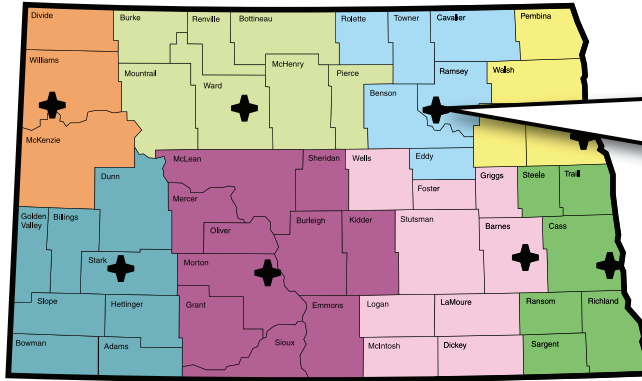

Region III Family Resource Center

Patti Kerlin, Coordinator
Jigsaw Junction
115 5th Ave. N.E.
Devils Lake, ND 58301
Phone: (701) 662-7529
blomqu@stellarnet.com
Counties served: Ramsey,
outreach to surrounding counties

NDSU
Extension Service
North Dakota State University

✦ Each center is affiliated with the NDSU Extension Service Family Education Network which provides for ongoing training, collaboration, delivery and evaluation of consistent programs across the state.