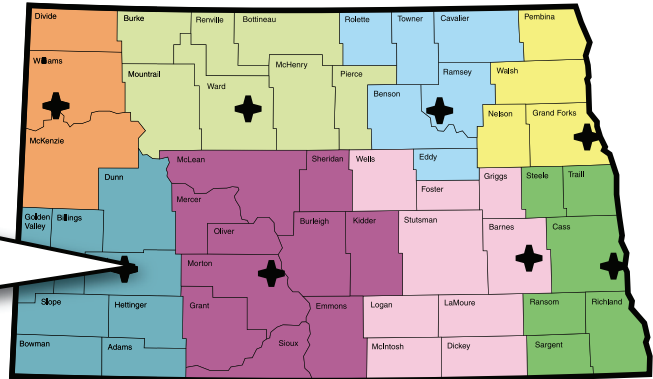

West Dakota Parent and Family Resource Center

Debra Theurer, NDSU Extension Agent/Coordinator
Stacy Kilwein, Partners in Parenting Coordinator
336 5th St. W.
Dickinson, ND 58601
Phone: (701) 456-0007 Toll-Free 1-877-264-1142
Fax: (701) 456-0008
debra.theurer@ndsu.edu
Stacy.Kilwein@dickinson.k12.nd.us
Counties served: Adams, Bowman, Billings, Dunn,
Hettinger, Golden Valley, Slope, Stark

✦ Each center is affiliated with the NDSU Extension Service Family Education Network which provides for ongoing training, collaboration, delivery and evaluation of consistent programs across the state.