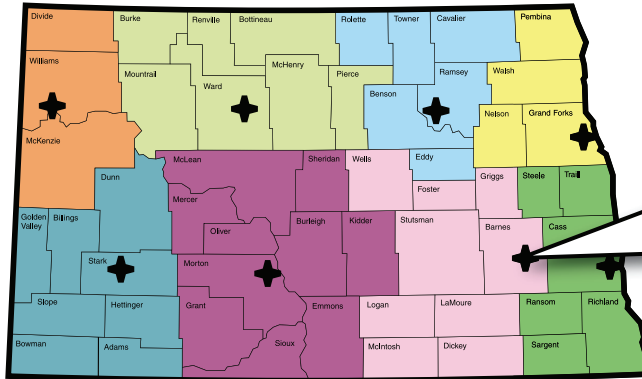

Barnes-Stutsman Parenting Resource Center

Barnes County Extension

Amy Tichy, Coordinator
Barnes County Extension Service
230 4th St. N.W. #204
Valley City, ND 58072
Phone: (701) 845-6652
or (701) 845-8528
Fax: (701) 845-8538
amy.j.tichy@ndsu.edu
Counties served: Barnes and Stutsman

NDSU
Extension Service
North Dakota State University

✦ Each center is affiliated with the NDSU Extension Service Family Education Network which provides for ongoing training, collaboration, delivery and evaluation of consistent programs across the state.