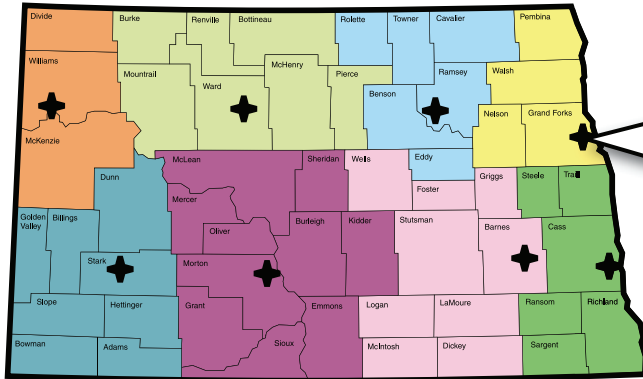

Parent Information Center

Grand Forks County Extension

Judith Konerza, Coordinator
3351 17th Ave. S.
Grand Forks, ND 58201
Phone: (701) 787-4216
Fax: (701) 787-4079
jkonerza@gfschools.org

Counties served: Grand Forks,
Nelson, Pembina, Walsh

NDSU
Extension Service
North Dakota State University

✦ Each center is affiliated with the NDSU Extension Service Family Education Network which provides for ongoing training, collaboration, delivery and evaluation of consistent programs across the state.