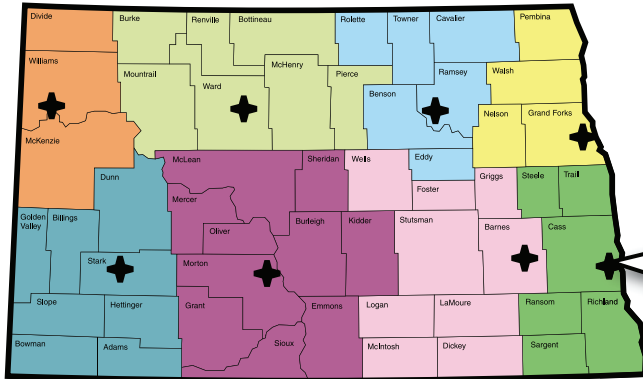

Region V Parenting Resources Center

Cass County Extension

Angela Berge, NDSU Extension Agent/Coordinator
1010 2nd Ave. S., Box 2806
Fargo, ND 58108-2806
Phone: (701) 241-5937
Fax: (701) 241-5935
angela.berge@ndsu.edu
Counties served: Cass, Trail, Steele, Richland, Sargent, Ransom

✦ Each center is affiliated with the NDSU Extension Service Family Education Network which provides for ongoing training, collaboration, delivery and evaluation of consistent programs across the state.