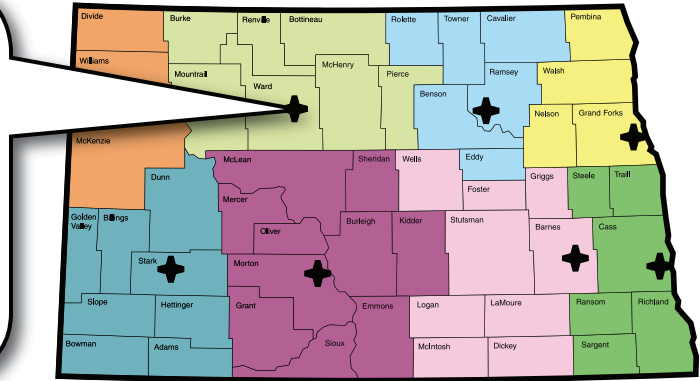

Central Dakota Parent Resource Center

Ward County Extension

Holly Arnold, NDSU Extension Agent/Coordinator
Ward County Extension Office
Courthouse, Room 101, Box 5005
315 3rd St. S.E.
Minot, ND 58702-5005
Phone: (701) 857-6450 Fax: (701) 857-6454
holly.arnold@ndsu.edu
PRC Lending Library located at YWCA
Counties served: Bottineau, Burke, McHenry,
Mountrail, Pierce, Renville, Rolette, Ward

✦ Each center is affiliated with the NDSU Extension Service Family Education Network which provides for ongoing training, collaboration, delivery and evaluation of consistent programs across the state.