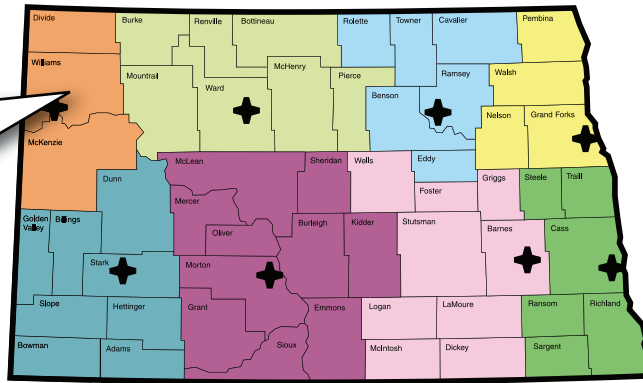

Parent Resource Center

Deb Roel, Coordinator
110 W. Broadway, Suite 202
Williston, ND 58801
Phone: (701) 774-6335
prc@nd.gov

Counties served: Williams, outreach
to surrounding Region I counties,
McKenzie, Divide

NDSU
Extension Service
North Dakota State University

✦ Each center is affiliated with the NDSU Extension Service Family Education Network which provides for ongoing training, collaboration, delivery and evaluation of consistent programs across the state.