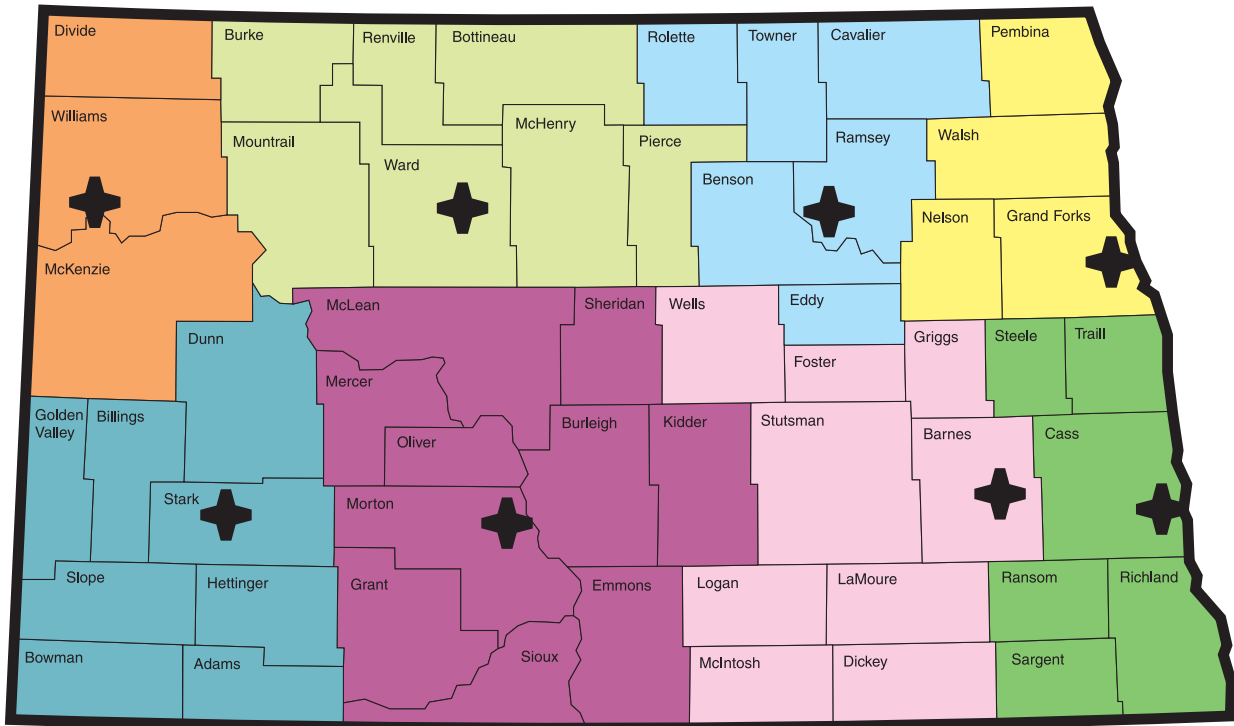

North Dakota Parent Education Network

Region 1
Parent Resource Center
 Deb Roel, Coordinator
 110 W. Broadway, Suite 202
 Williston, ND 58801
 Phone: (701) 774-6335
 prc@nd.gov
 Counties served: Williams, outreach to surrounding Region I counties, McKenzie, Divide

Region 3
Region III Family Resource Center
 Patti Kerlin, Coordinator
 Jigsaw Junction
 115 5th Ave. N.E.
 Devils Lake, ND 58301
 Phone: (701) 662-7529
 pkerlin@gondtc.com
 Counties served: Ramsey, outreach to surrounding counties