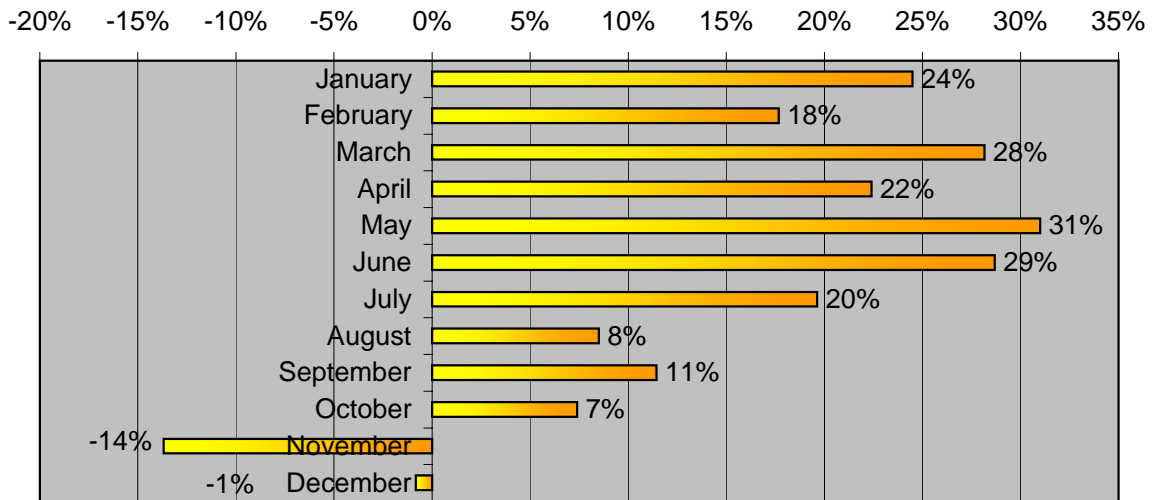

Web Statistics for Dickinson Research Extension Center Web Site
<http://www.ag.ndsu.nodak.edu/dickinsol/>

	Hits in 2005	Hits in 2006	% Increase from 2005 to 2006
January	50483	81637	62%
February	49530	75570	53%
March	46811	104230	123%
April	50383	84963	69%
May	54134	89063	65%
June	52598	83218	58%
July	57797	82315	42%
August	65720	72097	10%
September	65690	92077	40%
October	73004	80083	10%
November	69548	80132	15%
December	57574	81891	42%
Total	695,277	1,009,282	45%

Percent Increase 2005 to 2006

Web Statistics for the CHAPS 2000 Web Site
<http://www.chaps2000.org>

	Hits in 2005	Hits in 2006	% Increase from 2005 to 2006
January	37002	46063	24%
February	40224	47335	18%
March	40787	52275	28%
April	31154	38133	22%
May	28245	37000	31%
June	27387	35245	29%
July	26600	31821	20%
August	31365	34031	8%
September	32302	35995	11%
October	40499	43493	7%
November	44170	38127	-14%
December	39752	39422	-1%
Total	421,492	480,946	14%

Percent Increase 2005 to 2006

Web Statistics for the BeefTalk Web Site

<http://www.beefstalk.com>

	Hits in 2005	Hits in 2006	% Increase from 2005 to 2006
January	21403	20476	-4%
February	20794	23932	15%
March	23254	23585	1%
April	22504	17432	-23%
May	23370	20418	-13%
June	16864	18985	13%
July	19281	20396	6%
August	23598	20866	-12%
September	25001	27013	8%
October	24781	23503	-5%
November	26181	25504	-3%
December	20665	28061	36%
Total	269,701	272,177	1%