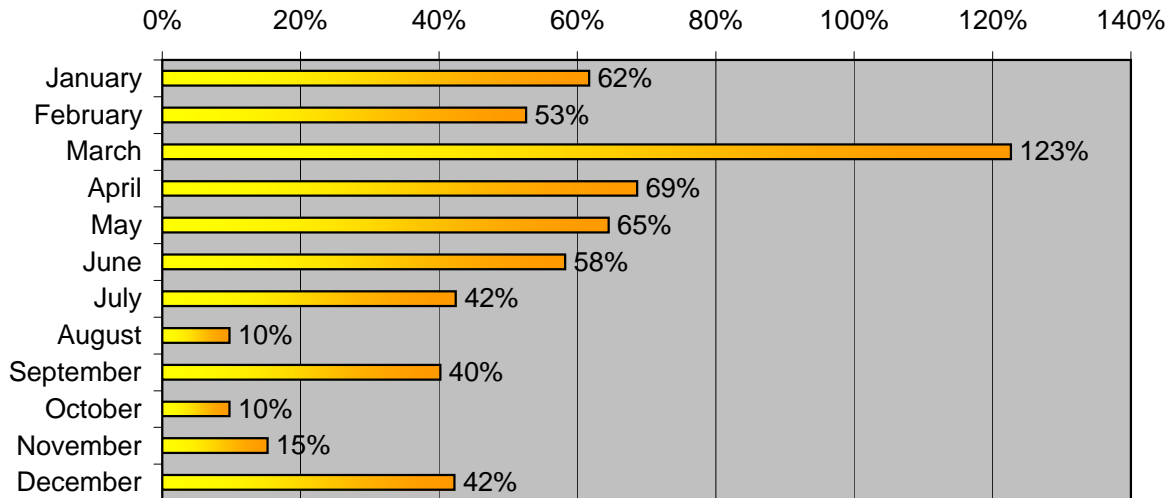

Web Statistics for Dickinson Research Extension Center Web Site
<http://www.ag.ndsu.nodak.edu/dickinsol/>

	Hits in 2005	Hits in 2006	% Increase from 2005 to 2006
January	50483	81637	62%
February	49530	75570	53%
March	46811	104230	123%
April	50383	84963	69%
May	54134	89063	65%
June	52598	83218	58%
July	57797	82315	42%
August	65720	72097	10%
September	65690	92077	40%
October	73004	80083	10%
November	69548	80132	15%
December	57574	81891	42%
Total	695,277	1,009,282	45%

Percent Increase 2005 to 2006

Web Statistics for the CHAPS 2000 Web Site
<http://www.chaps2000.org>

	Hits in 2005	Hits in 2006	% Increase from 2005 to 2006
January	37002	46063	24%
February	40224	47335	18%
March	40787	52275	28%
April	31154	38133	22%
May	28245	37000	31%
June	27387	35245	29%
July	26600	31821	20%
August	31365	34031	8%
September	32302	35995	11%
October	40499	43493	7%
November	44170	38127	-14%
December	39752	39422	-1%
Total	421,492	480,946	14%

Percent Increase 2005 to 2006

Web Statistics for the BeefTalk Web Site

<http://www.beefstalk.com>

	Hits in 2005	Hits in 2006	% Increase from 2005 to 2006
January	21403	20476	-4%
February	20794	23932	15%
March	23254	23585	1%
April	22504	17432	-23%
May	23370	20418	-13%
June	16864	18985	13%
July	19281	20396	6%
August	23598	20866	-12%
September	25001	27013	8%
October	24781	23503	-5%
November	26181	25504	-3%
December	20665	28061	36%
Total	269,701	272,177	1%