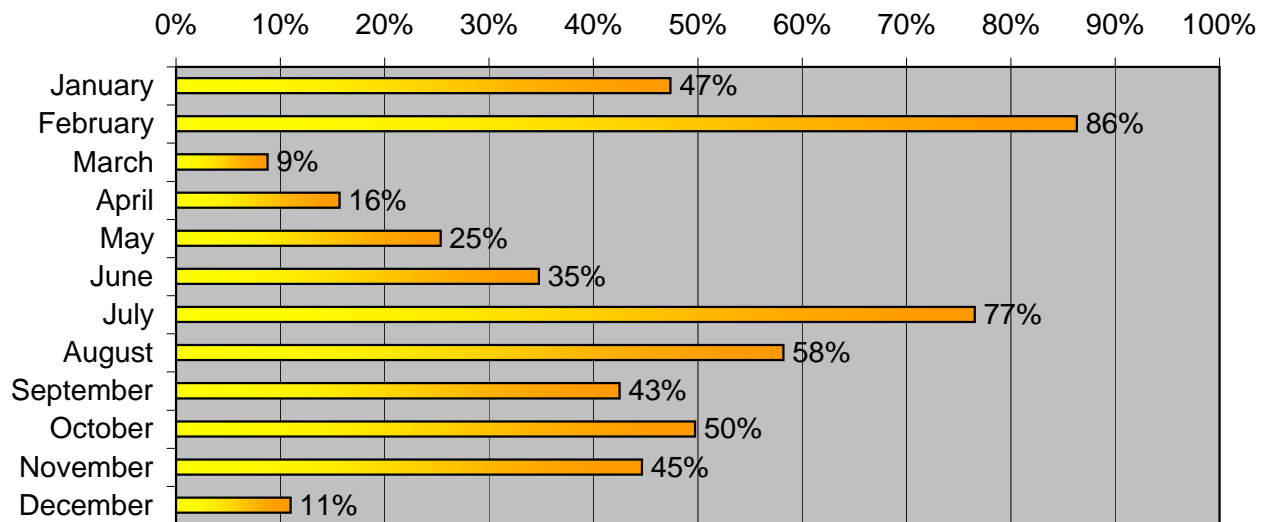

Web Statistics for Dickinson Research Extension Center Web Site  
<http://www.ag.ndsu.nodak.edu/dickinsol/>

	Hits in 2004	Hits in 2005	% Increase from 2004 to 2005
January	34253	50483	47%
February	26583	49530	86%
March	43032	46811	9%
April	43552	50383	16%
May	43182	54134	25%
June	39028	52598	35%
July	32741	57797	77%
August	41542	65720	58%
September	46093	65690	43%
October	48757	73004	50%
November	48083	69548	45%
December	51872	57574	11%
<b>Total</b>	<b>500,722</b>	<b>695,277</b>	<b>39%</b>

**Percent Increase 2004 to 2005**