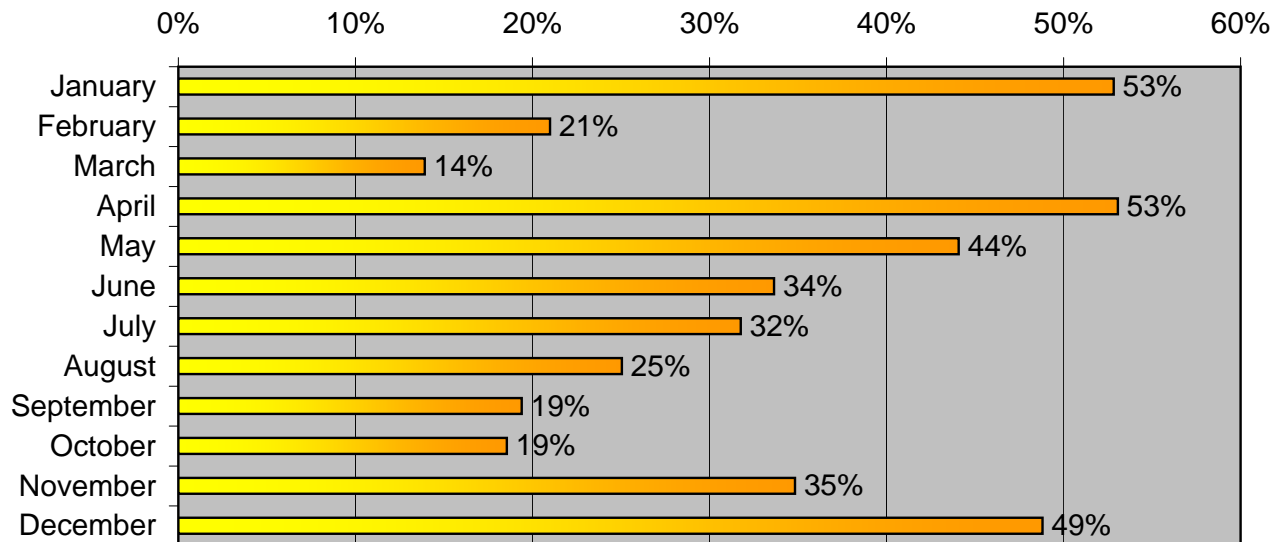

Web Statistics for the CHAPS 2000 Web Site

<http://www.chaps2000.org>

	Hits in 2004	Hits in 2005	% Increase from 2004 to 2005
January	24211	37002	53%
February	33245	40224	21%
March	35804	40787	14%
April	20353	31154	53%
May	19604	28245	44%
June	20492	27387	34%
July	20187	26600	32%
August	25082	31365	25%
September	27055	32302	19%
October	34162	40499	19%
November	32759	44170	35%
December	26713	39752	49%
Total	321,671	421,492	31%

Percent Increase 2004 to 2005